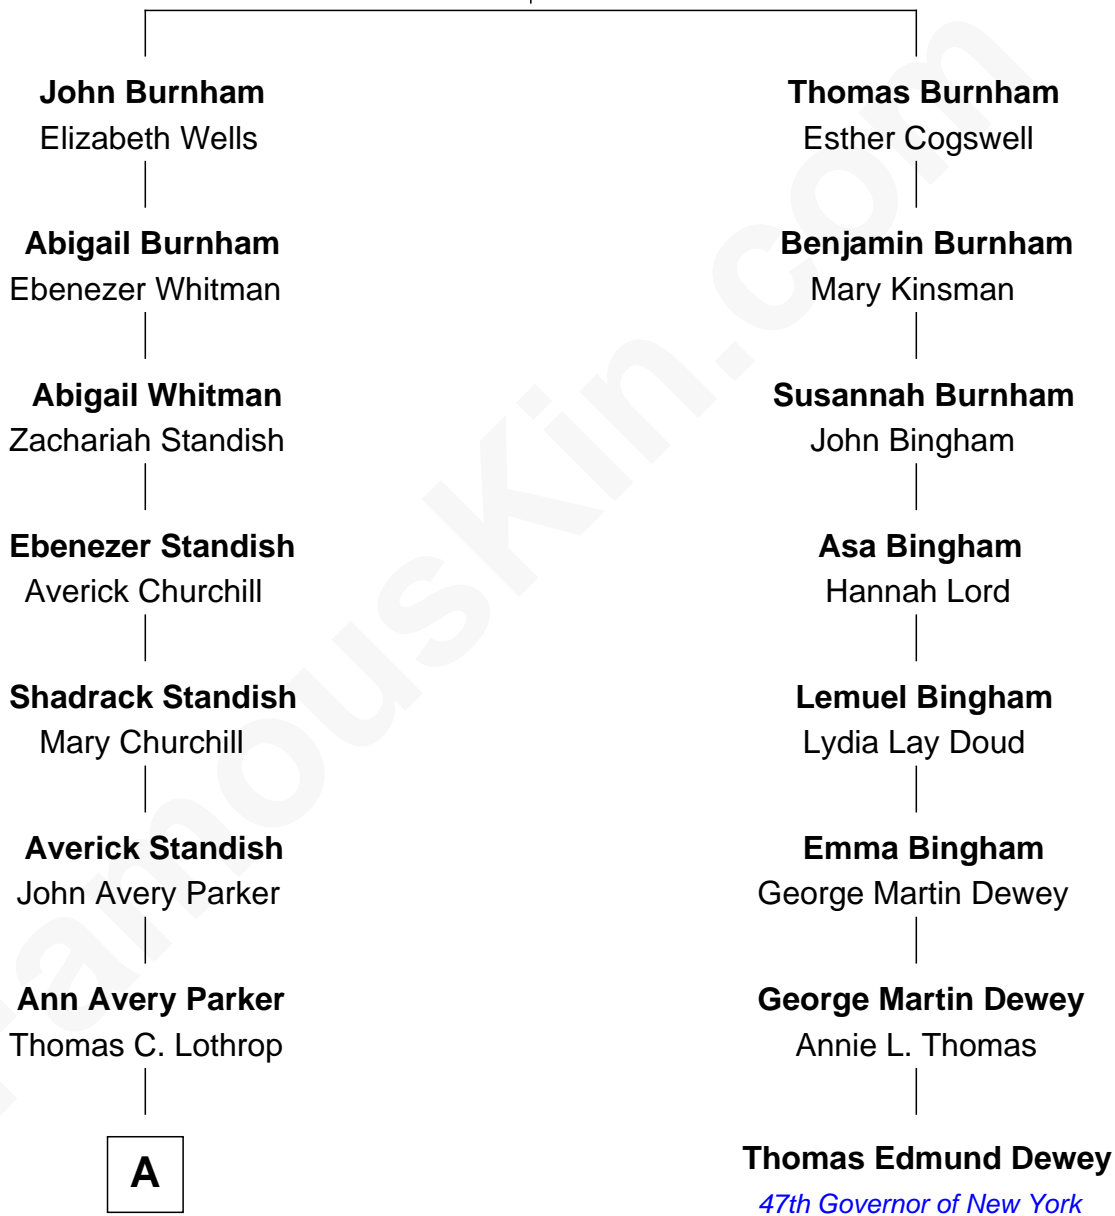

FamousKin.com Relationship Chart of

Tuesday Weld

TV and Movie Actress

7th cousin 3 times removed of

Thomas Edmund Dewey

47th Governor of New York

Thomas Burnham

Mary Lawrence

A

—
Sarah Williams Lothrop

George Parsons King

—
Sarah Lothrop King

Edward Motley Weld

—
Lothrop Motley Weld

Yosene Balfour Ker

—
Tuesday Weld