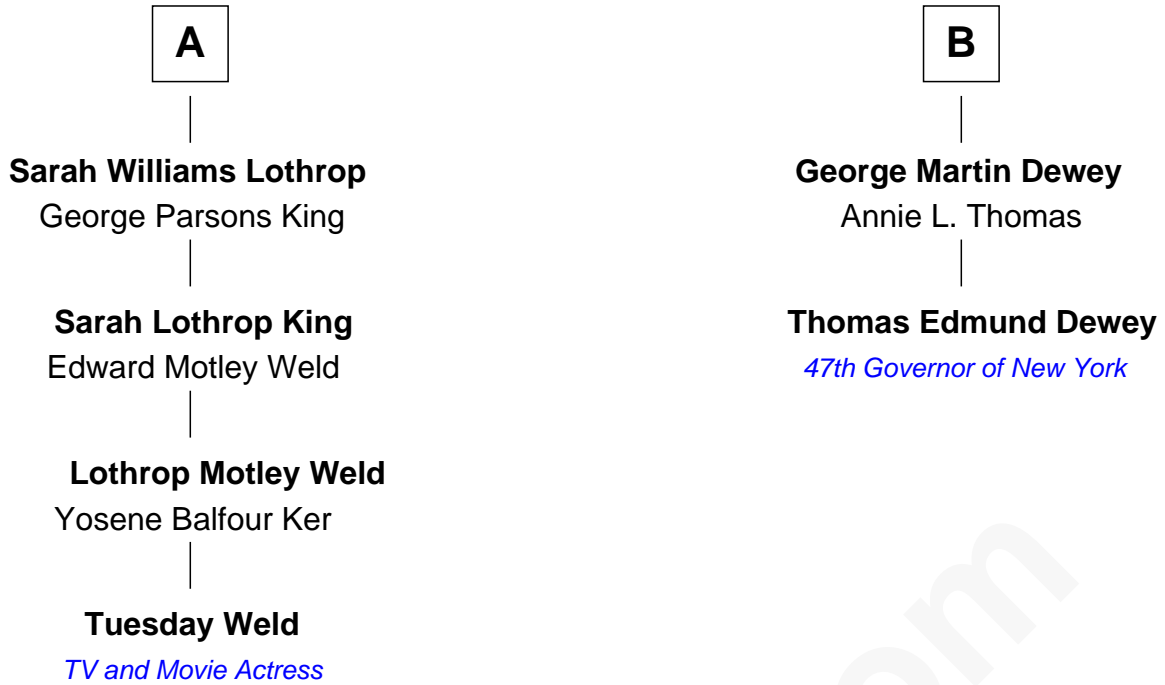

FamousKin.com Relationship Chart of

Tuesday Weld

TV and Movie Actress

8th cousin 2 times removed of

Thomas Edmund Dewey

47th Governor of New York

FamousKin.com