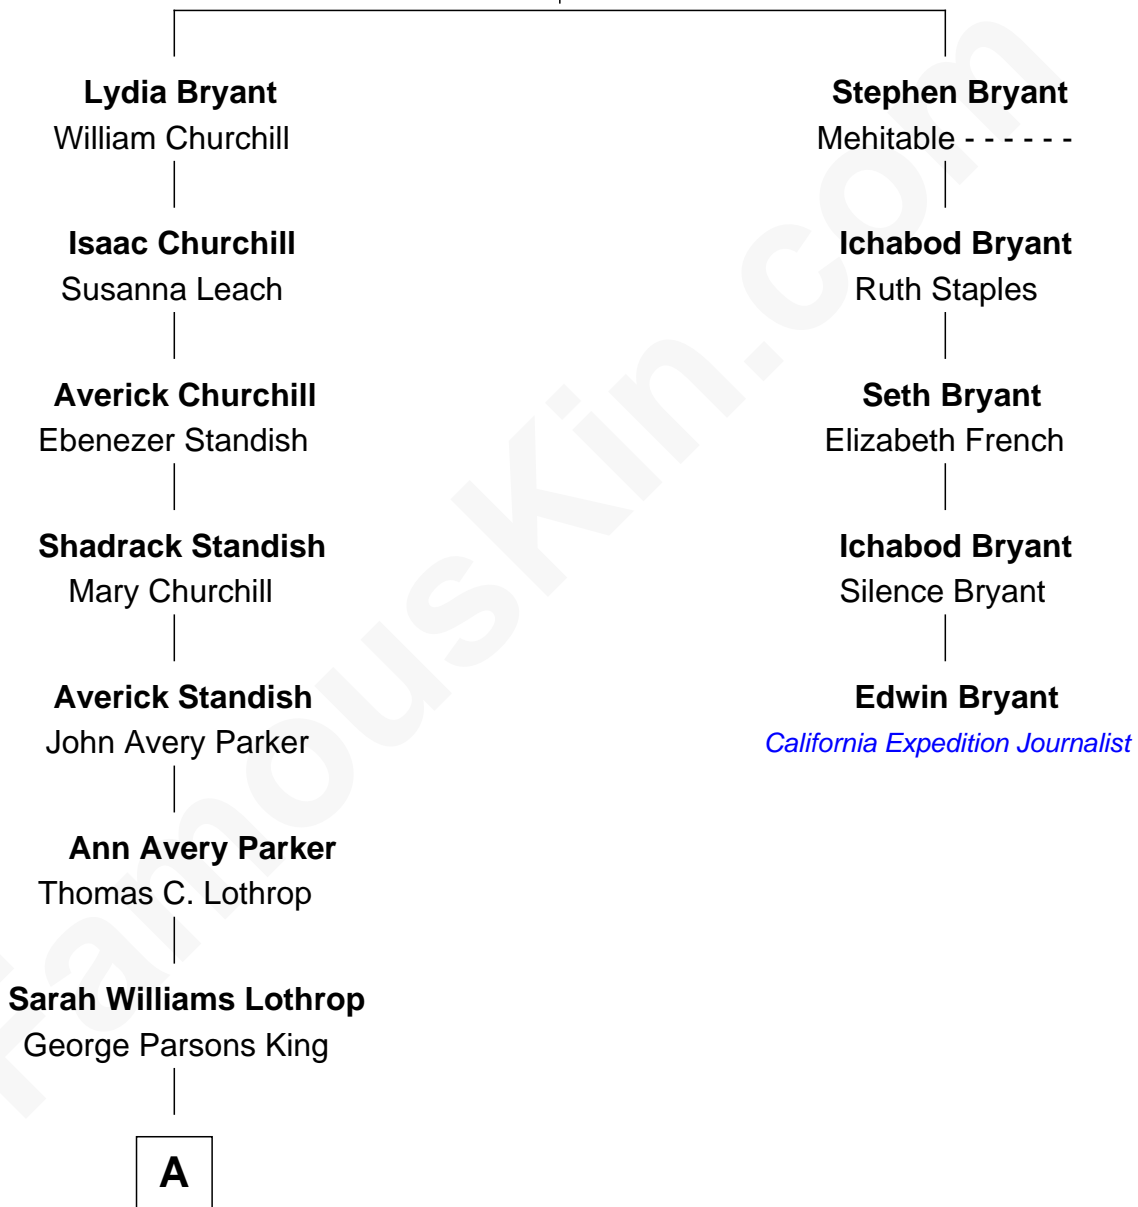

FamousKin.com Relationship Chart of

Tuesday Weld

TV and Movie Actress

4th cousin 5 times removed of

Edwin Bryant

California Expedition Journalist

Stephen Bryant

Abigail Shaw

A

—
Sarah Lothrop King
Edward Motley Weld

—
Lothrop Motley Weld
Yosene Balfour Ker

—
Tuesday Weld
TV and Movie Actress

FamousKin.com