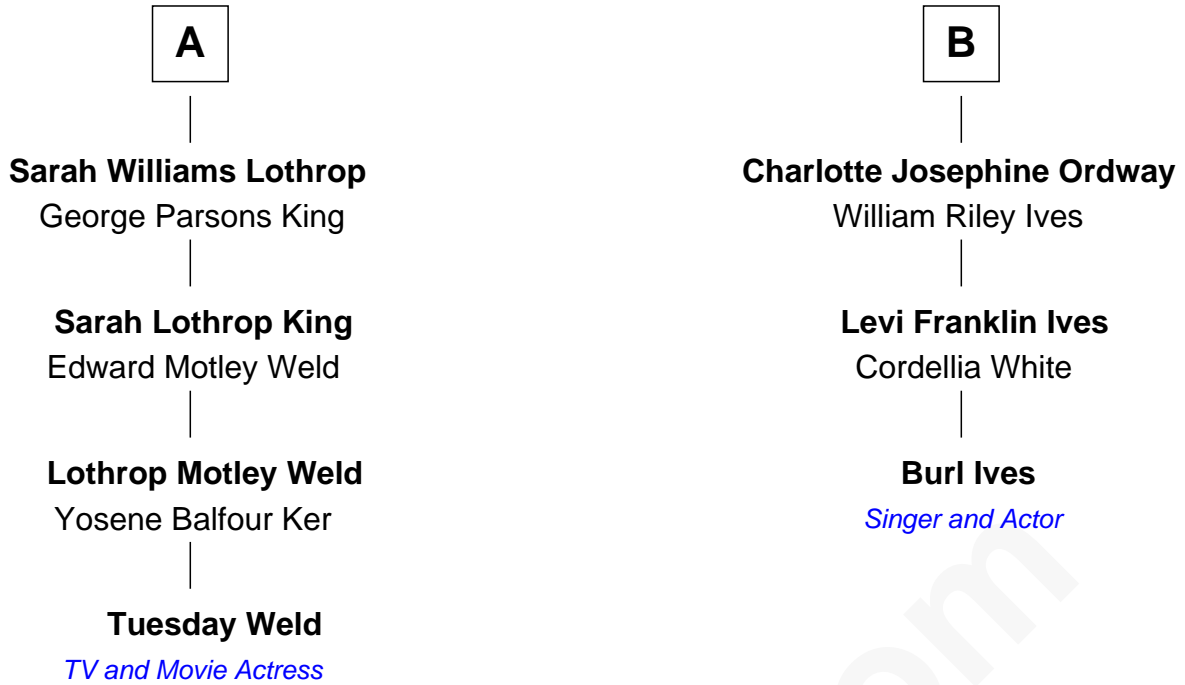

# FamousKin.com Relationship Chart of

**Tuesday Weld**

*TV and Movie Actress*

9th cousin 1 time removed of

**Burl Ives**

*Singer and Actor*

**Nicholas Byram**

Susannah Shaw

FamousKin.com