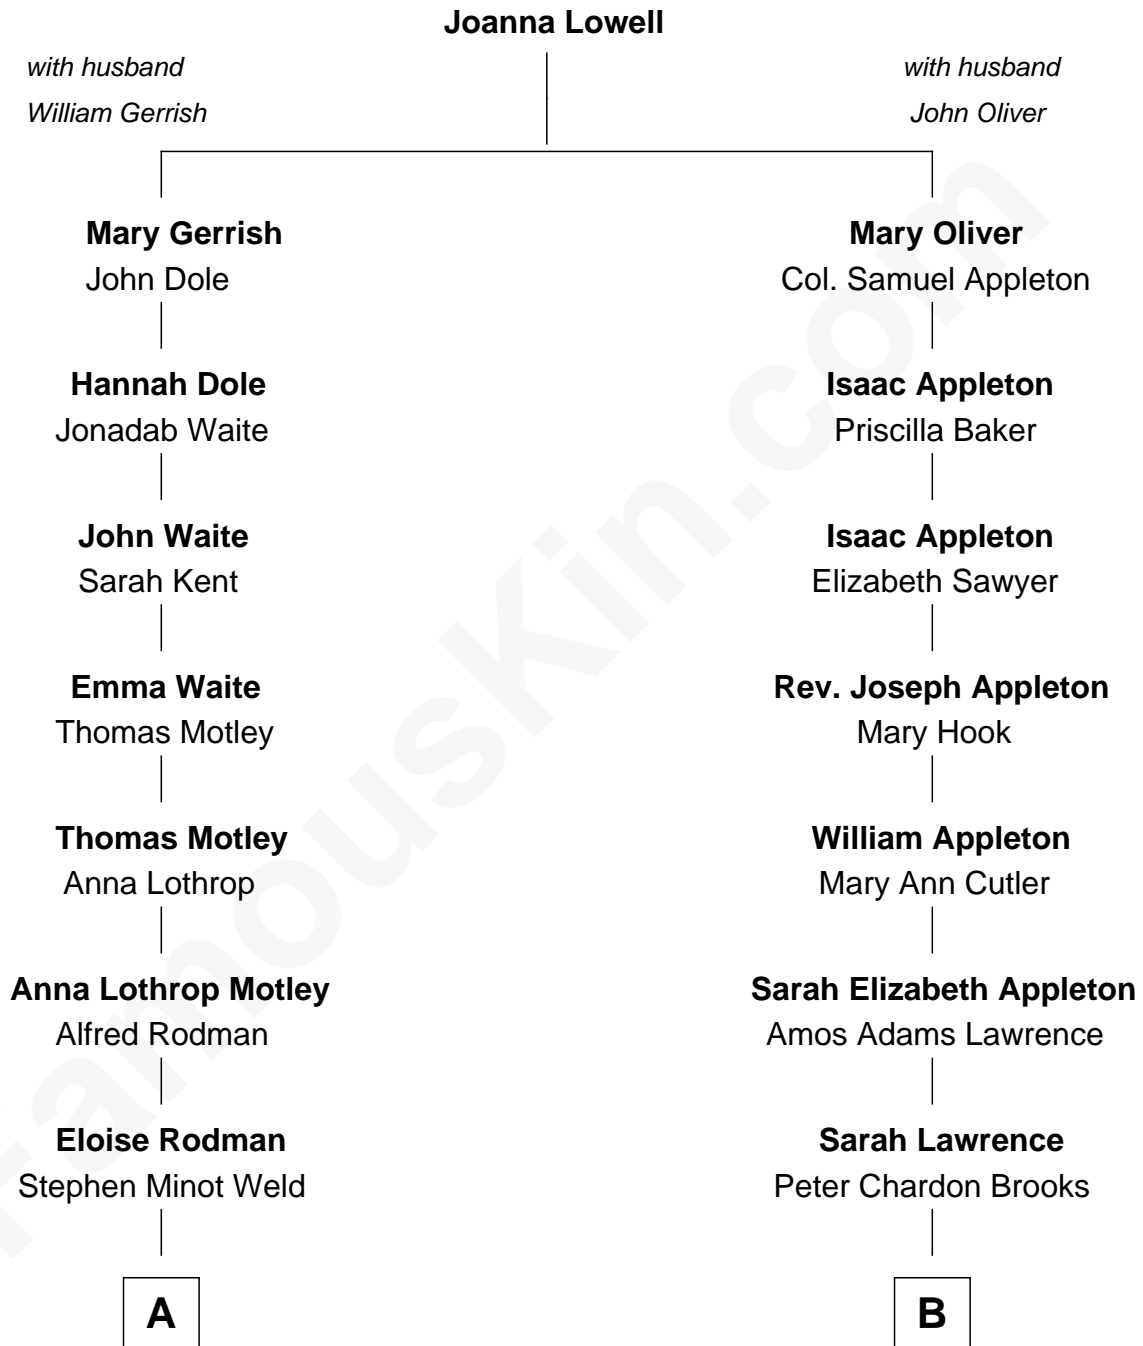

# FamousKin.com Relationship Chart of

**Tuesday Weld**

*TV and Movie Actress*

8th cousin 1 time removed of

**Leverett Saltonstall**

*55th Governor of Massachusetts*

**A**

**Edward Motley Weld**

Sarah Lothrop King

**Lothrop Motley Weld**

Yosene Balfour Ker

**Tuesday Weld**

*TV and Movie Actress*

**B**

**Eleanor Brooks**

Richard Middlecott Saltonstall

**Leverett Saltonstall**

*55th Governor of Massachusetts*

FamousKin.com