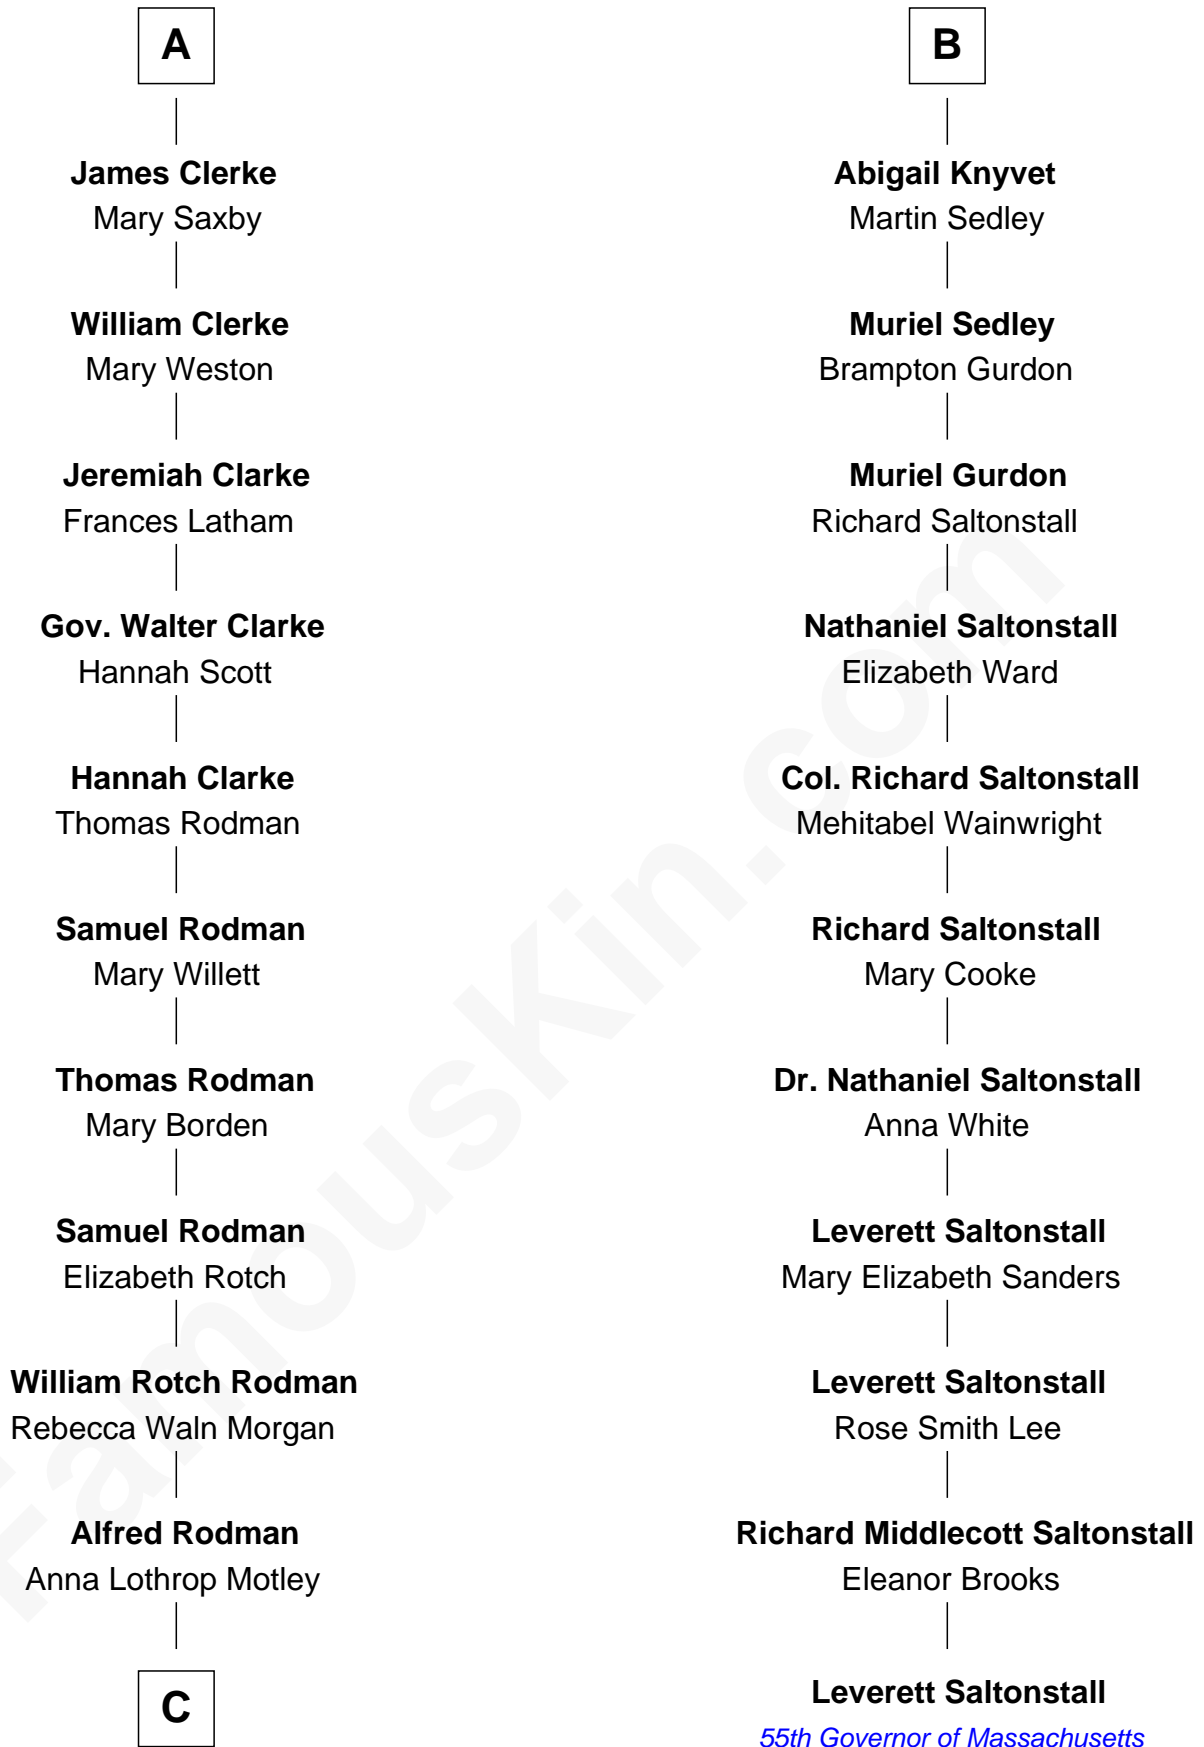

## Relationship Chart of

**Tuesday Weld**

*TV and Movie Actress*

17th cousin 3 times removed of

**Leverett Saltonstall**

*55th Governor of Massachusetts*

**Sir William de Ros**  
Margery de Badlesmere

**C**

**Eloise Rodman**  
Stephen Minot Weld

**Edward Motley Weld**  
Sarah Lothrop King

**Lothrop Motley Weld**  
Yosene Balfour Ker

**Tuesday Weld**  
*TV and Movie Actress*

FamousKin.com