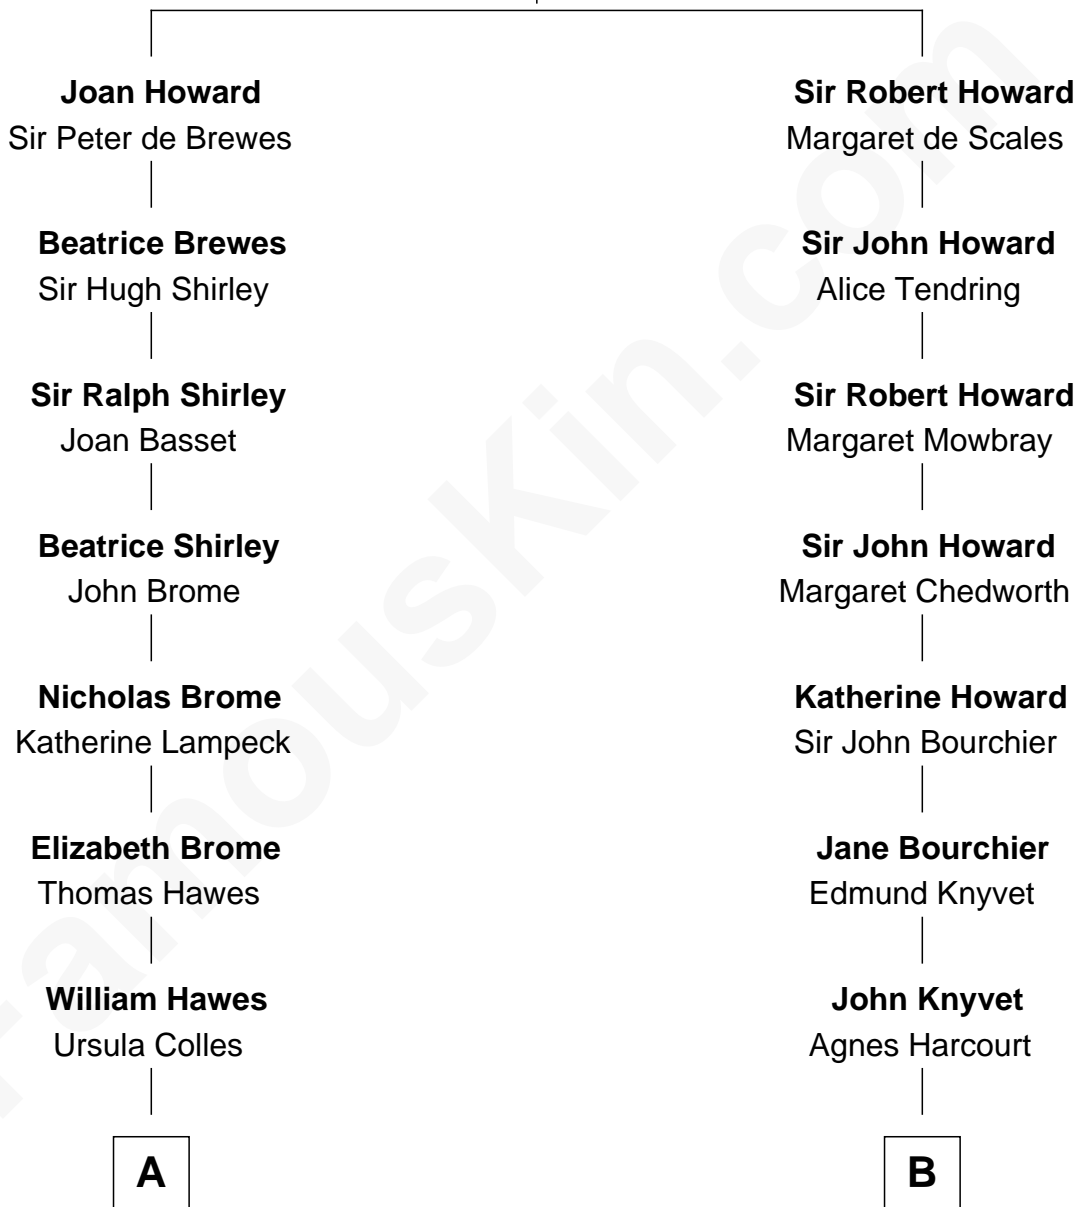

FamousKin.com

Relationship Chart of

Tuesday Weld

TV and Movie Actress

17th cousin 1 time removed of

Leverett Saltonstall

55th Governor of Massachusetts

Sir John Howard

Alice de Bois

C

—
Lothrop Motley Weld

Yosene Balfour Ker

—
Tuesday Weld

TV and Movie Actress

FamousKin.com