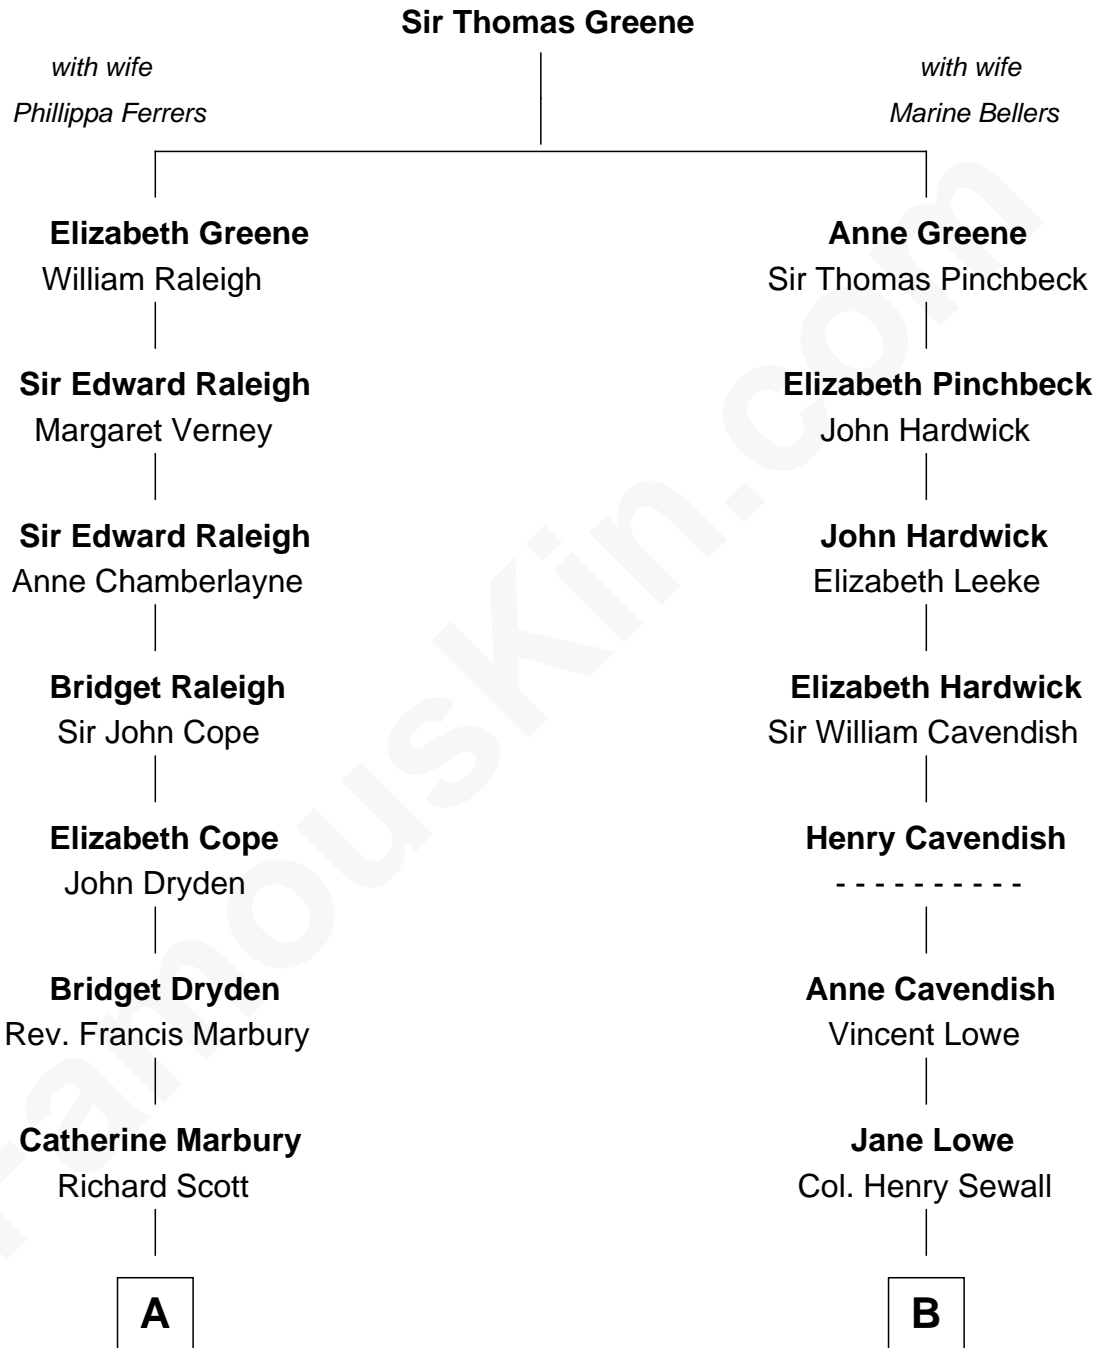

FamousKin.com Relationship Chart of

Tuesday Weld

TV and Movie Actress

10th cousin 7 times removed of

Charles Carroll

Signer of the Declaration of Independence

A

Hannah Scott
Gov. Walter Clarke

Hannah Clarke
Thomas Rodman

Samuel Rodman
Mary Willett

Thomas Rodman
Mary Borden

Samuel Rodman
Elizabeth Rotch

William Rotch Rodman
Rebecca Waln Morgan

Alfred Rodman
Anna Lothrop Motley

Eloise Rodman
Stephen Minot Weld

Edward Motley Weld
Sarah Lothrop King

Lothrop Motley Weld
Yosene Balfour Ker

Tuesday Weld
TV and Movie Actress

B

Nicholas Sewall
Susanna Burgess

Jane Sewall
Clement Brooke

Elizabeth Brooke
Charles Carroll

Charles Carroll
Signer of Declaration of Independence