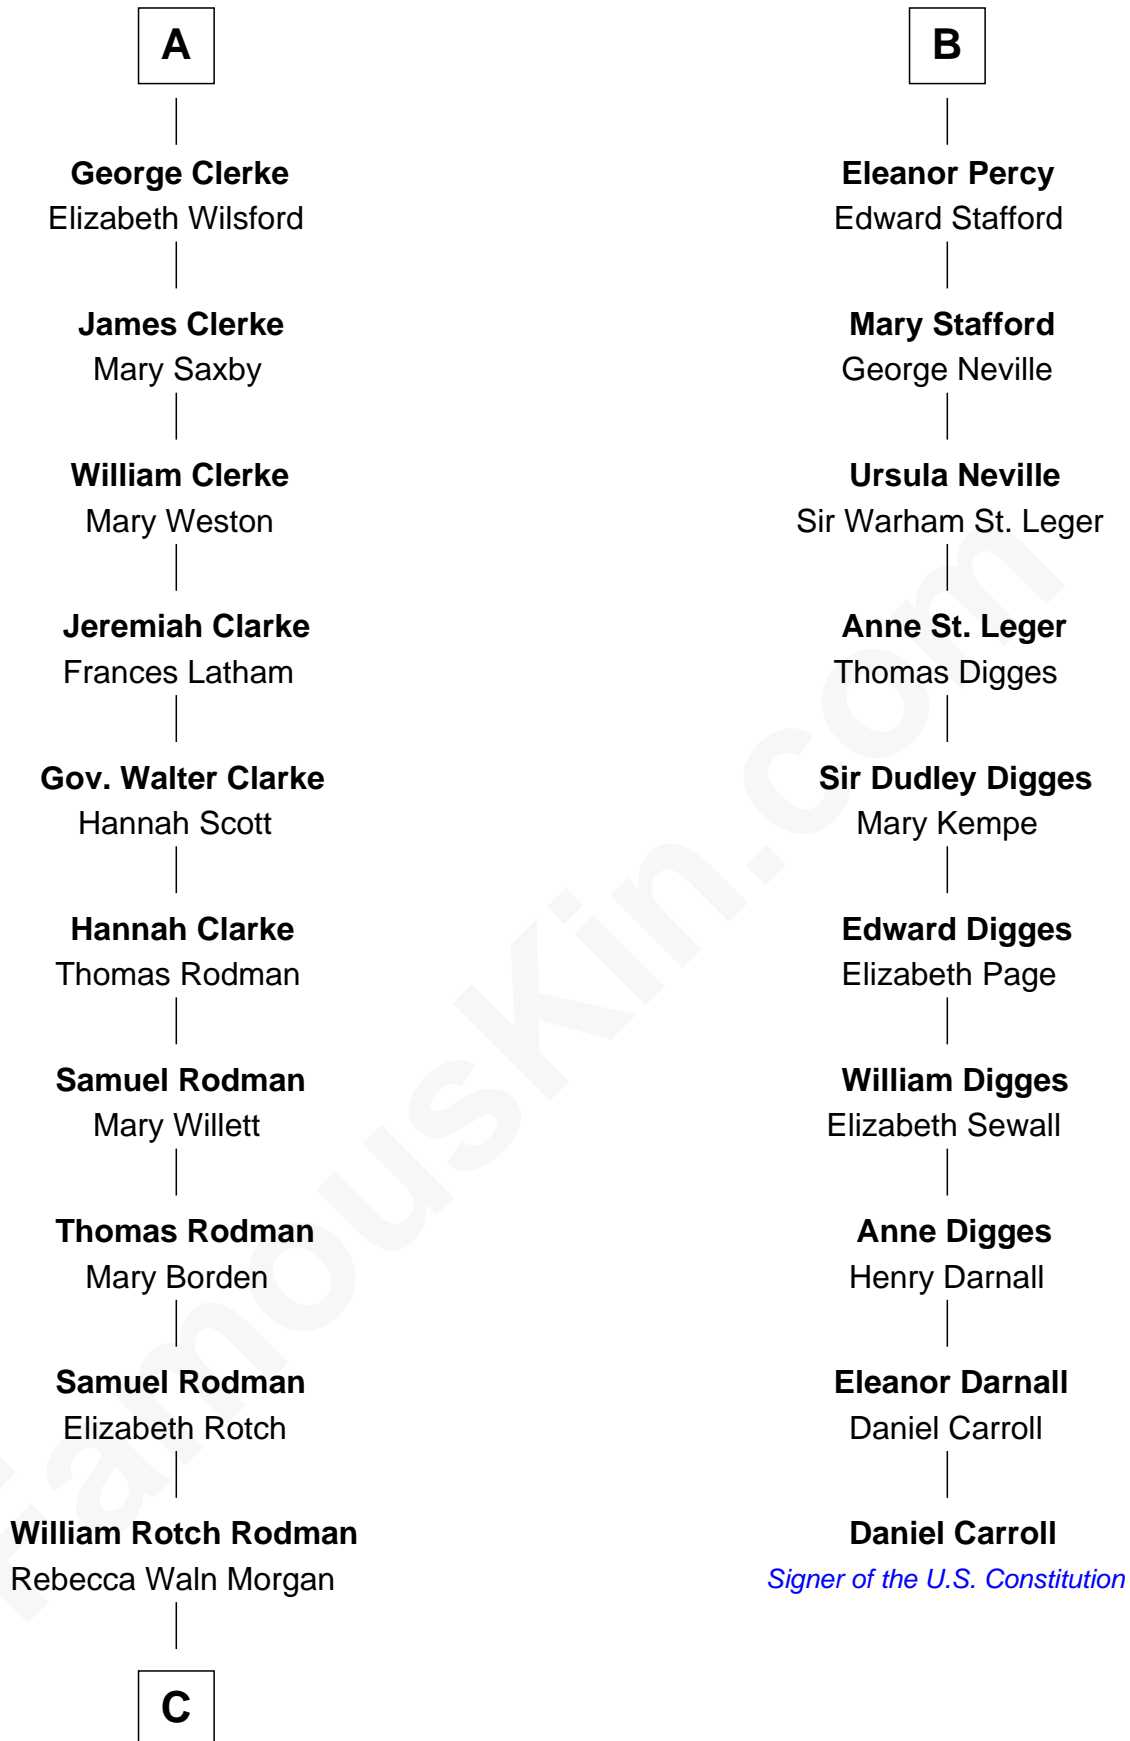

FamousKin.com Relationship Chart of

Tuesday Weld

TV and Movie Actress

16th cousin 5 times removed of

Daniel Carroll

Signer of the U.S. Constitution

C

—
Alfred Rodman
Anna Lothrop Motley

—
Eloise Rodman
Stephen Minot Weld

—
Edward Motley Weld
Sarah Lothrop King

—
Lothrop Motley Weld
Yosene Balfour Ker

—
Tuesday Weld
TV and Movie Actress

FamousKin.com