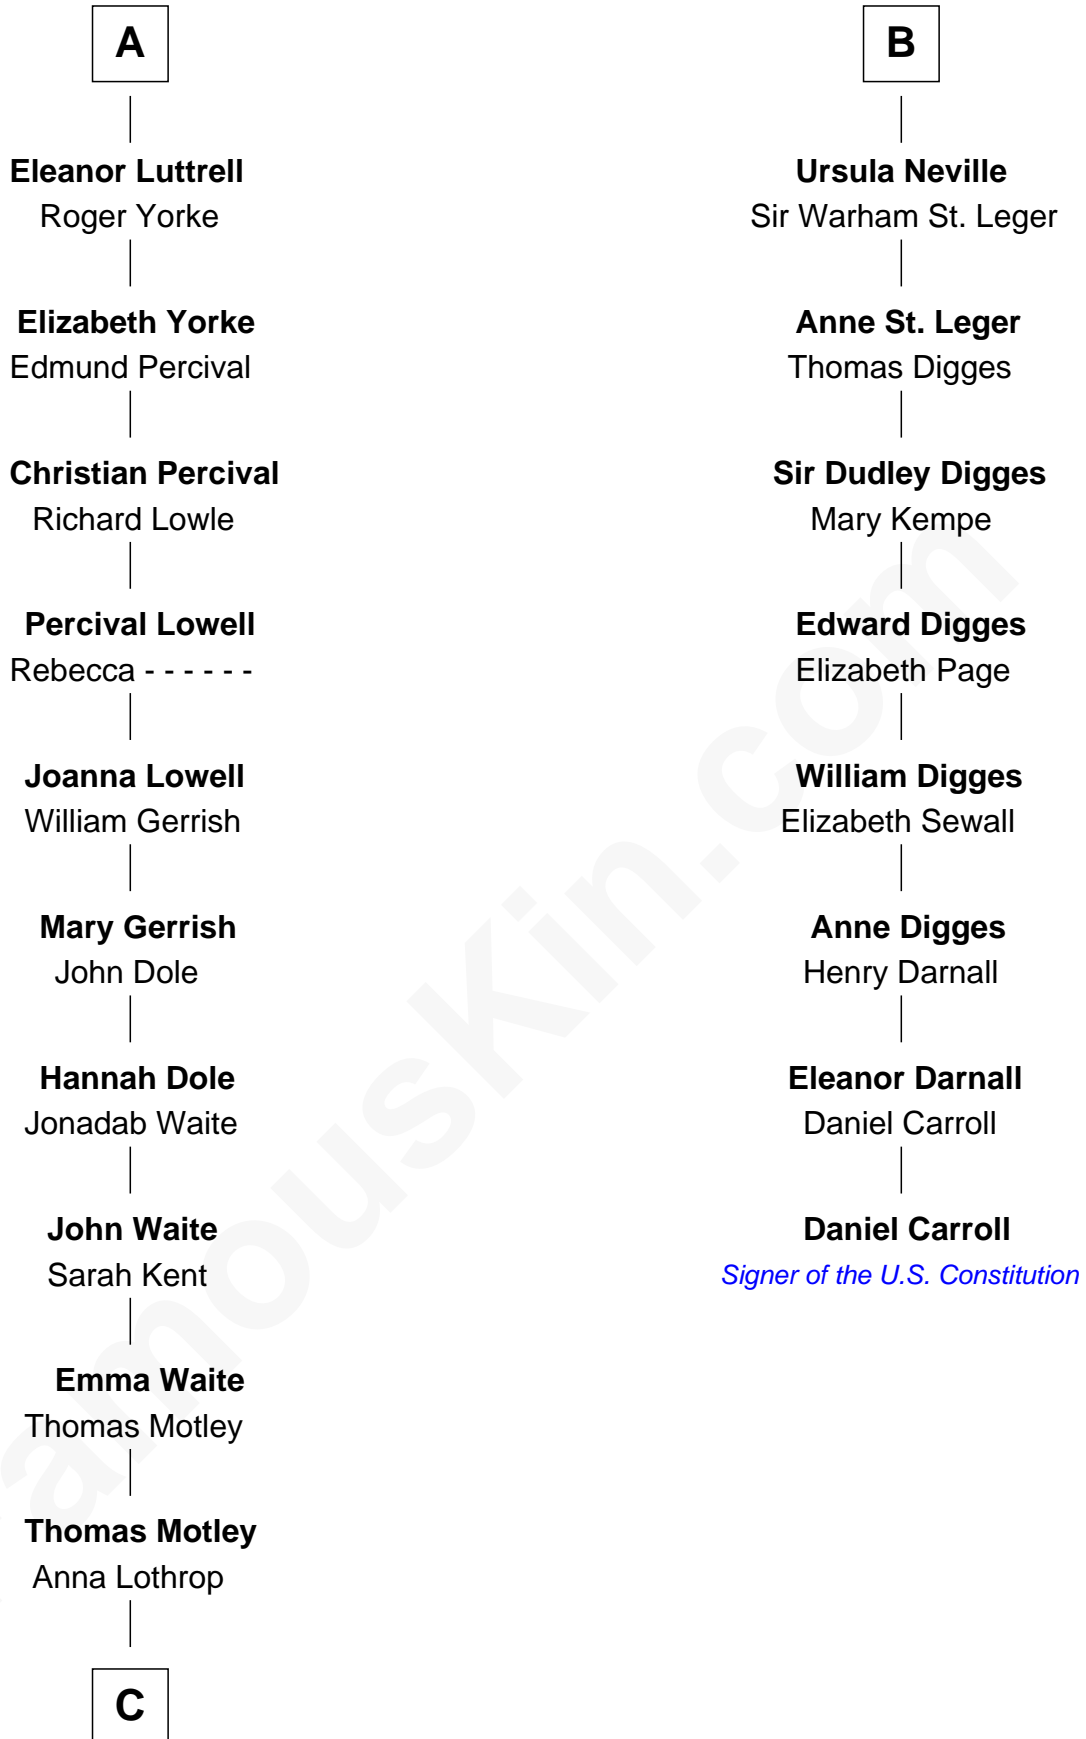

FamousKin.com Relationship Chart of

Tuesday Weld

TV and Movie Actress

14th cousin 7 times removed of

Daniel Carroll

Signer of the U.S. Constitution

C

—
Anna Lothrop Motley

Alfred Rodman

—
Eloise Rodman

Stephen Minot Weld

—
Edward Motley Weld

Sarah Lothrop King

—
Lothrop Motley Weld

Yosene Balfour Ker

—
Tuesday Weld