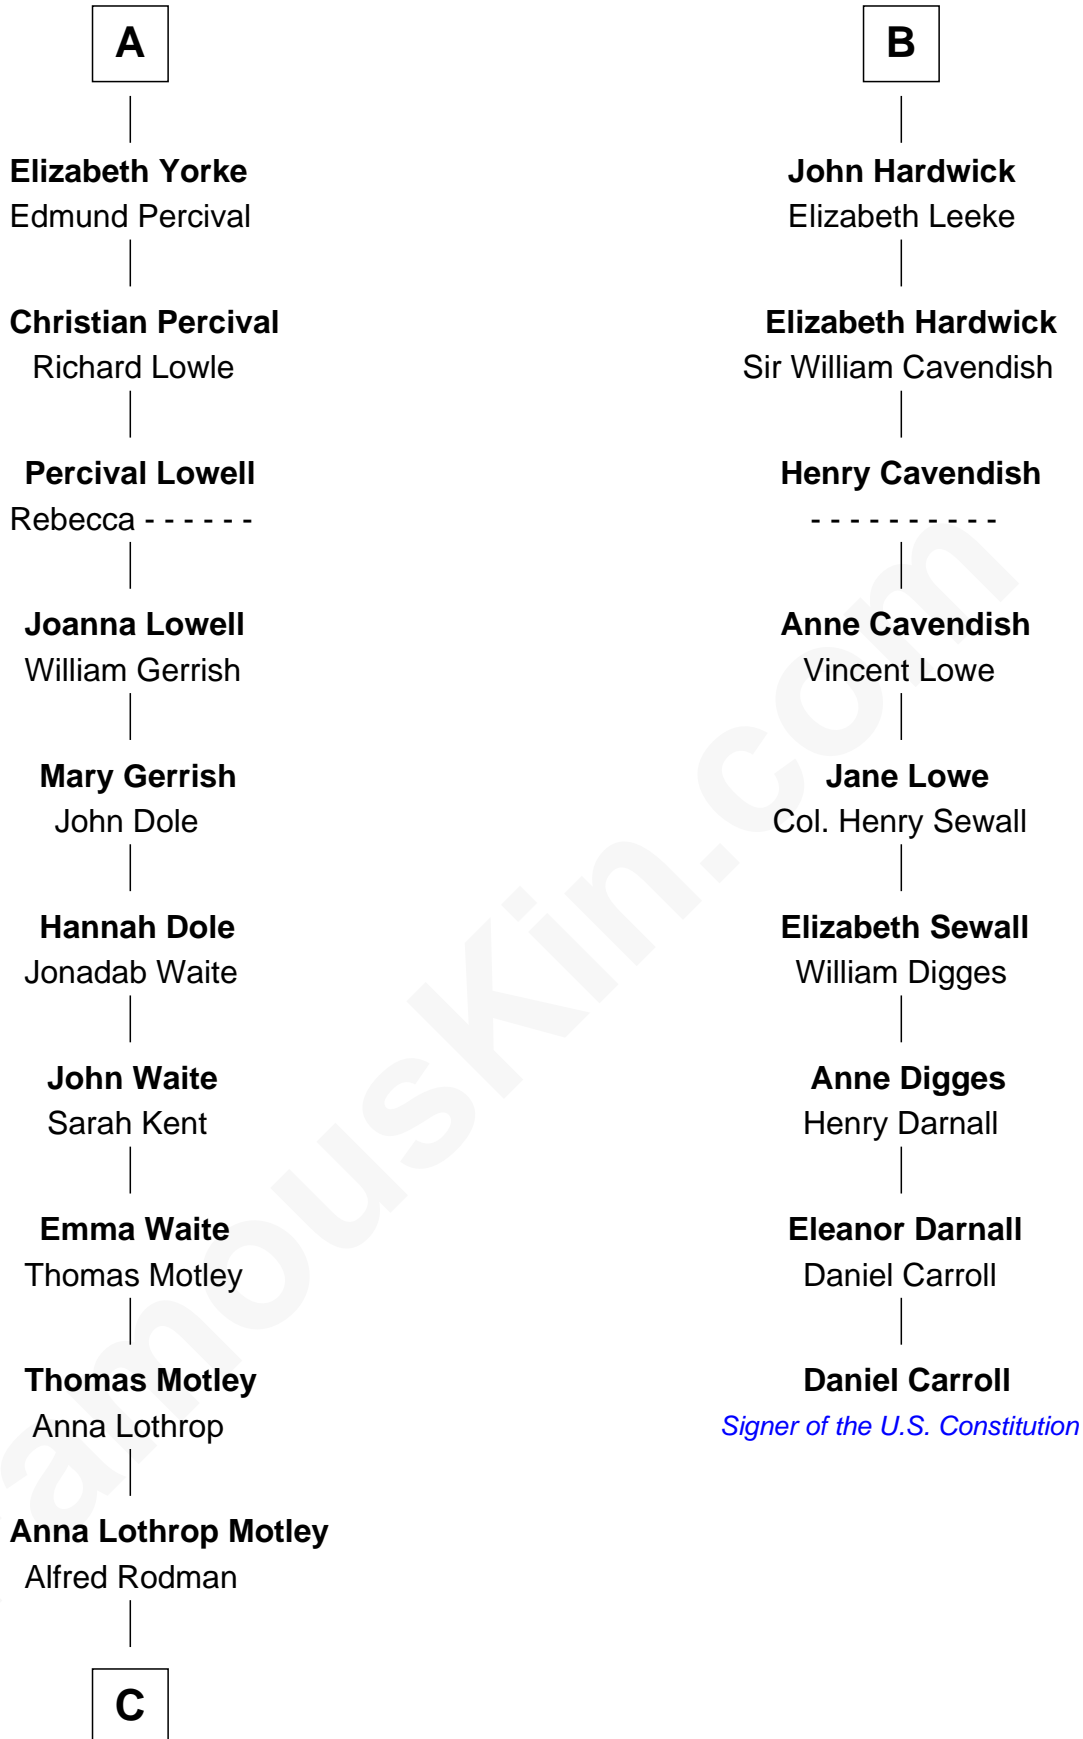

FamousKin.com Relationship Chart of

Tuesday Weld

TV and Movie Actress

15th cousin 5 times removed of

Daniel Carroll

Signer of the U.S. Constitution

Humphrey de Bohun

Elizabeth Plantagenet

C

Eloise Rodman
Stephen Minot Weld

Edward Motley Weld
Sarah Lothrop King

Lothrop Motley Weld
Yosene Balfour Ker

Tuesday Weld
TV and Movie Actress

FamousKin.com