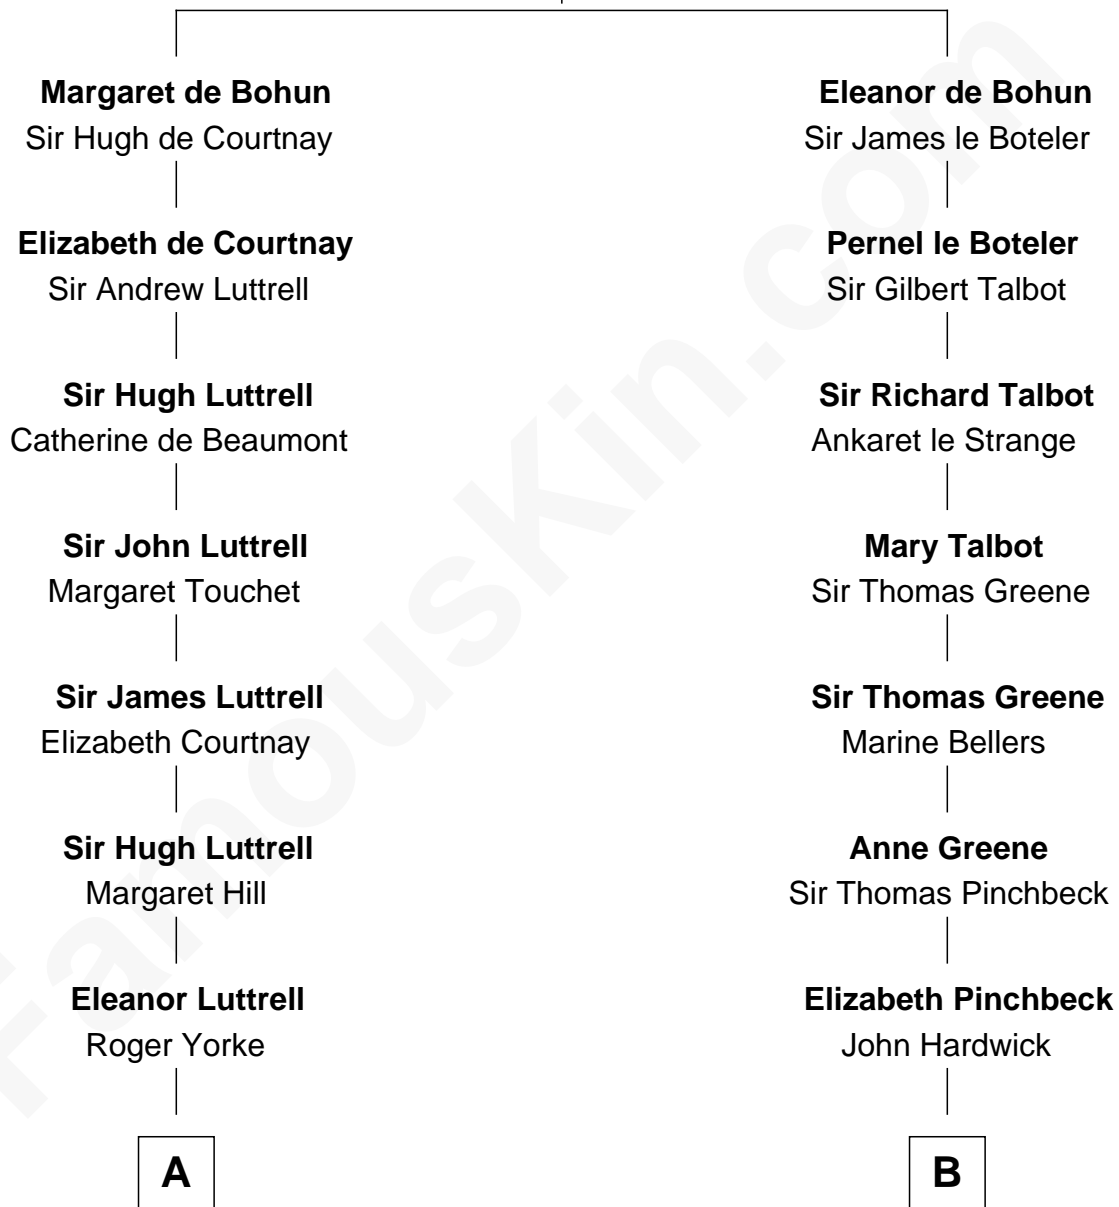

FamousKin.com Relationship Chart of

Tuesday Weld

TV and Movie Actress

15th cousin 5 times removed of

Daniel Carroll

Signer of the U.S. Constitution

Humphrey de Bohun

Elizabeth Plantagenet

C

Eloise Rodman
Stephen Minot Weld

Edward Motley Weld
Sarah Lothrop King

Lothrop Motley Weld
Yosene Balfour Ker

Tuesday Weld
TV and Movie Actress

FamousKin.com