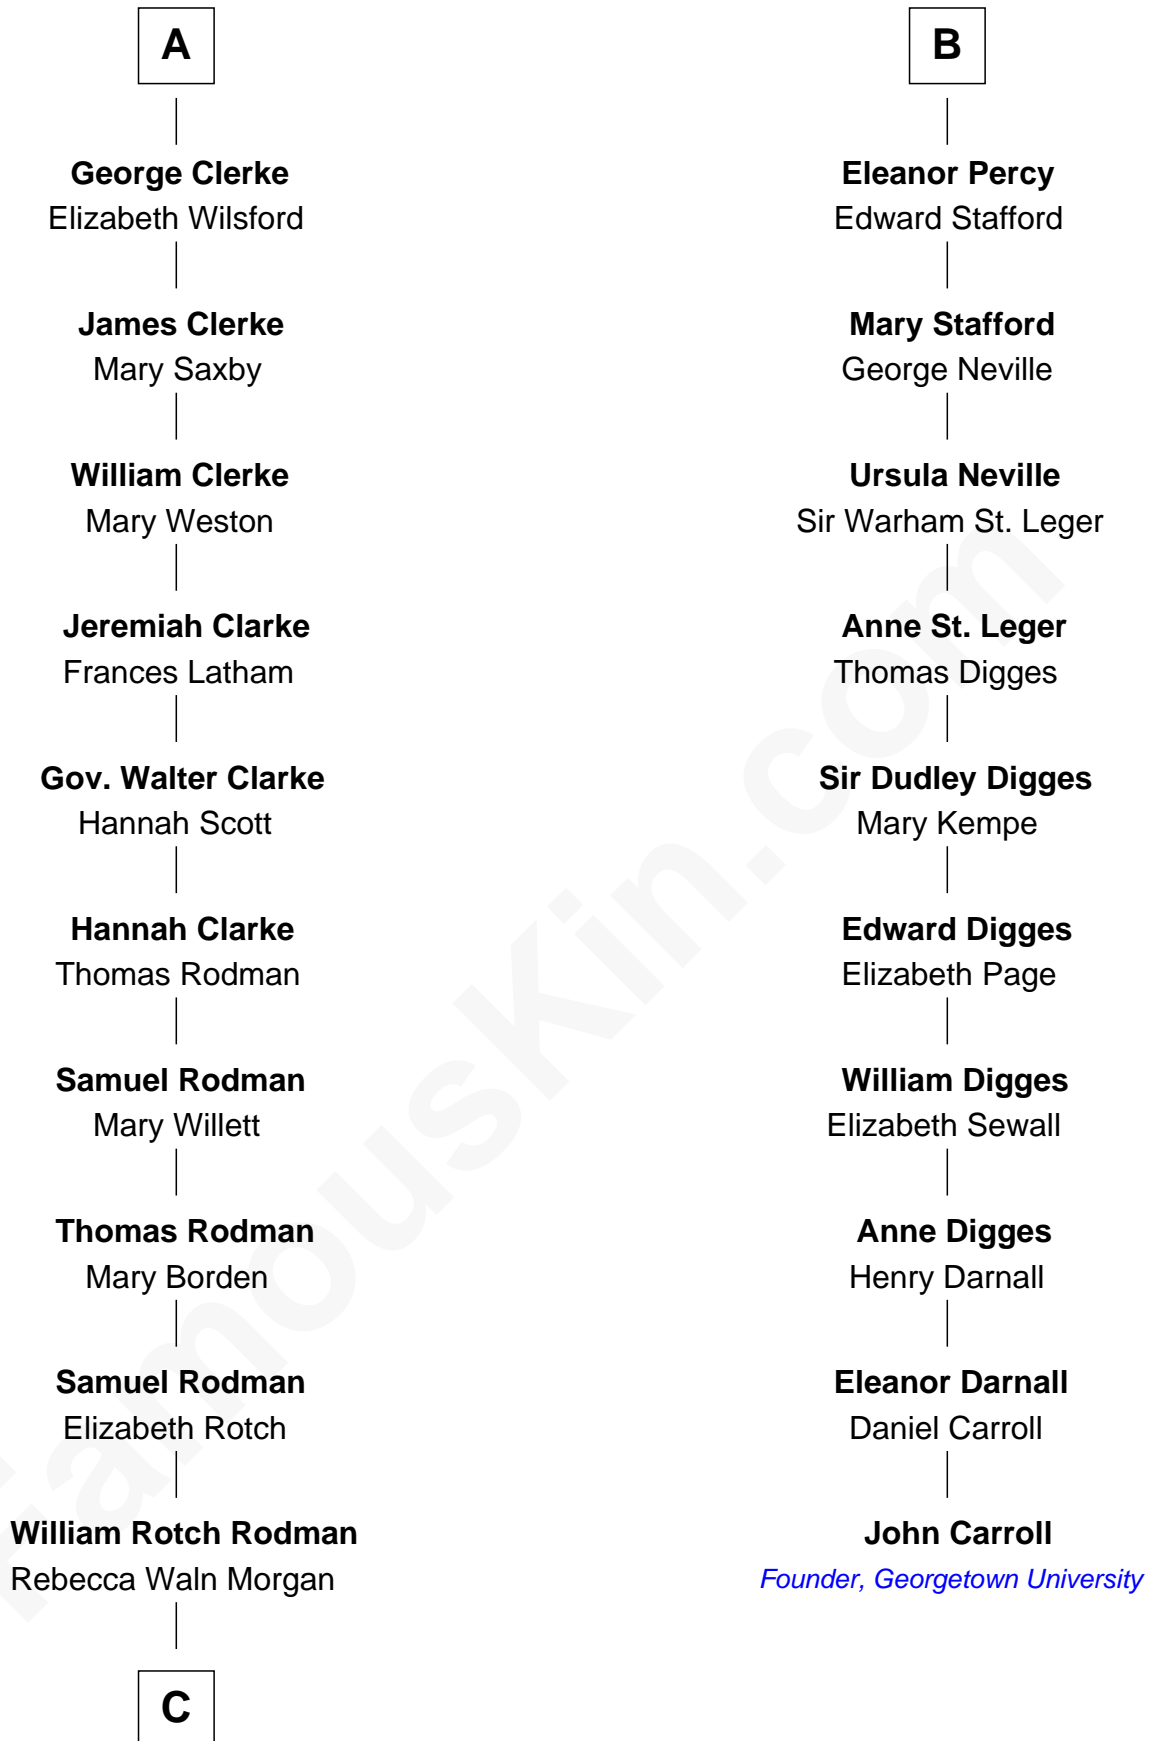

# FamousKin.com Relationship Chart of

**Tuesday Weld**

*TV and Movie Actress*

16th cousin 5 times removed of

**John Carroll**

*Founder of Georgetown University*

## Sir Thebaud de Verdun

*with wife  
Elizabeth de Clare*

*with wife  
Maud Mortimer*

**C**

—  
**Alfred Rodman**  
Anna Lothrop Motley

—  
**Eloise Rodman**  
Stephen Minot Weld

—  
**Edward Motley Weld**  
Sarah Lothrop King

—  
**Lothrop Motley Weld**  
Yosene Balfour Ker

—  
**Tuesday Weld**  
*TV and Movie Actress*

FamousKin.com