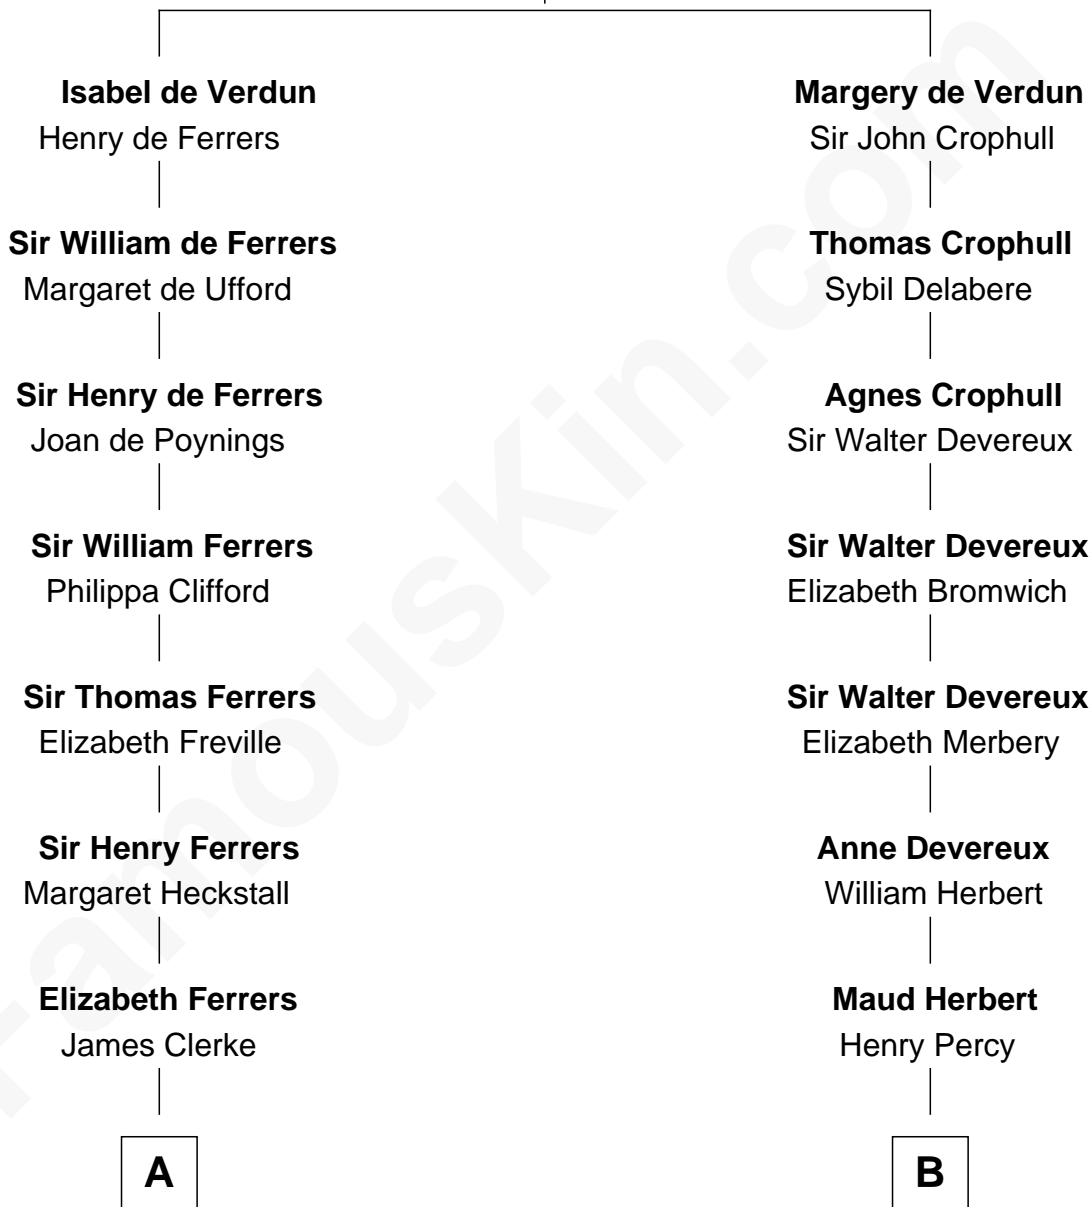

# FamousKin.com Relationship Chart of

**Tuesday Weld**

*TV and Movie Actress*

16th cousin 5 times removed of

**John Carroll**

*Founder of Georgetown University*

## Sir Thebaud de Verdun

*with wife  
Elizabeth de Clare*

*with wife  
Maud Mortimer*

**C**

—  
**Alfred Rodman**  
Anna Lothrop Motley

—  
**Eloise Rodman**  
Stephen Minot Weld

—  
**Edward Motley Weld**  
Sarah Lothrop King

—  
**Lothrop Motley Weld**  
Yosene Balfour Ker

—  
**Tuesday Weld**  
*TV and Movie Actress*

FamousKin.com