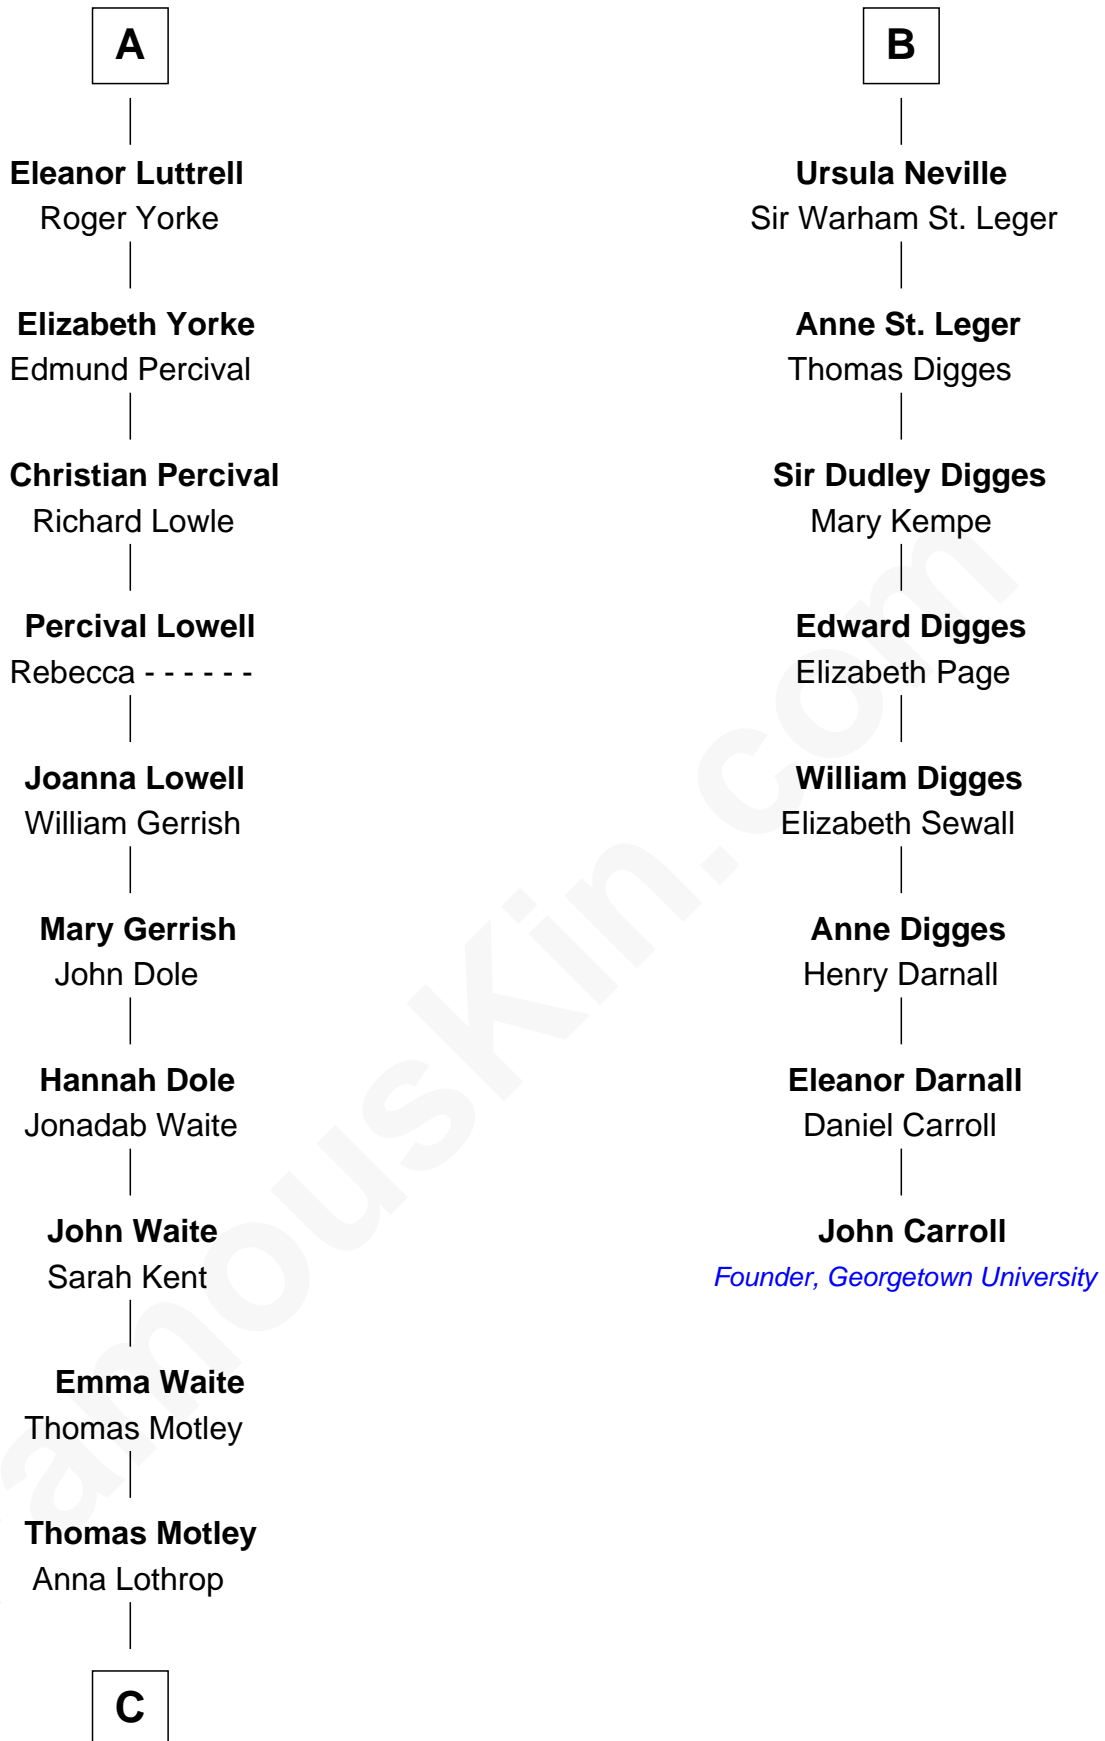

FamousKin.com

Relationship Chart of

Tuesday Weld

TV and Movie Actress

14th cousin 7 times removed of

John Carroll

Founder of Georgetown University

C

—
Anna Lothrop Motley

Alfred Rodman

—
Eloise Rodman

Stephen Minot Weld

—
Edward Motley Weld

Sarah Lothrop King

—
Lothrop Motley Weld

Yosene Balfour Ker

—
Tuesday Weld

TV and Movie Actress

FamousKin.com