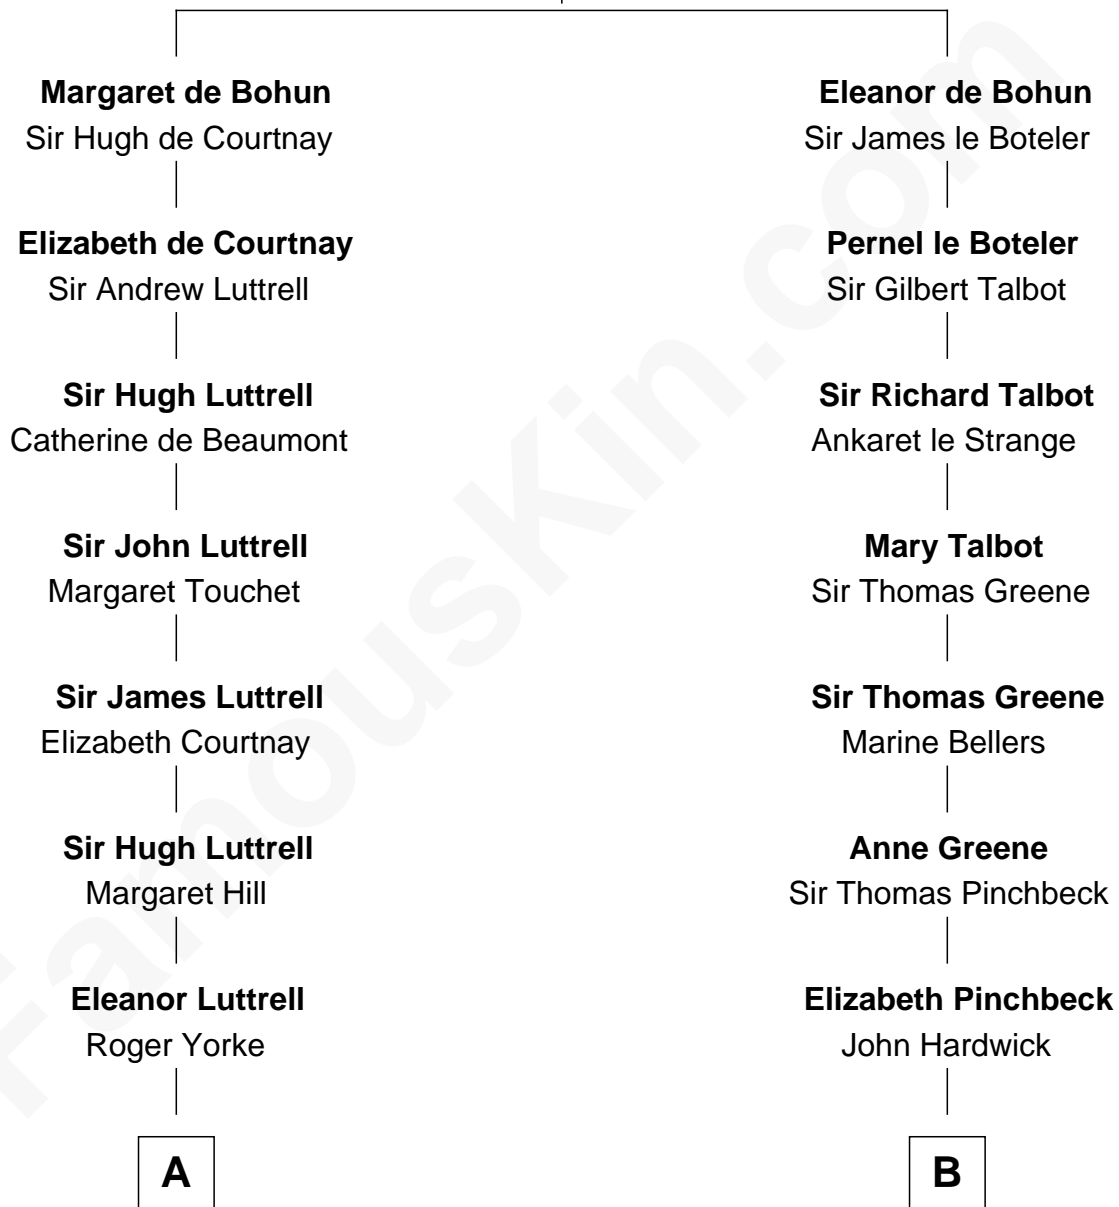

FamousKin.com Relationship Chart of

Tuesday Weld

TV and Movie Actress

15th cousin 5 times removed of

John Carroll

Founder of Georgetown University

Humphrey de Bohun
Elizabeth Plantagenet

C

Eloise Rodman
Stephen Minot Weld

Edward Motley Weld
Sarah Lothrop King

Lothrop Motley Weld
Yosene Balfour Ker

Tuesday Weld
TV and Movie Actress

FamousKin.com