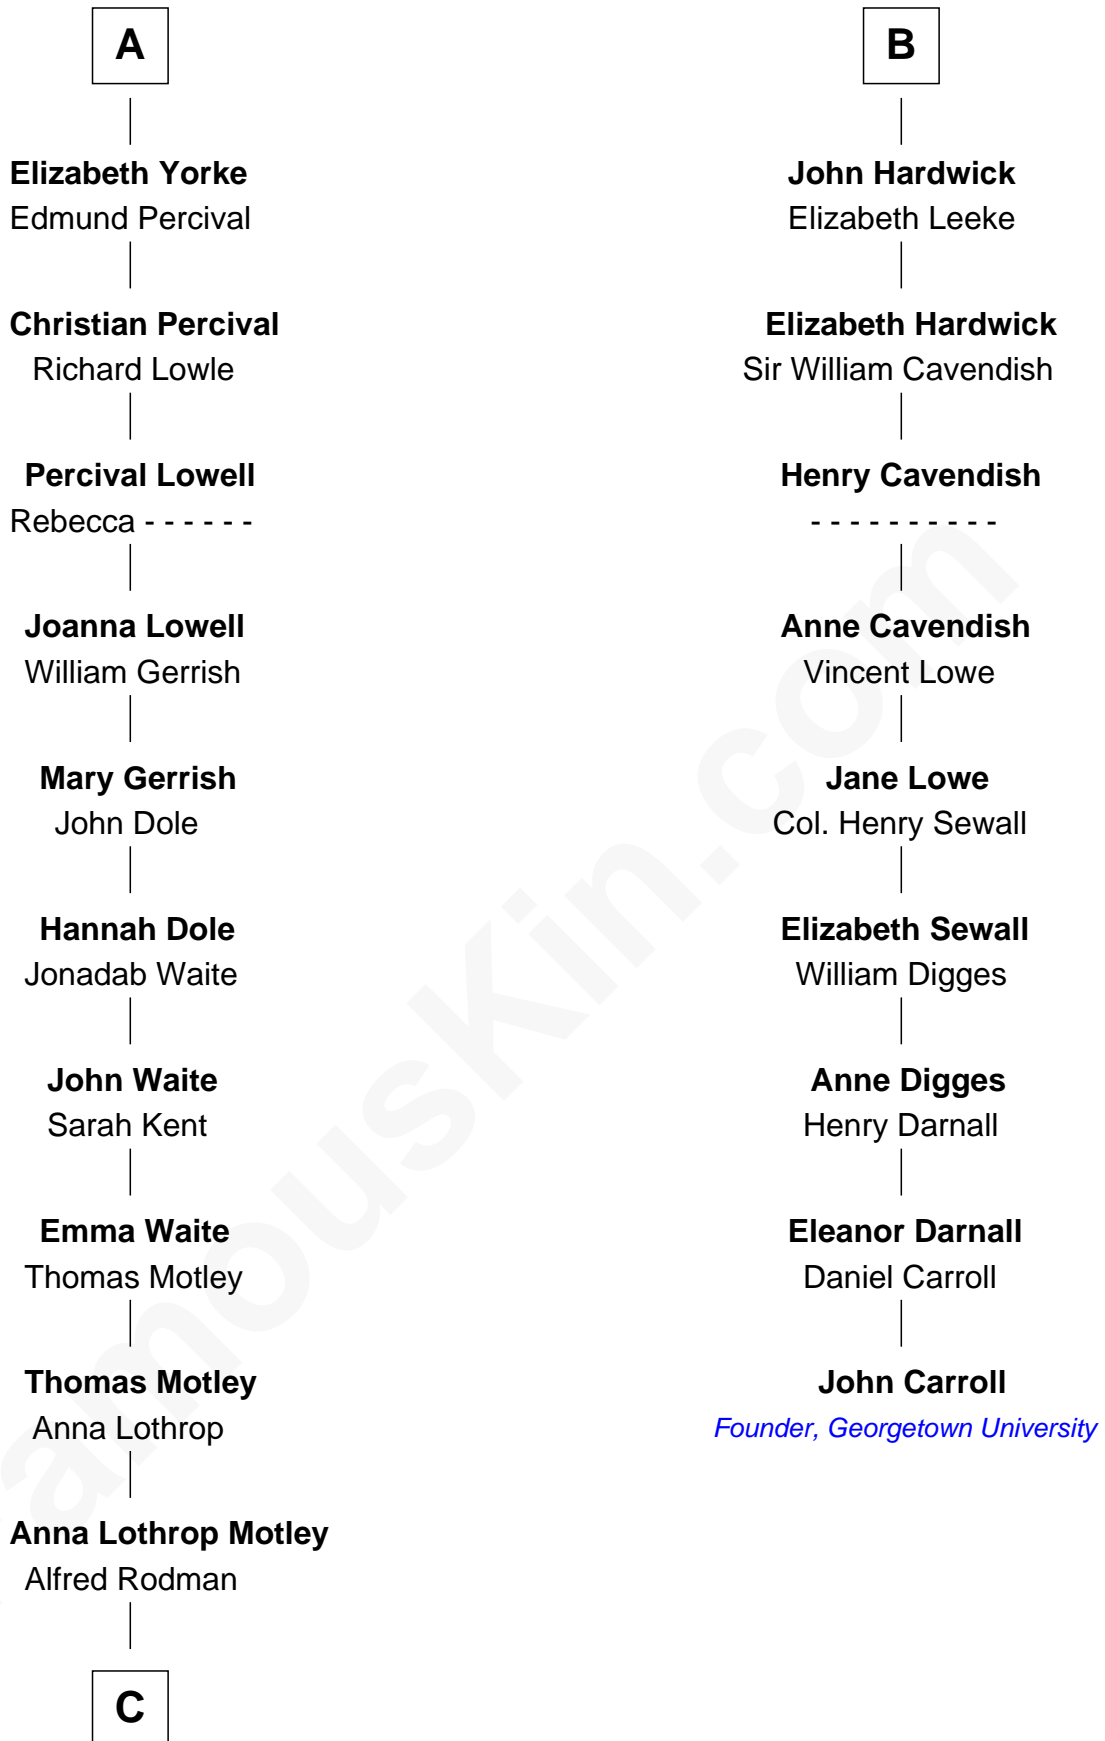

FamousKin.com Relationship Chart of

Tuesday Weld

TV and Movie Actress

15th cousin 5 times removed of

John Carroll

Founder of Georgetown University

Humphrey de Bohun
Elizabeth Plantagenet

C

Eloise Rodman
Stephen Minot Weld

Edward Motley Weld
Sarah Lothrop King

Lothrop Motley Weld
Yosene Balfour Ker

Tuesday Weld
TV and Movie Actress

FamousKin.com