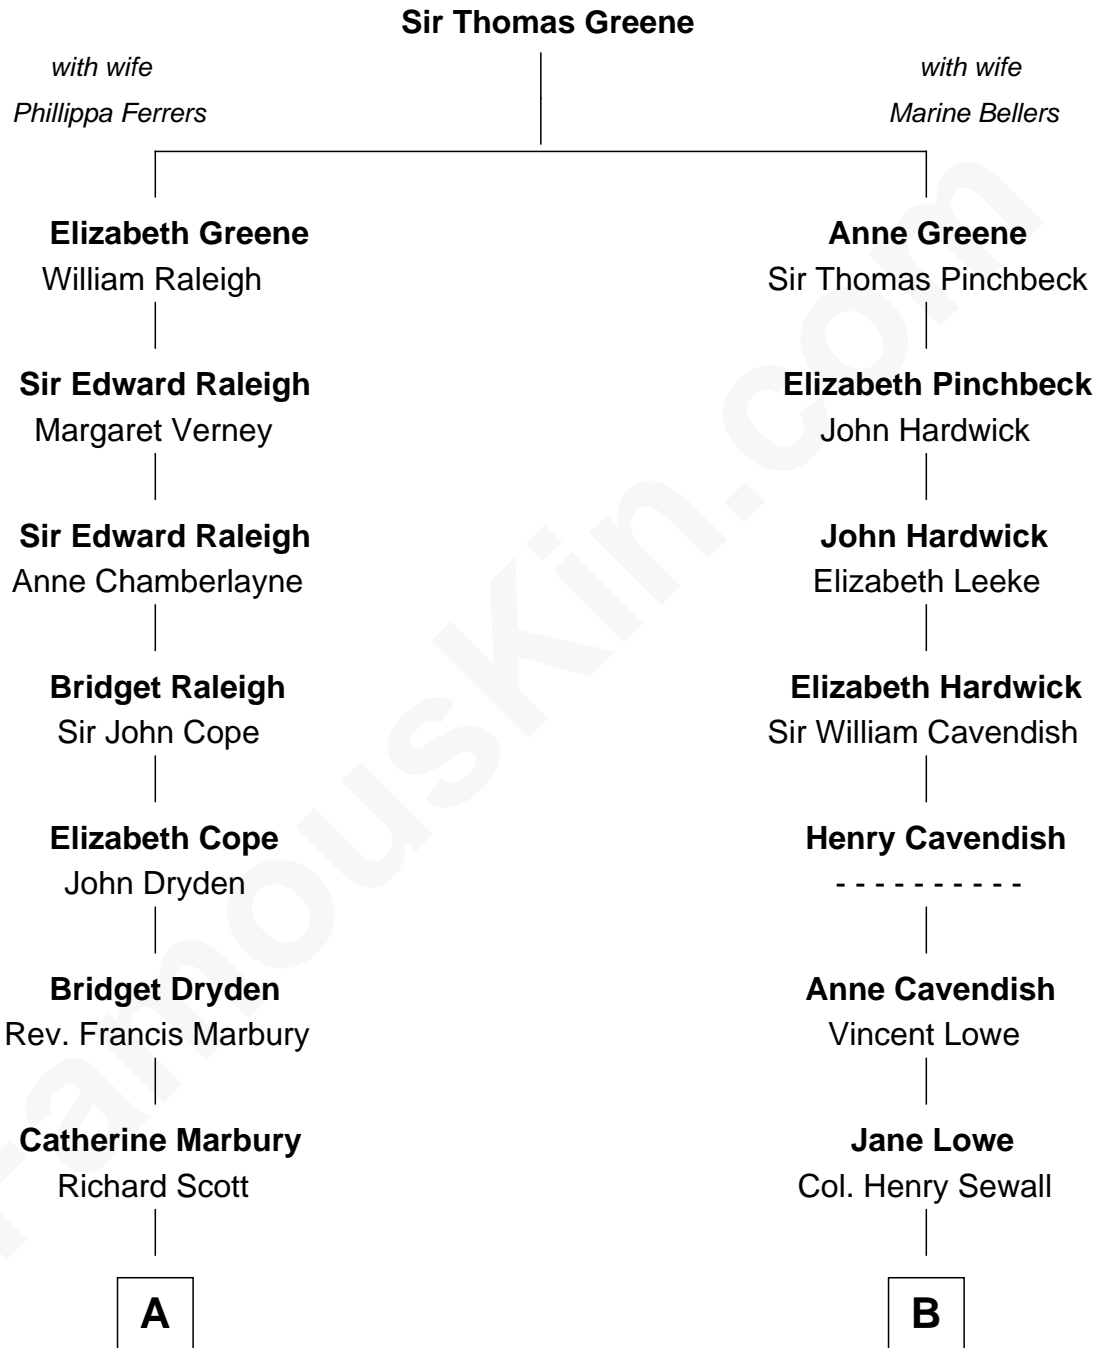

FamousKin.com Relationship Chart of

Tuesday Weld

TV and Movie Actress

10th cousin 7 times removed of

John Carroll

Founder of Georgetown University

A

Hannah Scott
Gov. Walter Clarke

Hannah Clarke
Thomas Rodman

Samuel Rodman
Mary Willett

Thomas Rodman
Mary Borden

Samuel Rodman
Elizabeth Rotch

William Rotch Rodman
Rebecca Wain Morgan

Alfred Rodman
Anna Lothrop Motley

Eloise Rodman
Stephen Minot Weld

Edward Motley Weld
Sarah Lothrop King

Lothrop Motley Weld
Yosene Balfour Ker

Tuesday Weld
TV and Movie Actress

B

Elizabeth Sewall
William Digges

Anne Digges
Henry Darnall

Eleanor Darnall
Daniel Carroll

John Carroll
Founder, Georgetown University