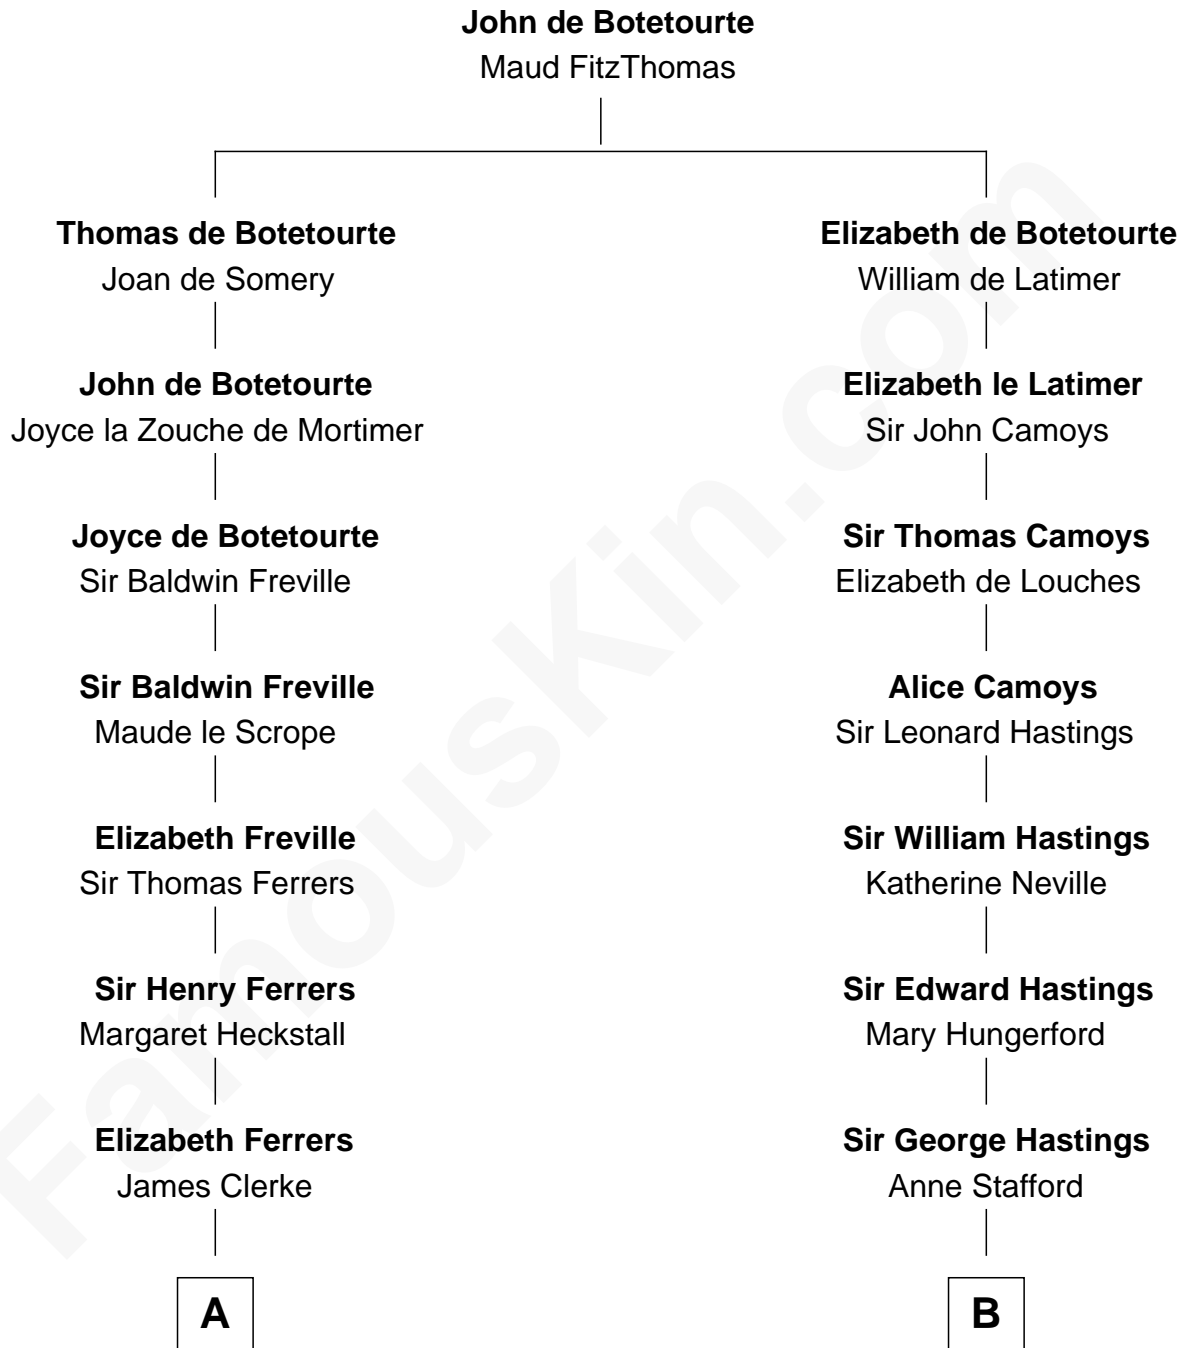

FamousKin.com

Relationship Chart of

Tuesday Weld

TV and Movie Actress

18th cousin 3 times removed of

E. M. Forster

English Novelist

C

Alfred Rodman
Anna Lothrop Motley

Eloise Rodman
Stephen Minot Weld

Edward Motley Weld
Sarah Lothrop King

Lothrop Motley Weld
Yosene Balfour Ker

Tuesday Weld
TV and Movie Actress

D

Edward Morgan Llewellyn Forster
Alice Clara Whichelo