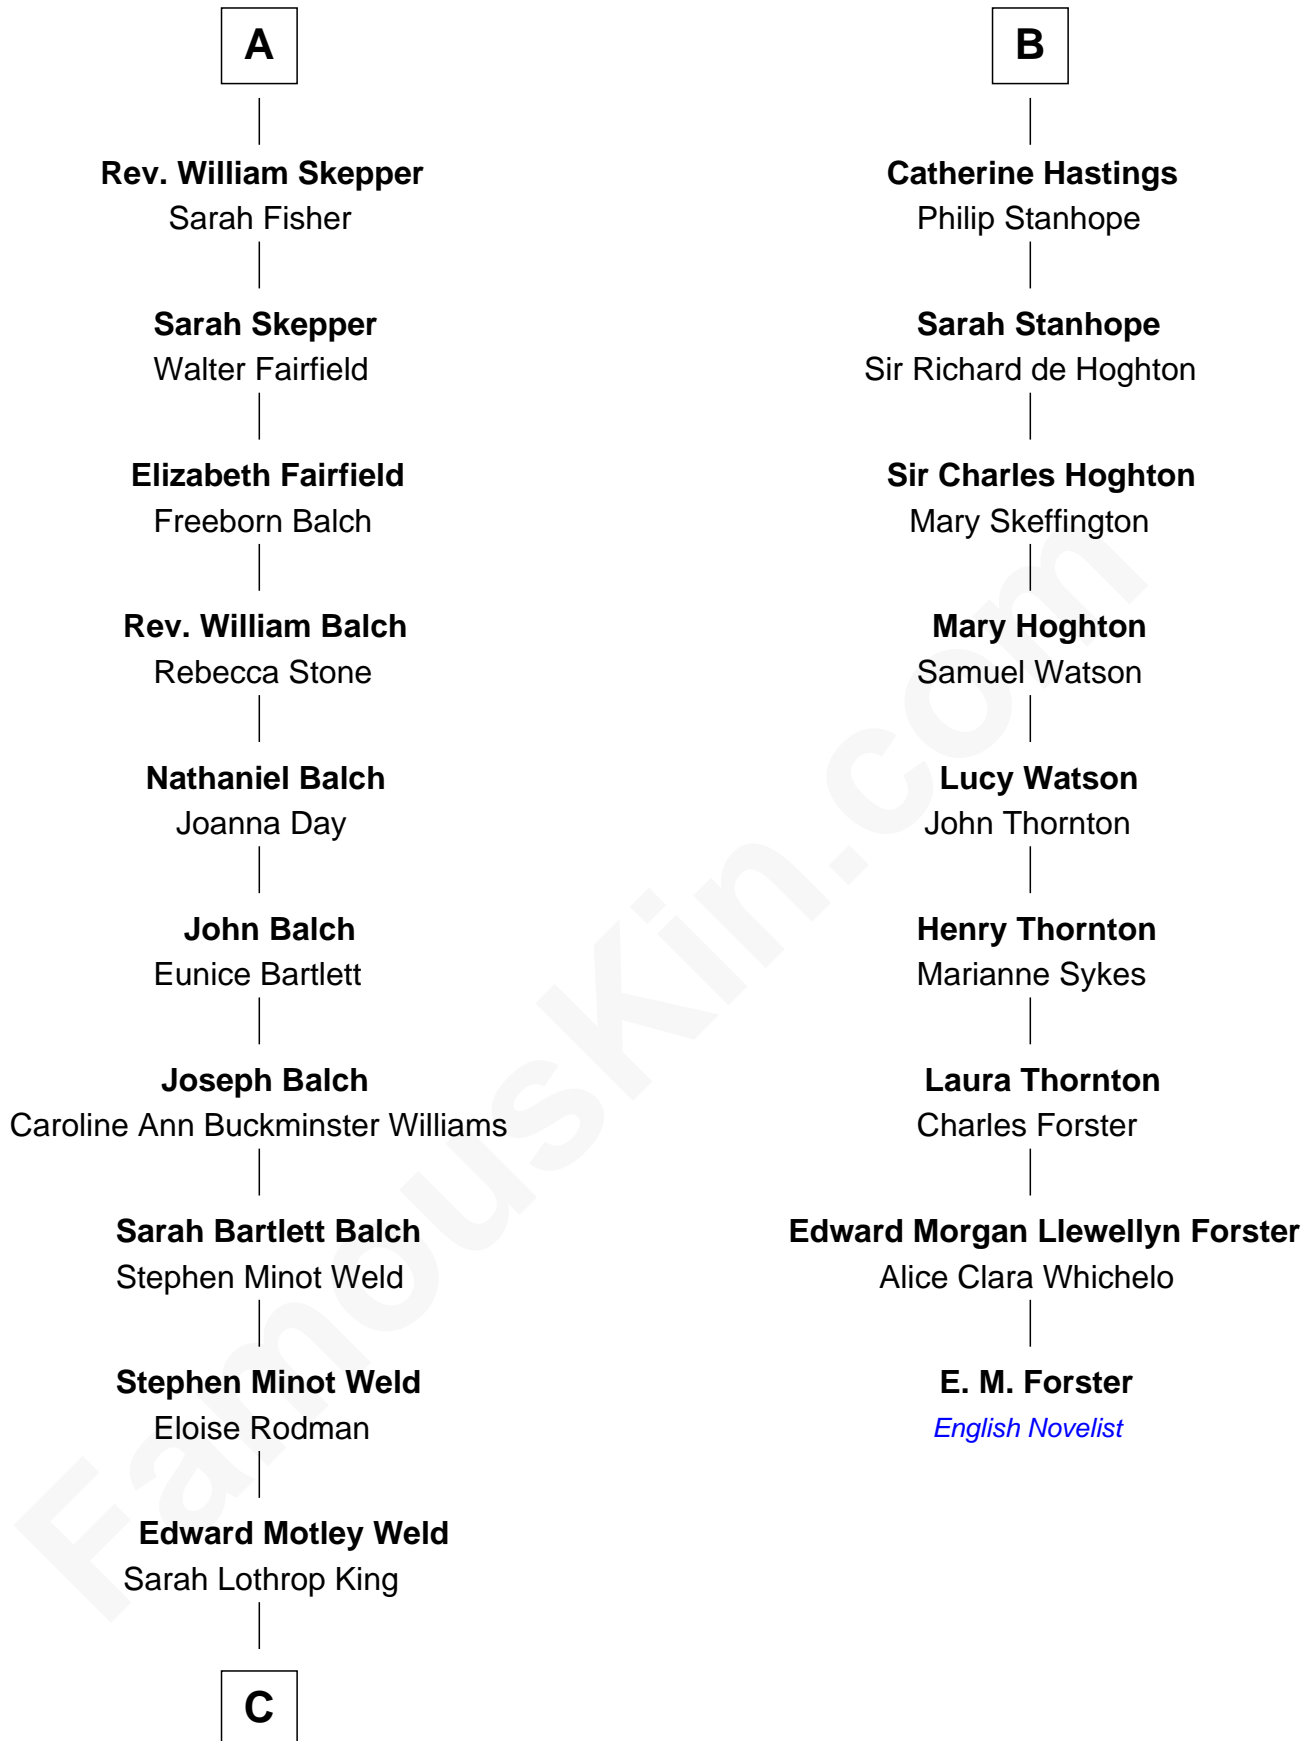

## Relationship Chart of

**Tuesday Weld**

*TV and Movie Actress*

15th cousin 3 times removed of

**E. M. Forster**

*English Novelist*

**Sir Henry Percy**  
Elizabeth Mortimer

**C**

—  
**Lothrop Motley Weld**

Yosene Balfour Ker

—  
**Tuesday Weld**

*TV and Movie Actress*

FamousKin.com