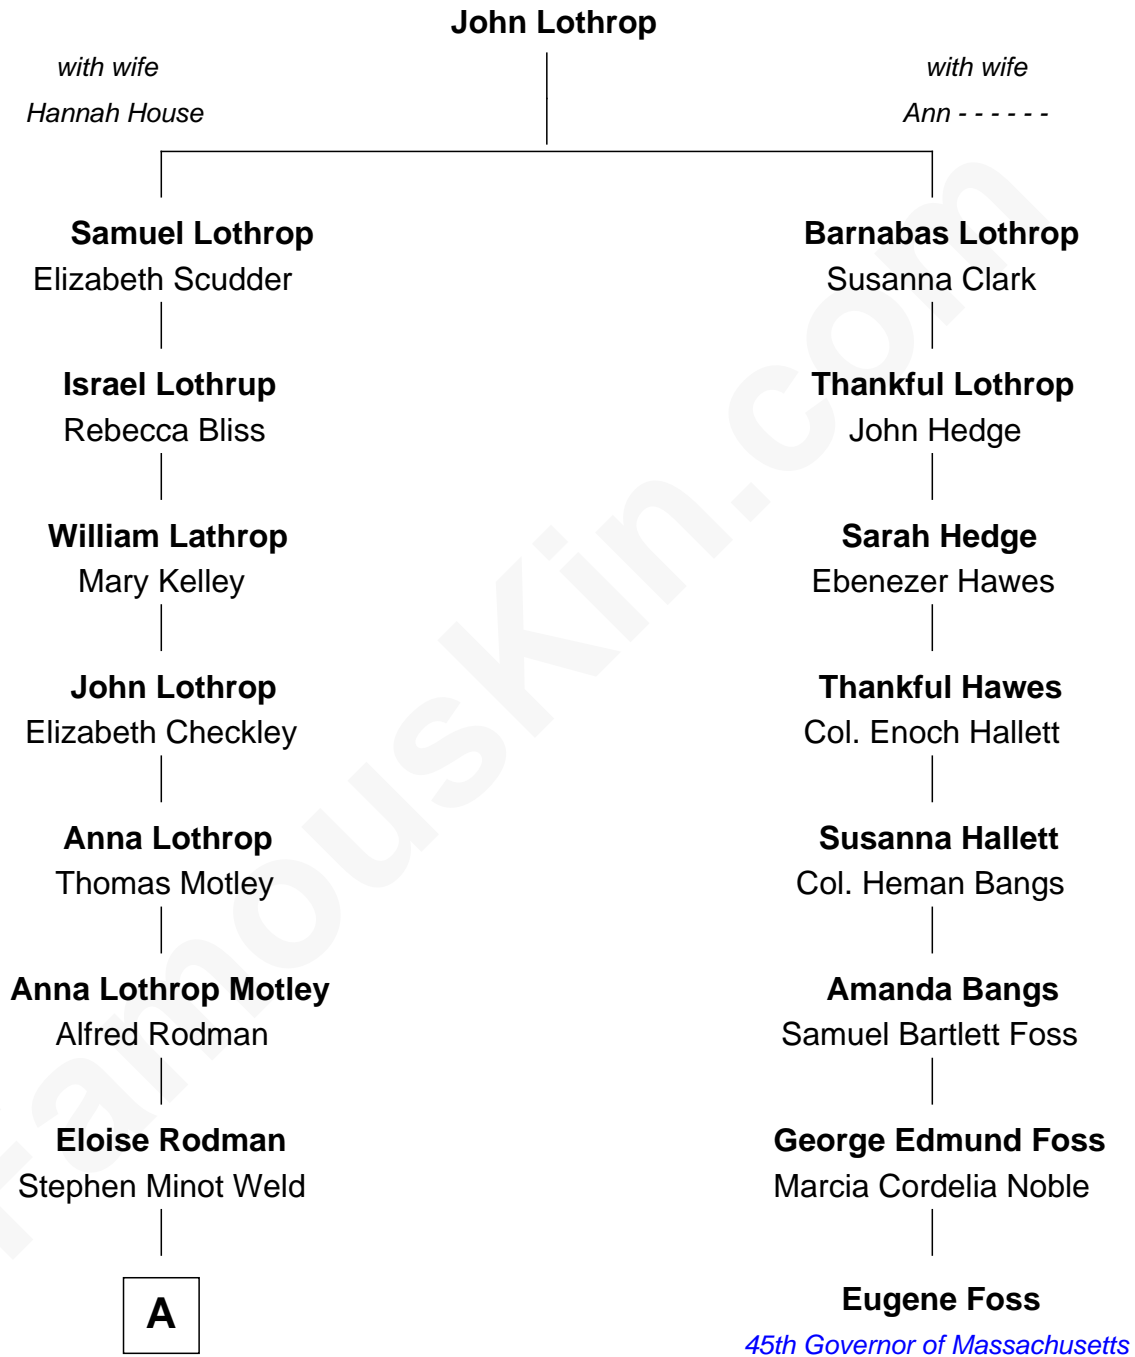

FamousKin.com Relationship Chart of

Tuesday Weld

TV and Movie Actress

7th cousin 2 times removed of

Eugene Foss

45th Governor of Massachusetts

A

Edward Motley Weld

Sarah Lothrop King

Lothrop Motley Weld

Yosene Balfour Ker

Tuesday Weld

TV and Movie Actress

FamousKin.com