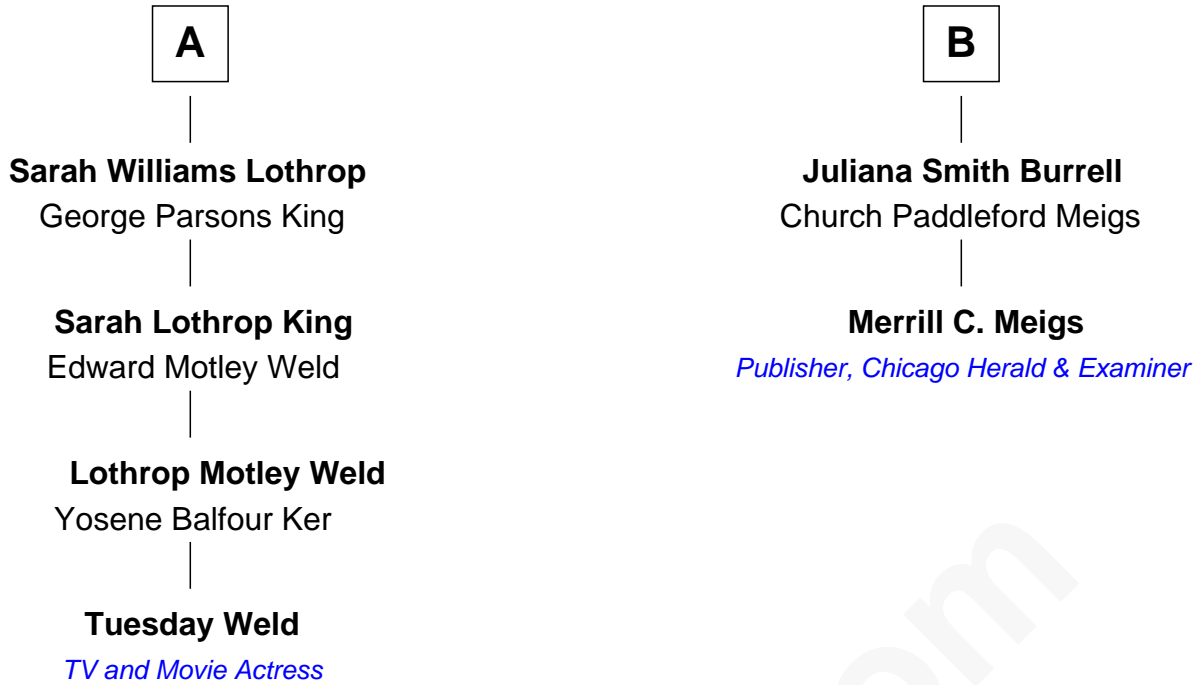

FamousKin.com

Relationship Chart of

Tuesday Weld

TV and Movie Actress

8th cousin 2 times removed of

Merrill C. Meigs

Publisher, Chicago Herald & Examiner

FamousKin.com