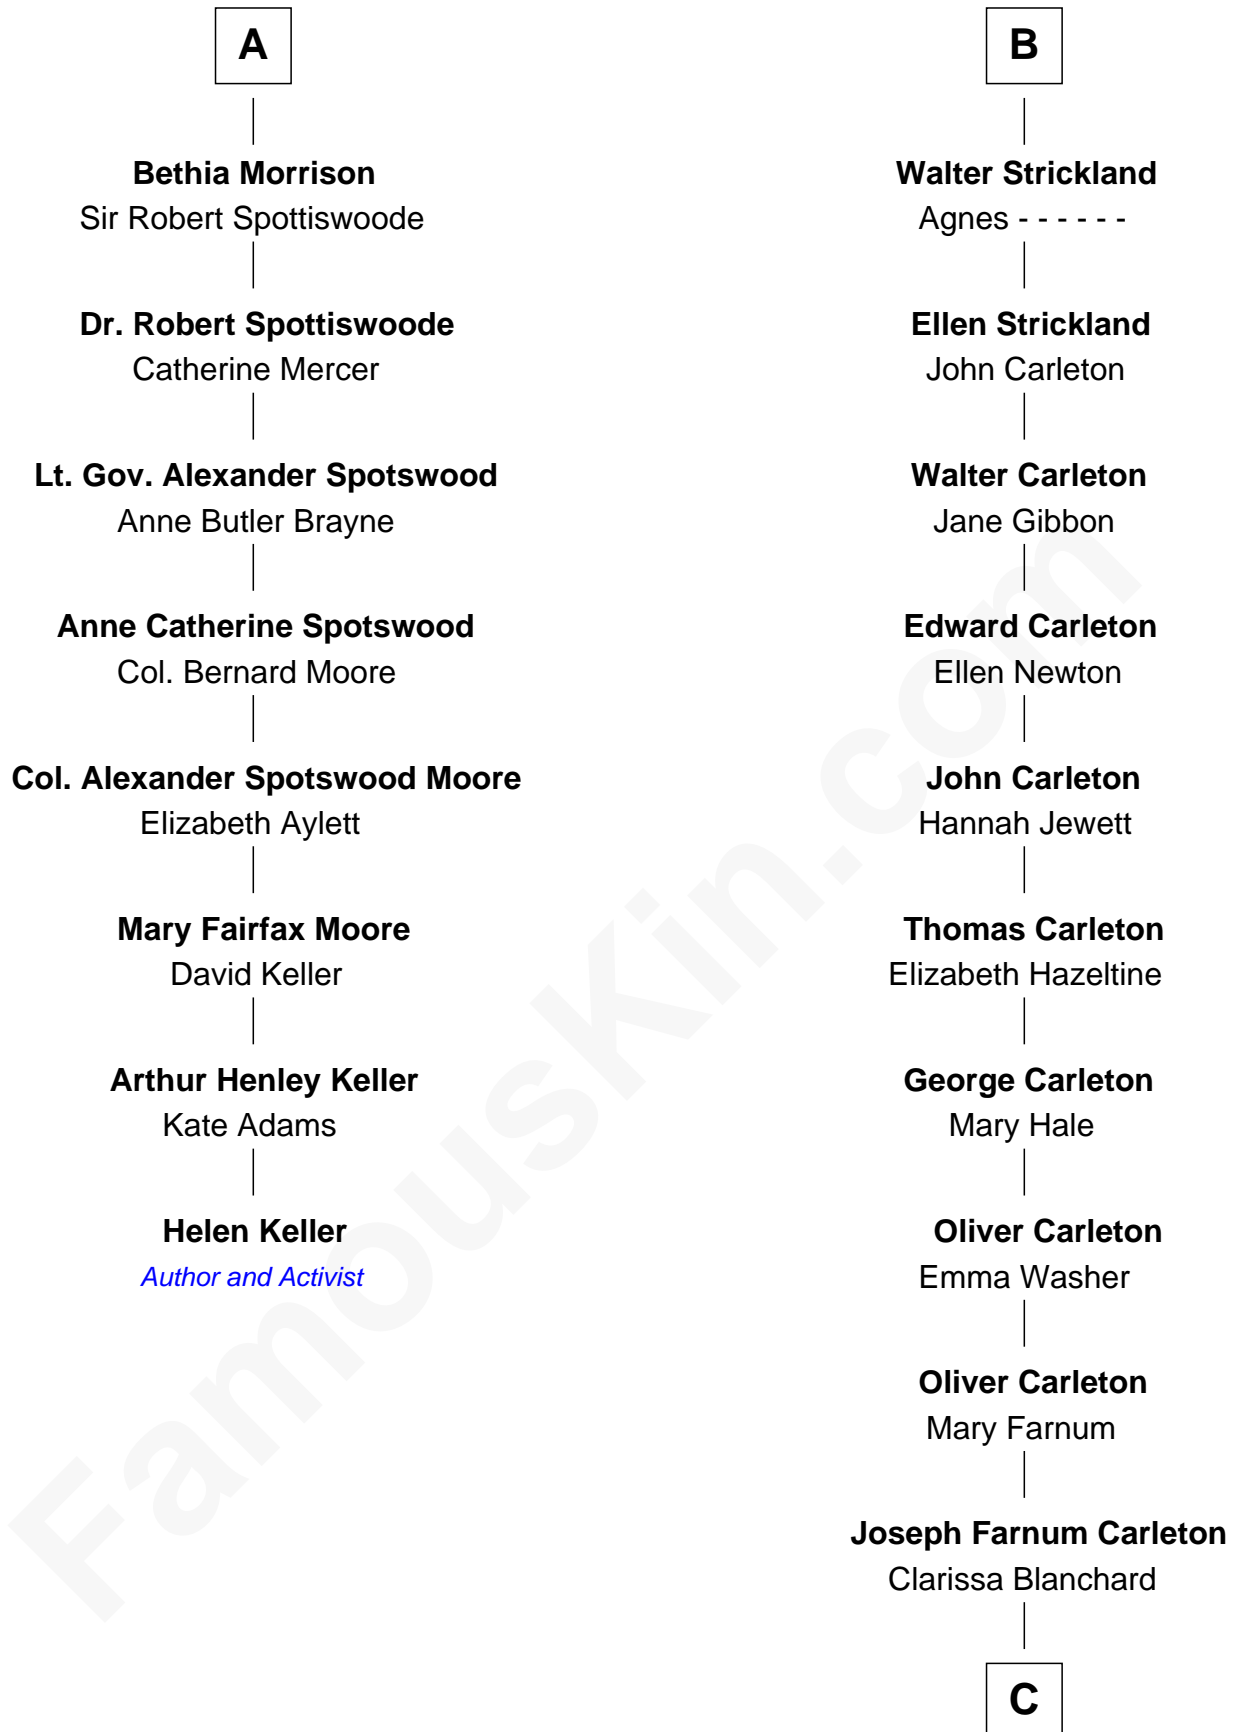

# FamousKin.com Relationship Chart of

**Helen Keller**

*Author and Activist*

14th cousin 7 times removed of

**Mickey Rourke**

*Movie Actor*

**John of Gaunt**

Katherine Roet

**Sir John Beaufort**  
Margaret de Holand

**Joan Beaufort**  
Sir James Stewart

**John Stewart**  
Eleanor Sinclair

**Jean Stewart**  
James Arbuthnott

**Isabel Arbuthnott**  
Sir Robert Maule

**William Maule**  
Bethia Guthrie

**Eleanor Maule**  
Sir Alexander Morrison

**A**

**Joan Beaufort**  
Sir Robert de Ferrers

**Mary Ferrers**  
Ralph de Neville

**John Neville**  
Elizabeth Newmarch

**Jane de Neville**  
Sir William Gascoigne

**Margaret Gascoigne**  
Sir Christopher Ward

**Anne Ward**  
Sir Ralph Neville

**Katherine Neville**  
Sir Walter Strickland

**B**

C

**Hiram Wilson Carleton**

Charlotte M. Fellows

**Joseph Clinton Carleton**