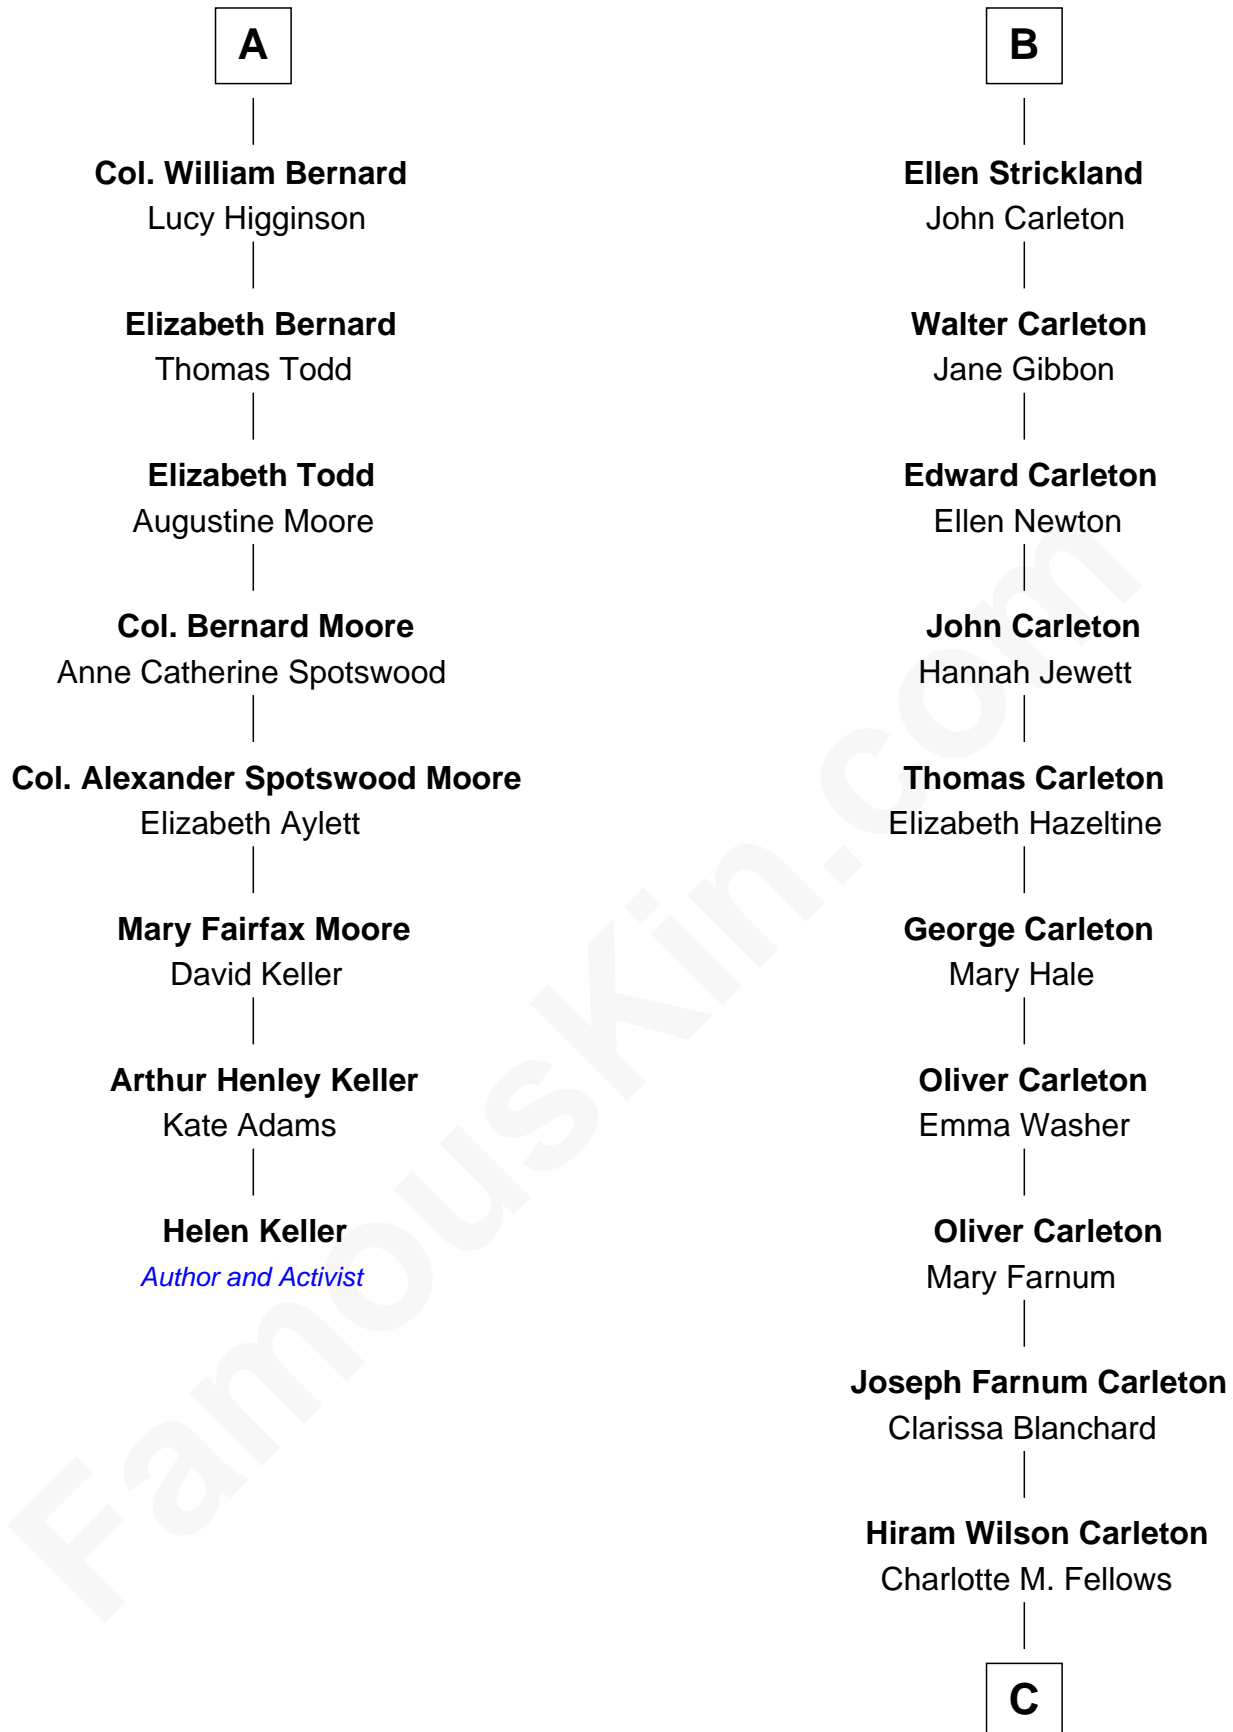

# FamousKin.com Relationship Chart of

**Helen Keller**

*Author and Activist*

14th cousin 6 times removed of

**Mickey Rourke**

*Movie Actor*

**Sir Ralph Neville**  
Margaret de Stafford

**Margaret de Neville**

Sir Richard Scrope

**Sir Henry le Scrope**

Elizabeth le Scrope

**Margaret Scrope**

John Bernard

**John Bernard**

Margaret Daundelyn

**John Bernard**

**John Neville**

Elizabeth Newmarch

**Jane de Neville**

Sir William Gascoigne

**Margaret Gascoigne**

Sir Christopher Ward

**Anne Ward**

Sir Ralph Neville

**Katherine Neville**

Sir Walter Strickland

**Walter Strickland**

Agnes - - - - -

**B**

**C**

Joseph Clinton Carleton

Maud Alice Fitts