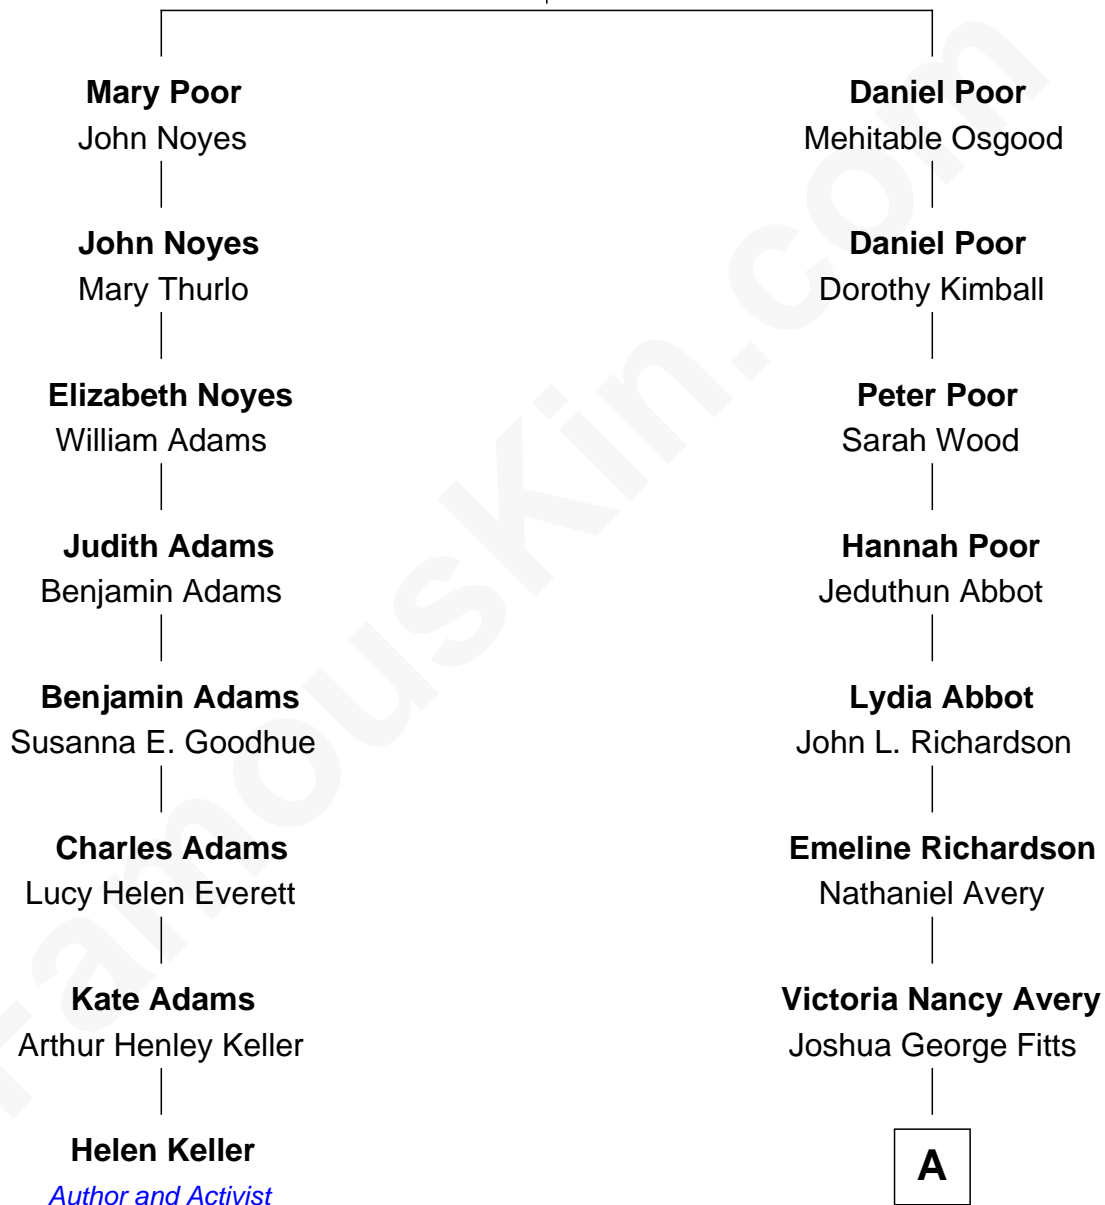

FamousKin.com Relationship Chart of

Helen Keller

Author and Activist

7th cousin 3 times removed of

Mickey Rourke

Movie Actor

Daniel Poor
Mary Farnham

A

Maud Alice Fitts

Joseph Clinton Carleton

Hazel May Carleton

Leonard Ernest Cameron

Annette Elizabeth Cameron

Philip Andrew Rourke

Mickey Rourke

Movie Actor