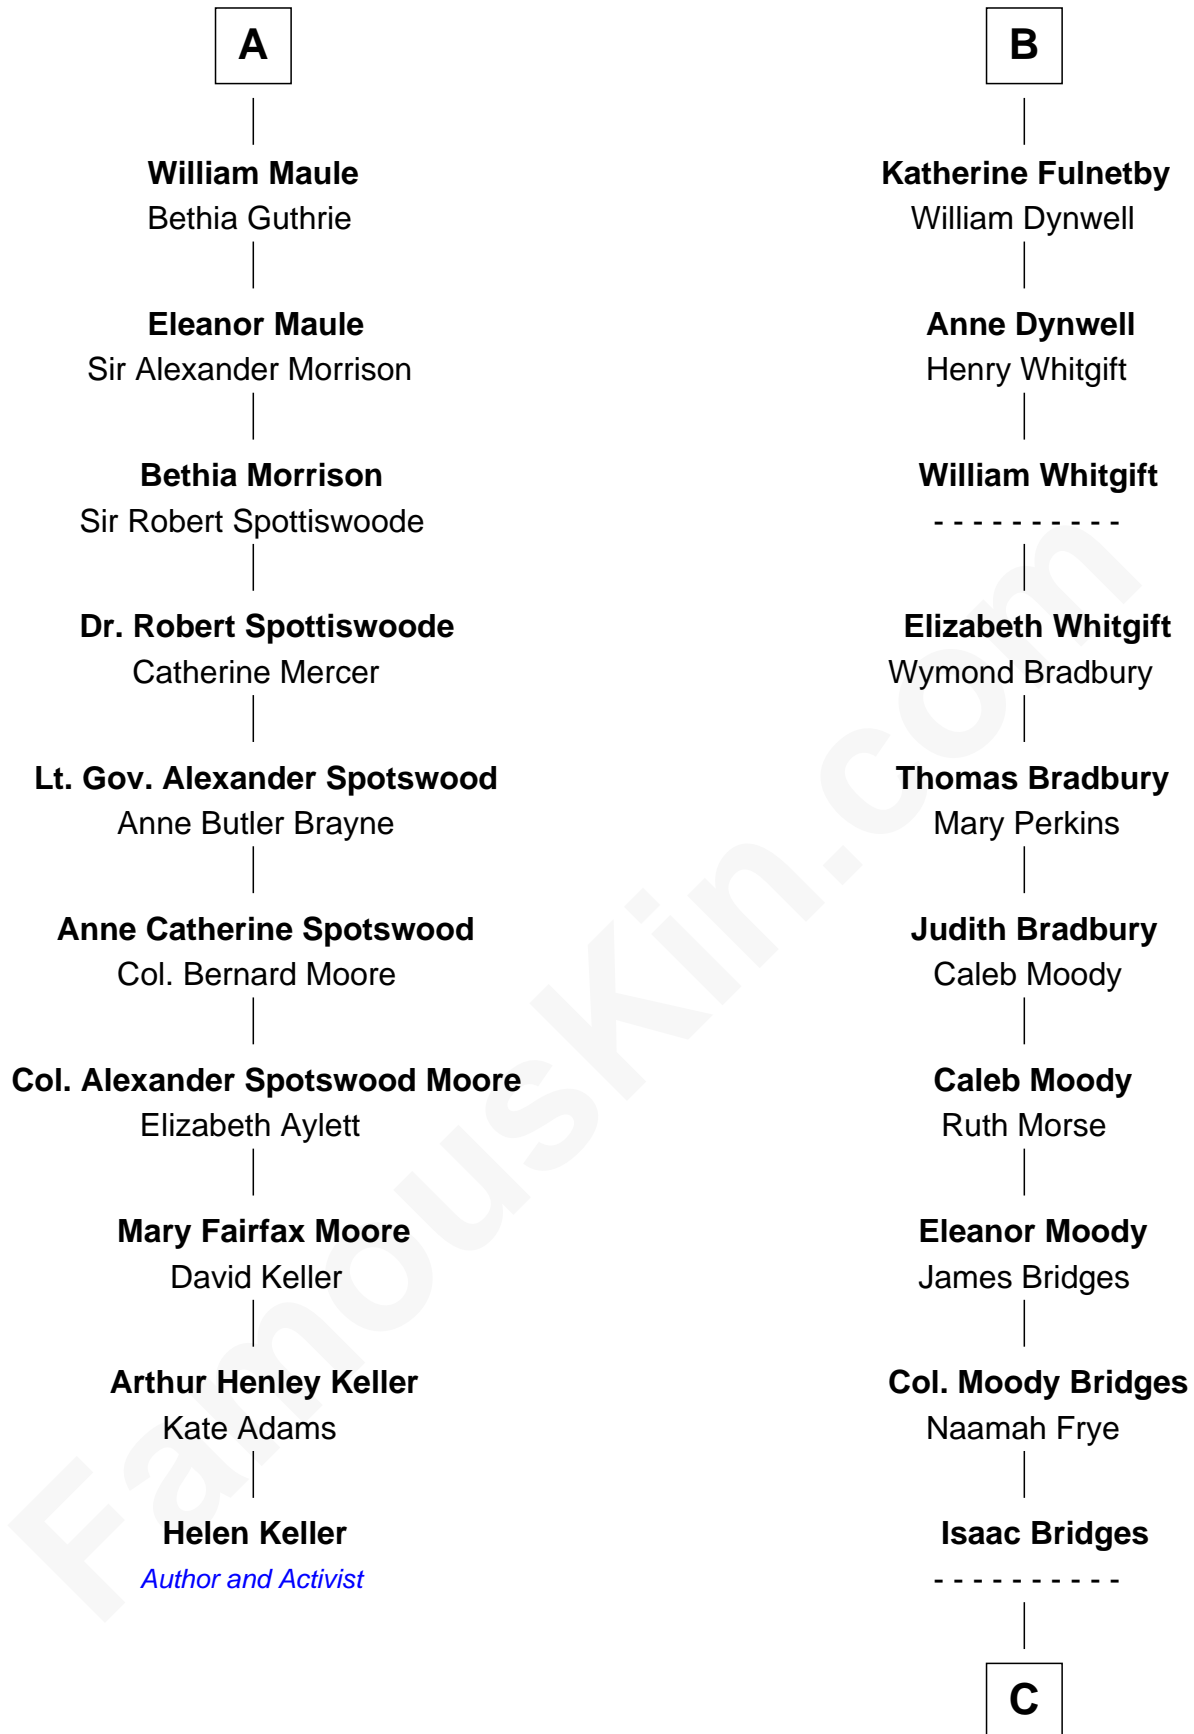

FamousKin.com Relationship Chart of

Helen Keller

Author and Activist

16th cousin 5 times removed of

Owen Brewster

54th Governor of Maine

Henry Plantagenet

Maud de Chaworth

John Stewart

Eleanor Sinclair

Jean Stewart

James Arbuthnott

Isabel Arbuthnott

Sir Robert Maule

A

Joan of Lancaster

John de Mowbray

John de Mowbray

Elizabeth de Segrave

Eleanor de Mowbray

John de Welles

Eudo de Welles

Maud de Greystoke

Sir Lionel de Welles

Joan de Waterton

Margaret de Welles

Sir Thomas Dymoke

Jane Dymoke

John Fulnetby

B

C

Abiezer Bridges