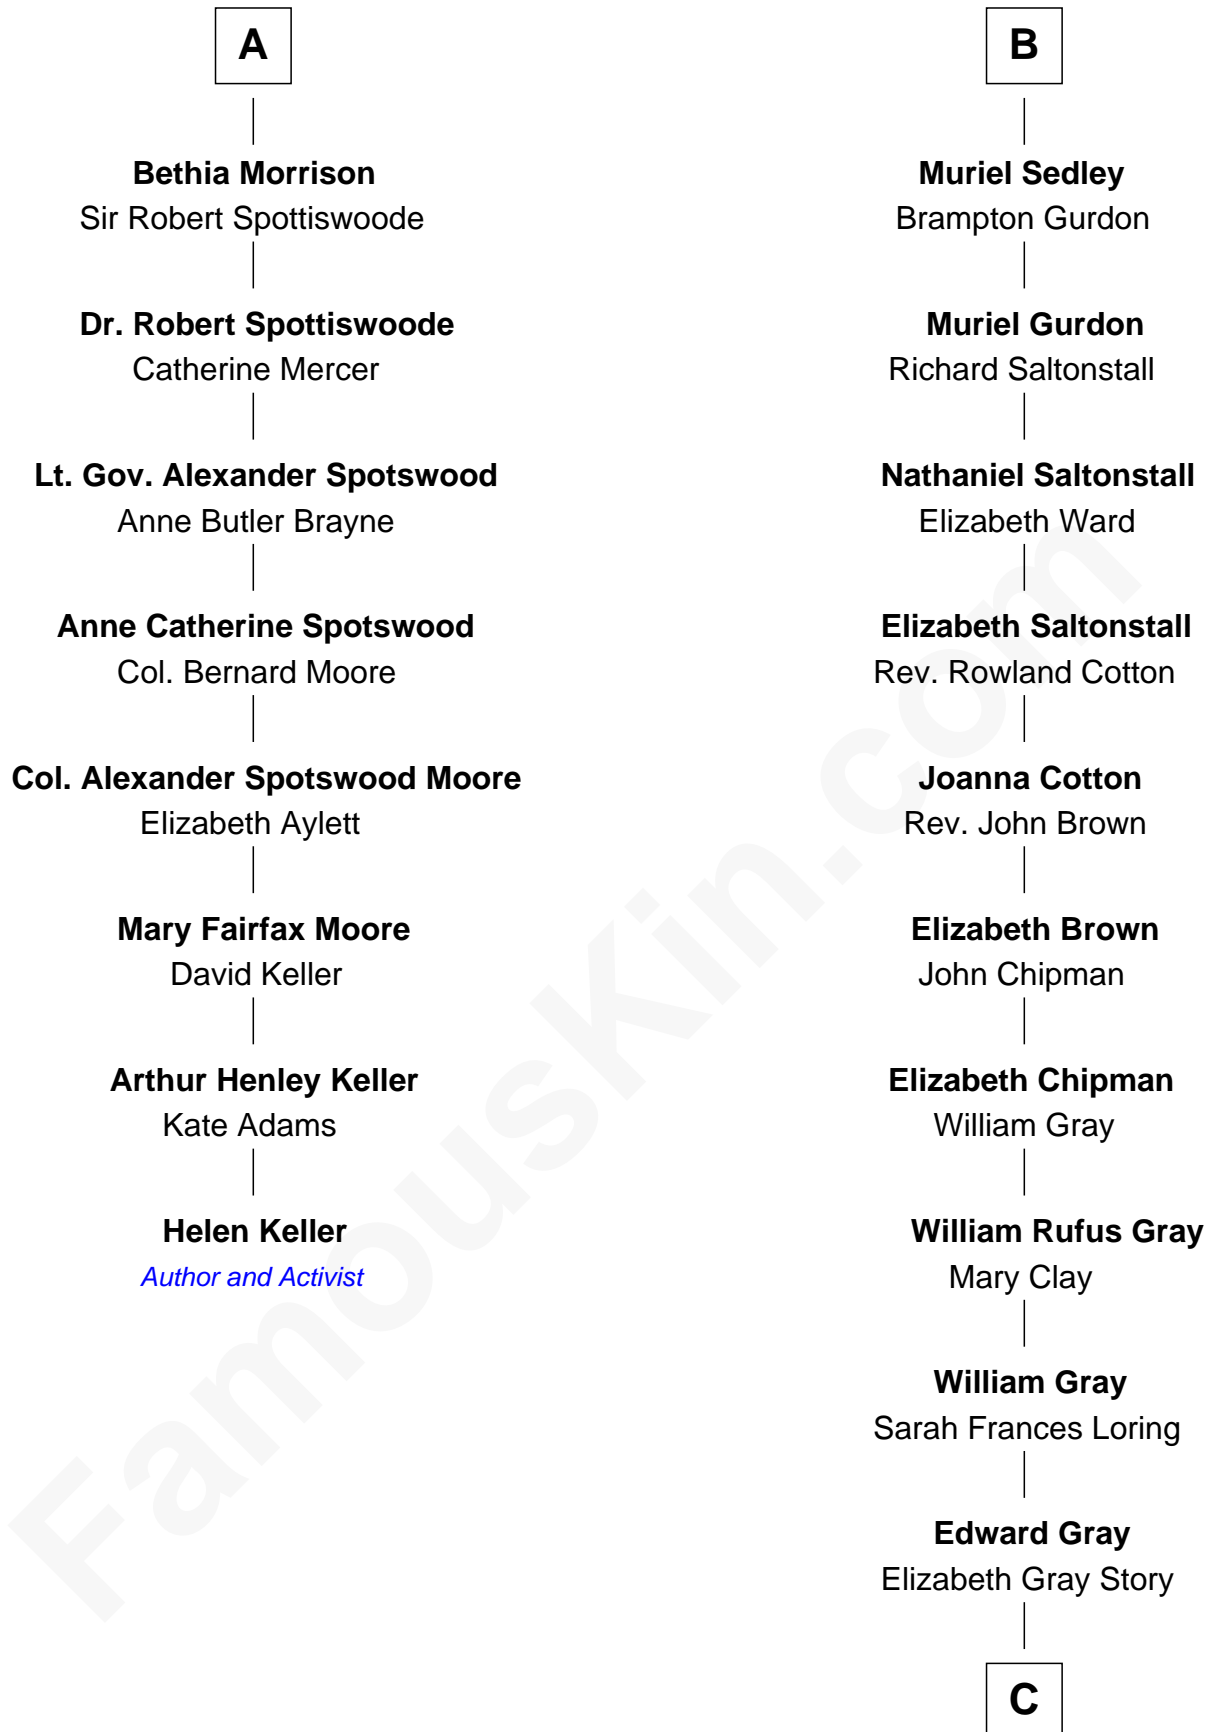

FamousKin.com Relationship Chart of

Helen Keller

Author and Activist

14th cousin 5 times removed of

Story Musgrave

NASA Astronaut

John of Gaunt

*with wife
Katherine Roet*

Jean Stewart
James Arbuthnott

Sir Edmund Knyvet
Eleanor Tyrrel

Isabel Arbuthnott
Sir Robert Maule

Edmund Knyvet
Jane Bouchier

William Maule
Bethia Guthrie

John Knyvet
Agnes Harcourt

Eleanor Maule
Sir Alexander Morrison

Abigail Knyvet
Martin Sedley

A

B

C

Marguerite Gray
John Butler Swann

Marguerite Swann
Percy Musgrave

Story Musgrave
NASA Astronaut

FamousKin.com