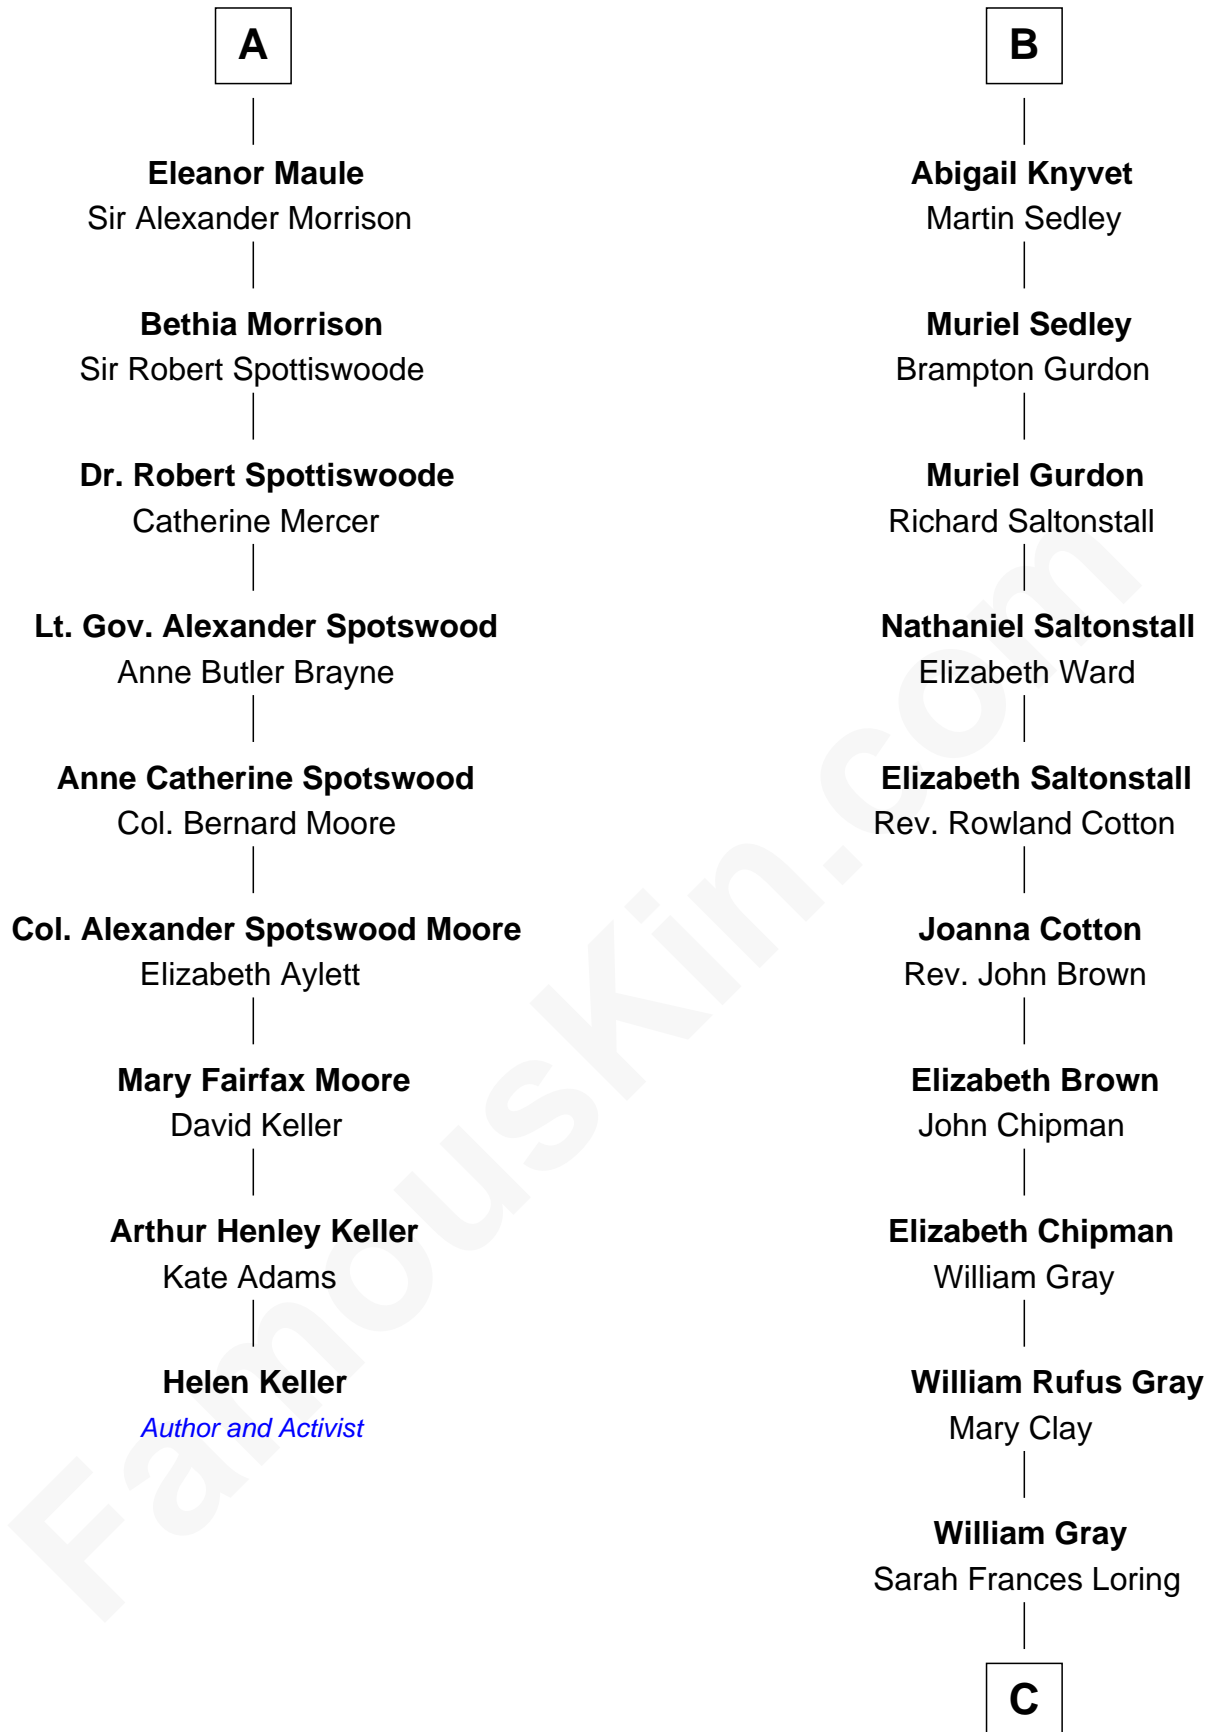

FamousKin.com Relationship Chart of

Helen Keller

Author and Activist

15th cousin 5 times removed of

Story Musgrave

NASA Astronaut

Richard Fitzalan
Eleanor Plantagenet

Alice Fitzalan
Sir Thomas de Holand

Elizabeth Fitzalan
Sir Thomas Mowbray

Margaret Mowbray
Sir Robert Howard

Sir John Howard
Margaret Chedworth

Katherine Howard
Sir John Bouchier

Jane Bouchier
Edmund Knyvet

John Knyvet
Agnes Harcourt

B

C

Edward Gray

Elizabeth Gray Story

Marguerite Gray

John Butler Swann

Marguerite Swann

Percy Musgrave

Story Musgrave

NASA Astronaut