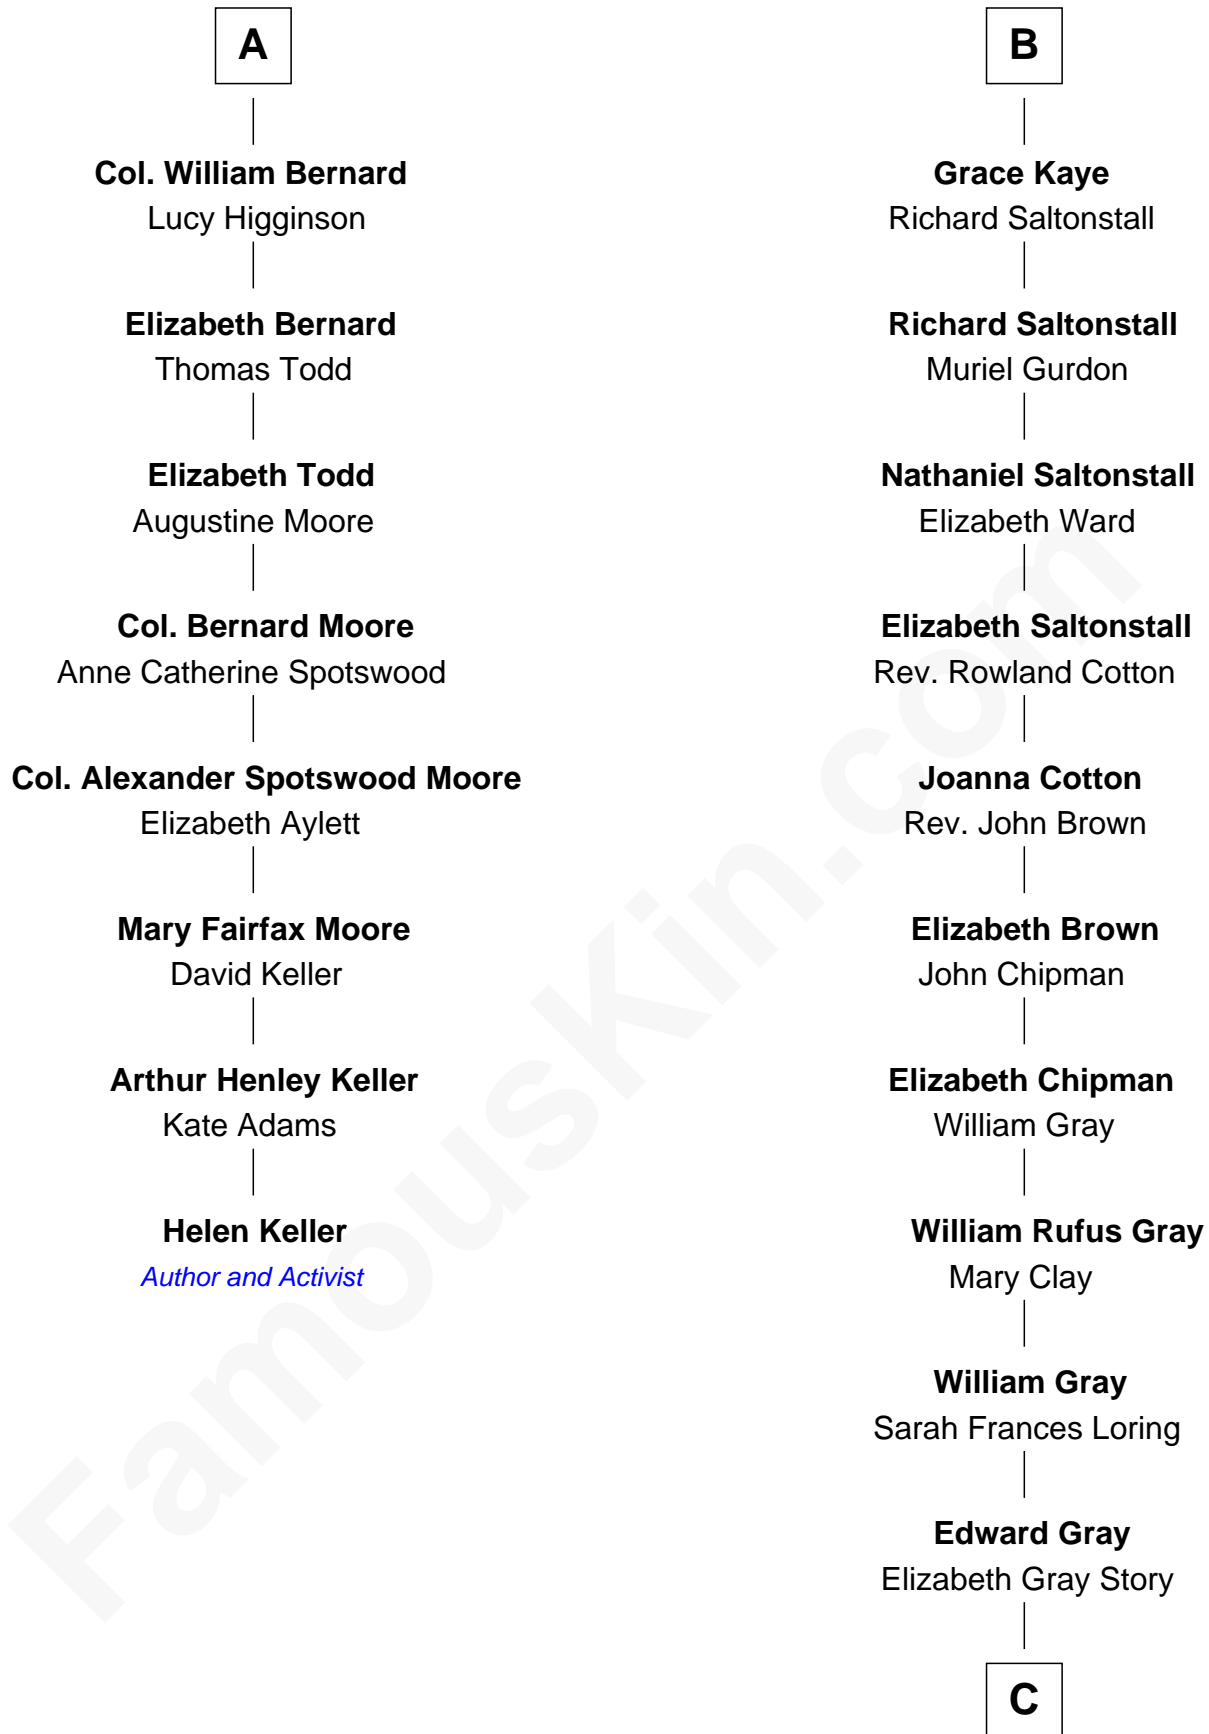

FamousKin.com Relationship Chart of

Helen Keller

Author and Activist

14th cousin 5 times removed of

Story Musgrave

NASA Astronaut

C

Marguerite Gray
John Butler Swann

Marguerite Swann
Percy Musgrave

Story Musgrave
NASA Astronaut

FamousKin.com