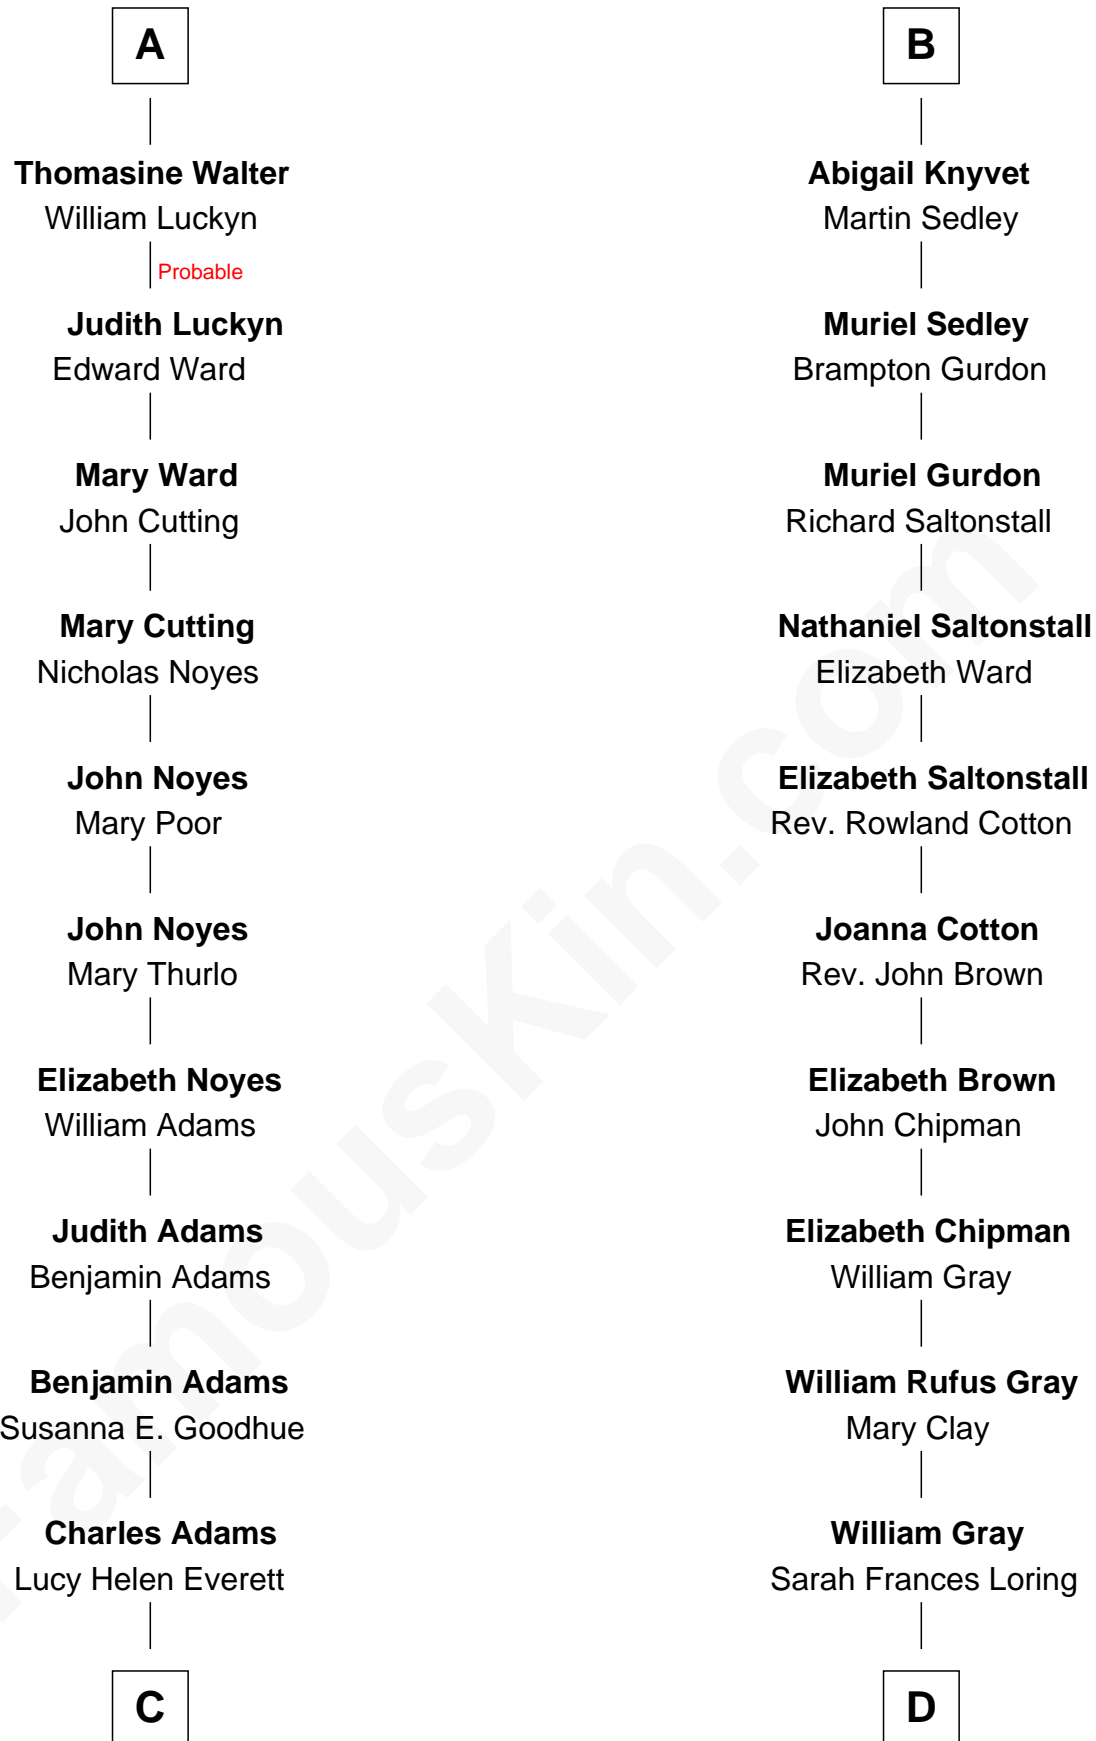

FamousKin.com Relationship Chart of

Helen Keller

Author and Activist

18th cousin 2 times removed of

Story Musgrave

NASA Astronaut

Sir John Howard

Alice de Bois

Joan Howard
Sir Peter de Brewes

Beatrice Brewes
Sir Hugh Shirley

Sir Ralph Shirley
Joan Basset

Beatrice Shirley
John Brome

Isabel Brome
John Denton

Thomas Denton
Jane Webbe

Isabel Denton
William ap Walter

A

Sir Robert Howard
Margaret de Scales

Sir John Howard
Alice Tendring

Sir Robert Howard
Margaret Mowbray

Sir John Howard
Margaret Chedworth

Katherine Howard
Sir John Bouchier

Jane Bouchier
Edmund Knyvet

John Knyvet
Agnes Harcourt

B

C

Kate Adams
Arthur Henley Keller

Helen Keller
Author and Activist

D

Edward Gray
Elizabeth Gray Story

Marguerite Gray
John Butler Swann

Marguerite Swann
Percy Musgrave