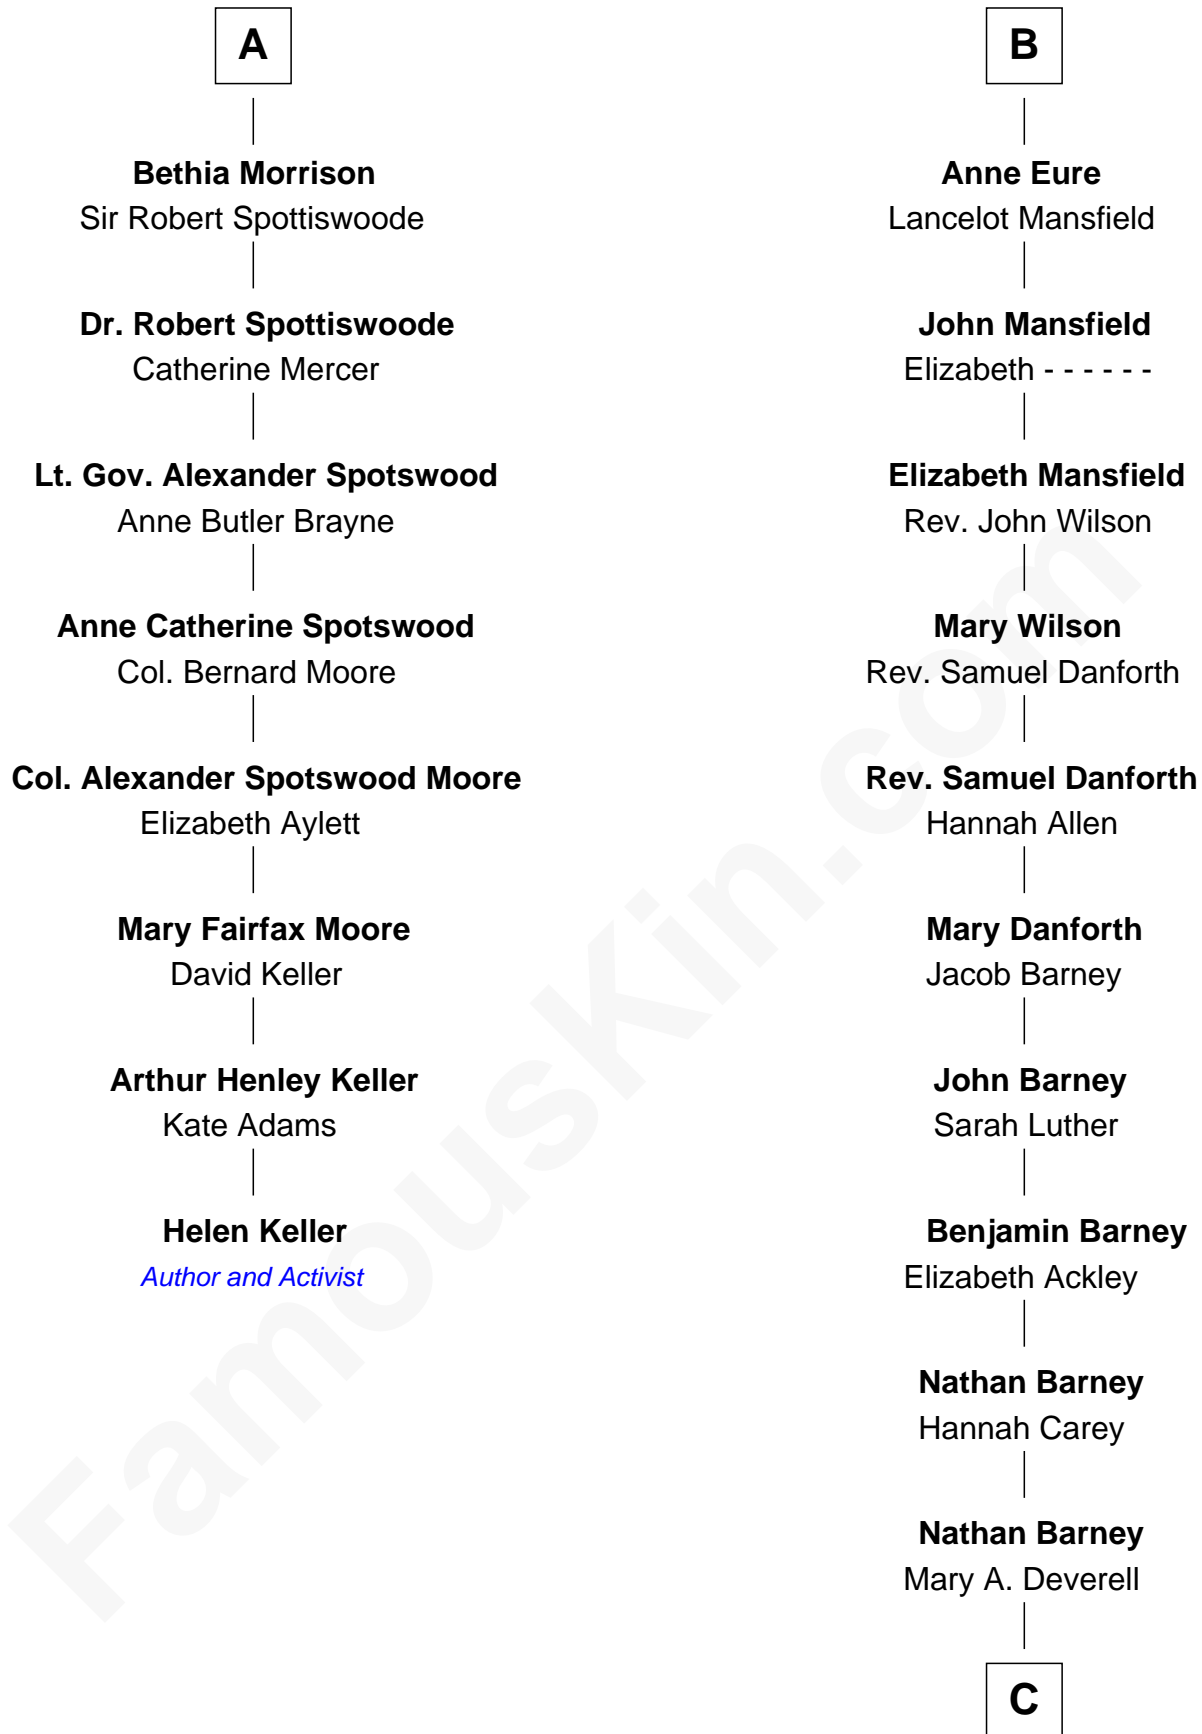

# FamousKin.com Relationship Chart of

**Helen Keller**

*Author and Activist*

14th cousin 5 times removed of

**Elizabeth Montgomery**

*TV Actress - "Bewitched"*

**John of Gaunt**

Katherine Roet

**Sir John Beaufort**  
Margaret de Holand

**Joan Beaufort**  
Sir James Stewart

**John Stewart**  
Eleanor Sinclair

**Jean Stewart**  
James Arbuthnott

**Isabel Arbuthnott**  
Sir Robert Maule

**William Maule**  
Bethia Guthrie

**Eleanor Maule**  
Sir Alexander Morrison

**A**

**Joan Beaufort**  
Sir Robert de Ferrers

**Elizabeth Ferrers**  
Sir John de Greystoke

**Eleanor Greystoke**  
Sir Ralph Eure

**Sir William Eure**  
Margaret Constable

**Sir Ralph Eure**  
Muriel Hastings

**Sir William Eure**  
Elizabeth Willoughby

**Sir Ralph Eure**  
Margery Bowes

**B**

**C**

—  
**Mary Weed Barney**  
Henry Montgomery

—  
**Henry Montgomery**  
Elizabeth Bryan Allen