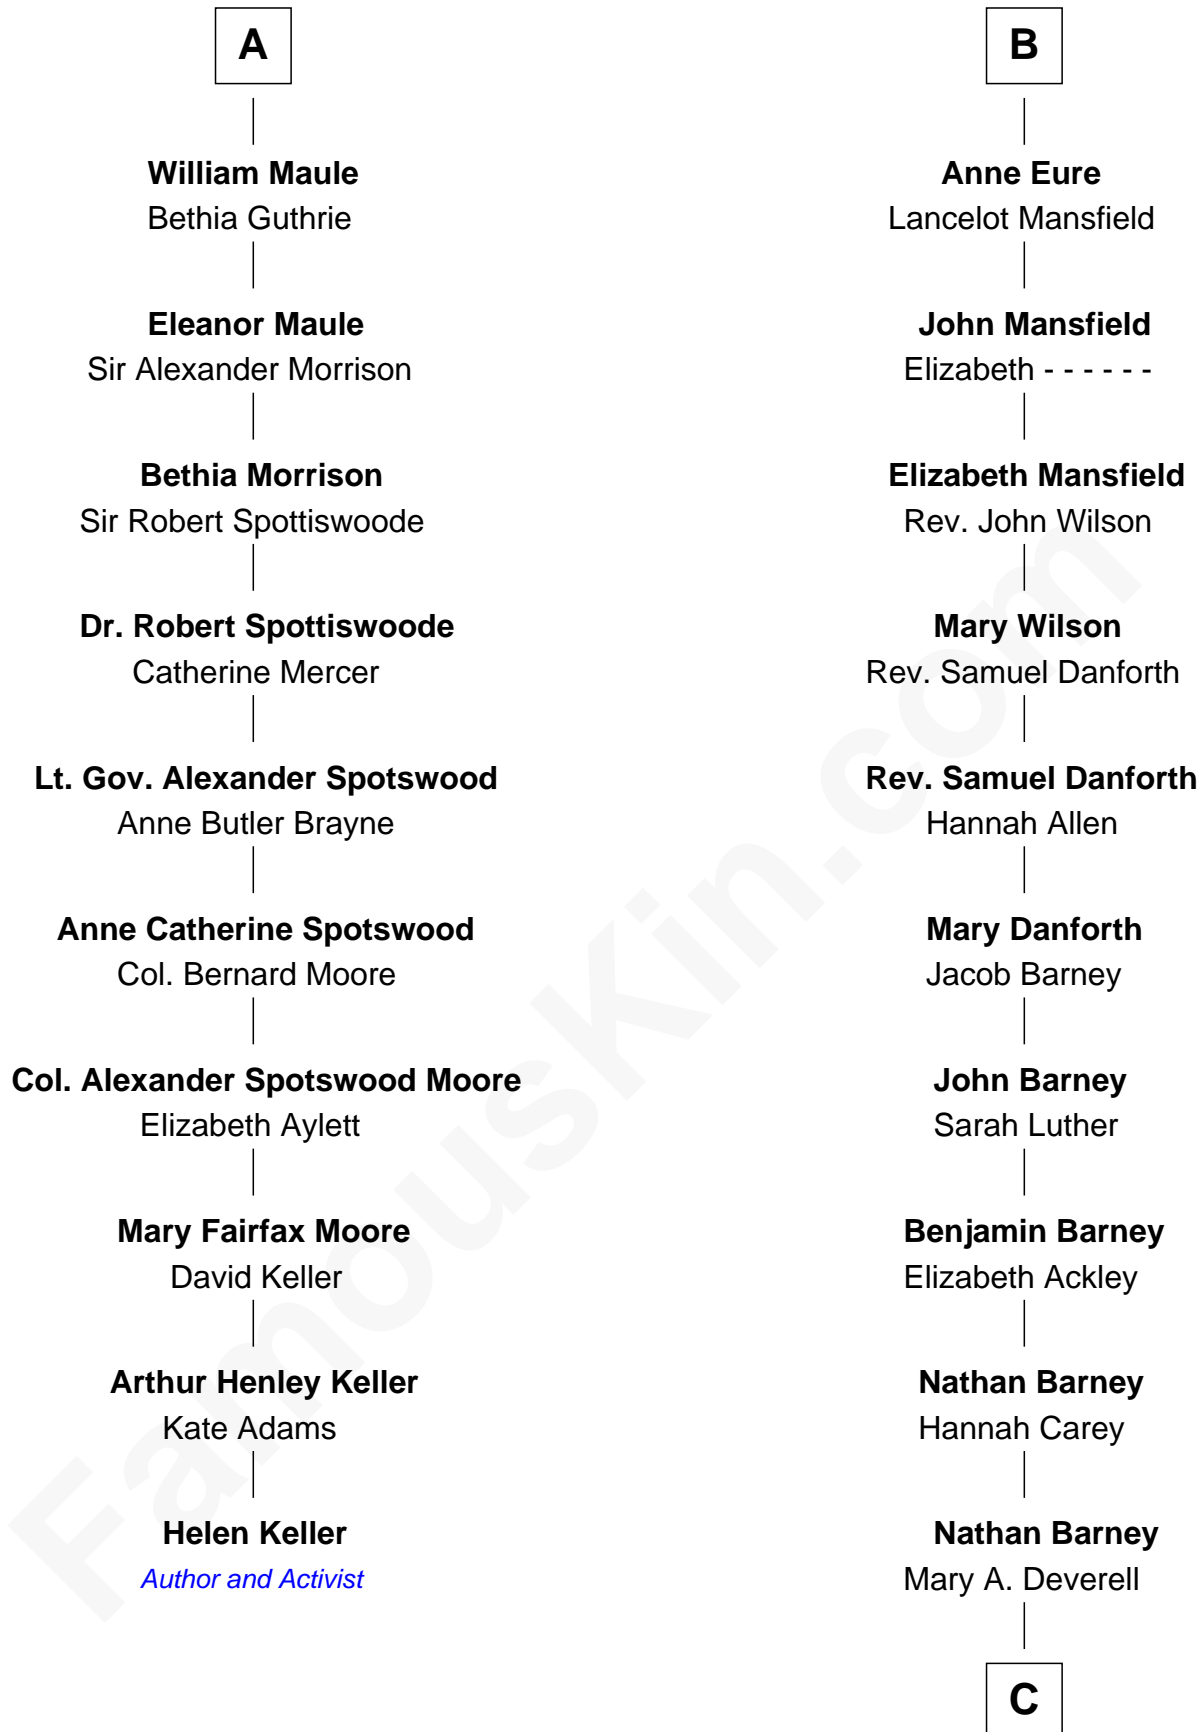

FamousKin.com Relationship Chart of

Helen Keller

Author and Activist

16th cousin 3 times removed of

Elizabeth Montgomery

TV Actress - "Bewitched"

Edmund Fitzalan

Alice de Warenne

Richard Fitzalan
Eleanor Plantagenet

Alice Fitzalan
Sir Thomas de Holand

Margaret de Holand
Sir John Beaufort

Joan Beaufort
Sir James Stewart

John Stewart
Eleanor Sinclair

Jean Stewart
James Arbuthnott

Isabel Arbuthnott
Sir Robert Maule

A

Aline Fitzalan
Sir Roger le Strange

Lucy le Strange
Sir William Willoughby

Margery Willoughby
Sir William FitzHugh

Maud FitzHugh
Sir William Bowes

Sir Ralph Bowes
Margery Conyers

Sir Ralph Bowes
Elizabeth Clifford

Margery Bowes
Sir Ralph Eure

B

C

—
Mary Weed Barney
Henry Montgomery

—
Henry Montgomery
Elizabeth Bryan Allen

—
Elizabeth Montgomery
TV Actress - "Bewitched"

FamousKin.com