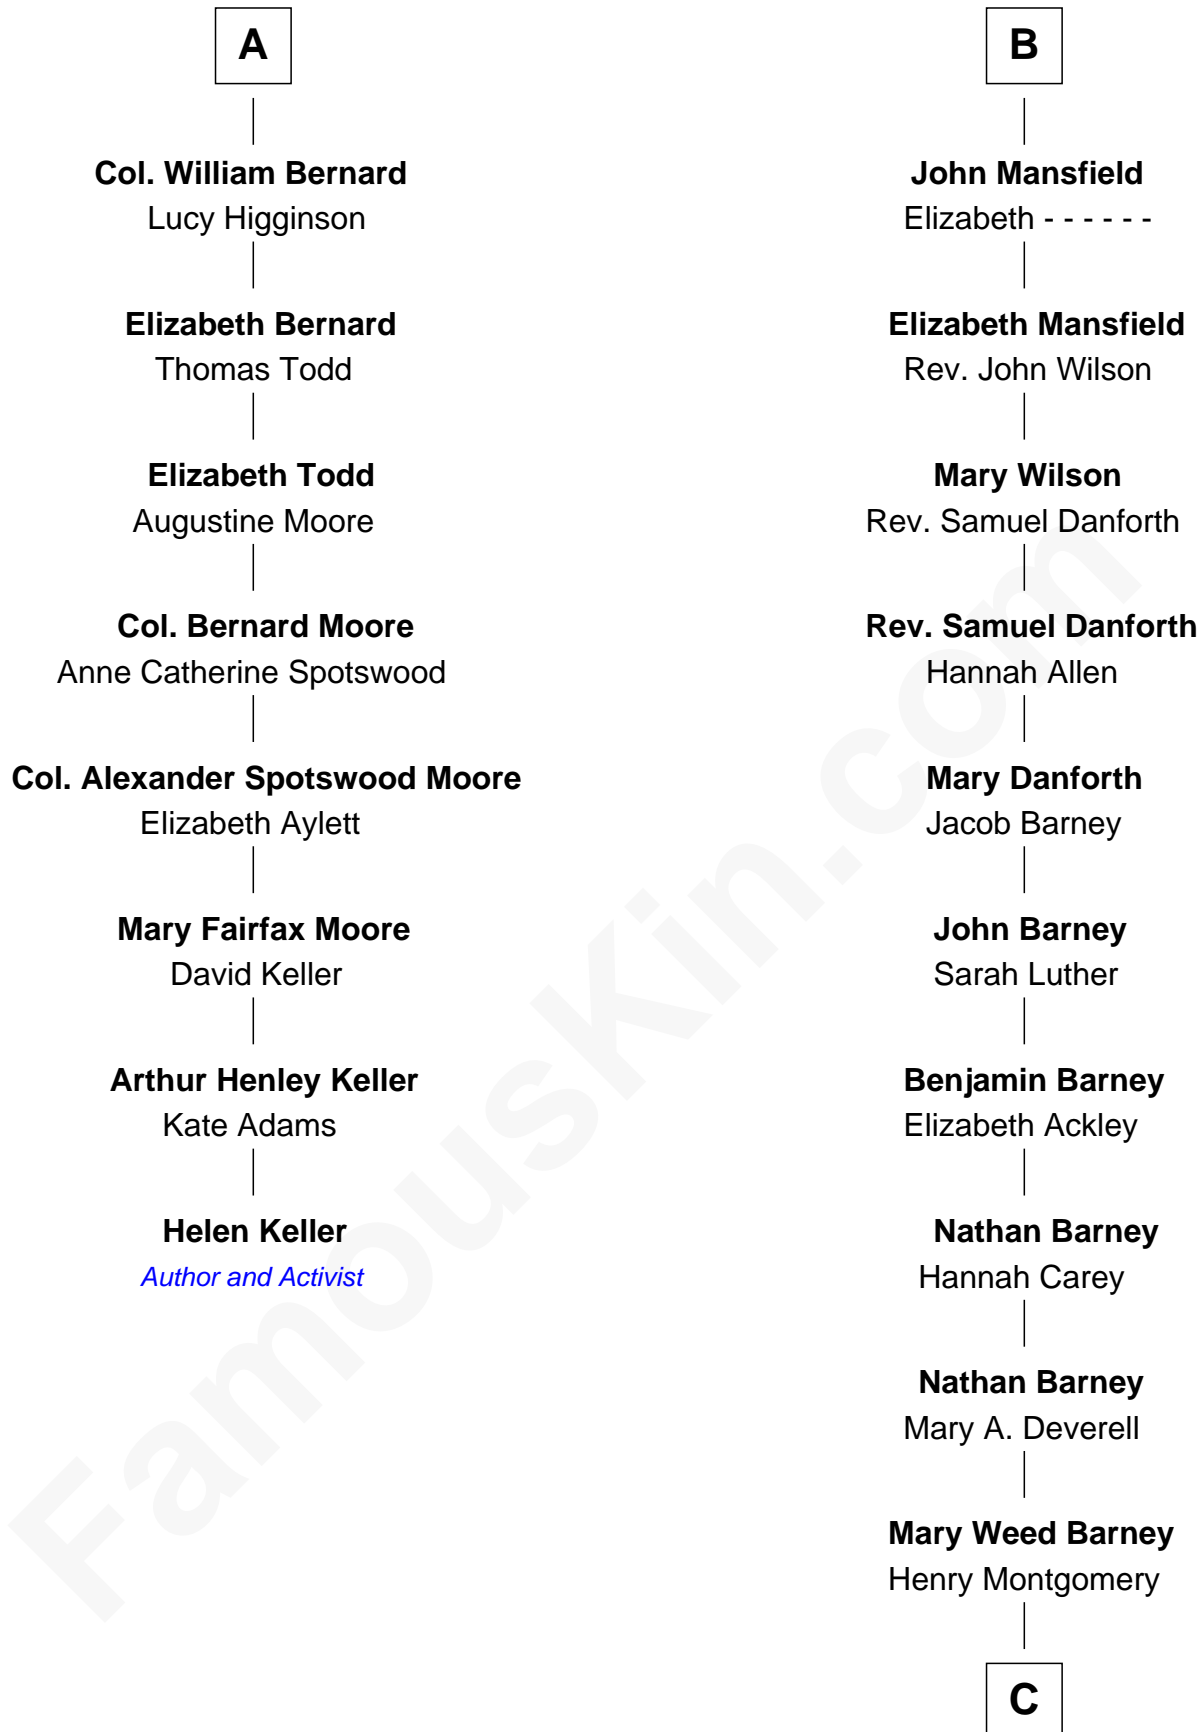

FamousKin.com Relationship Chart of

Helen Keller

Author and Activist

14th cousin 4 times removed of

Elizabeth Montgomery

TV Actress - "Bewitched"

C

Henry Montgomery
Elizabeth Bryan Allen

Elizabeth Montgomery
TV Actress - "Bewitched"

FamousKin.com