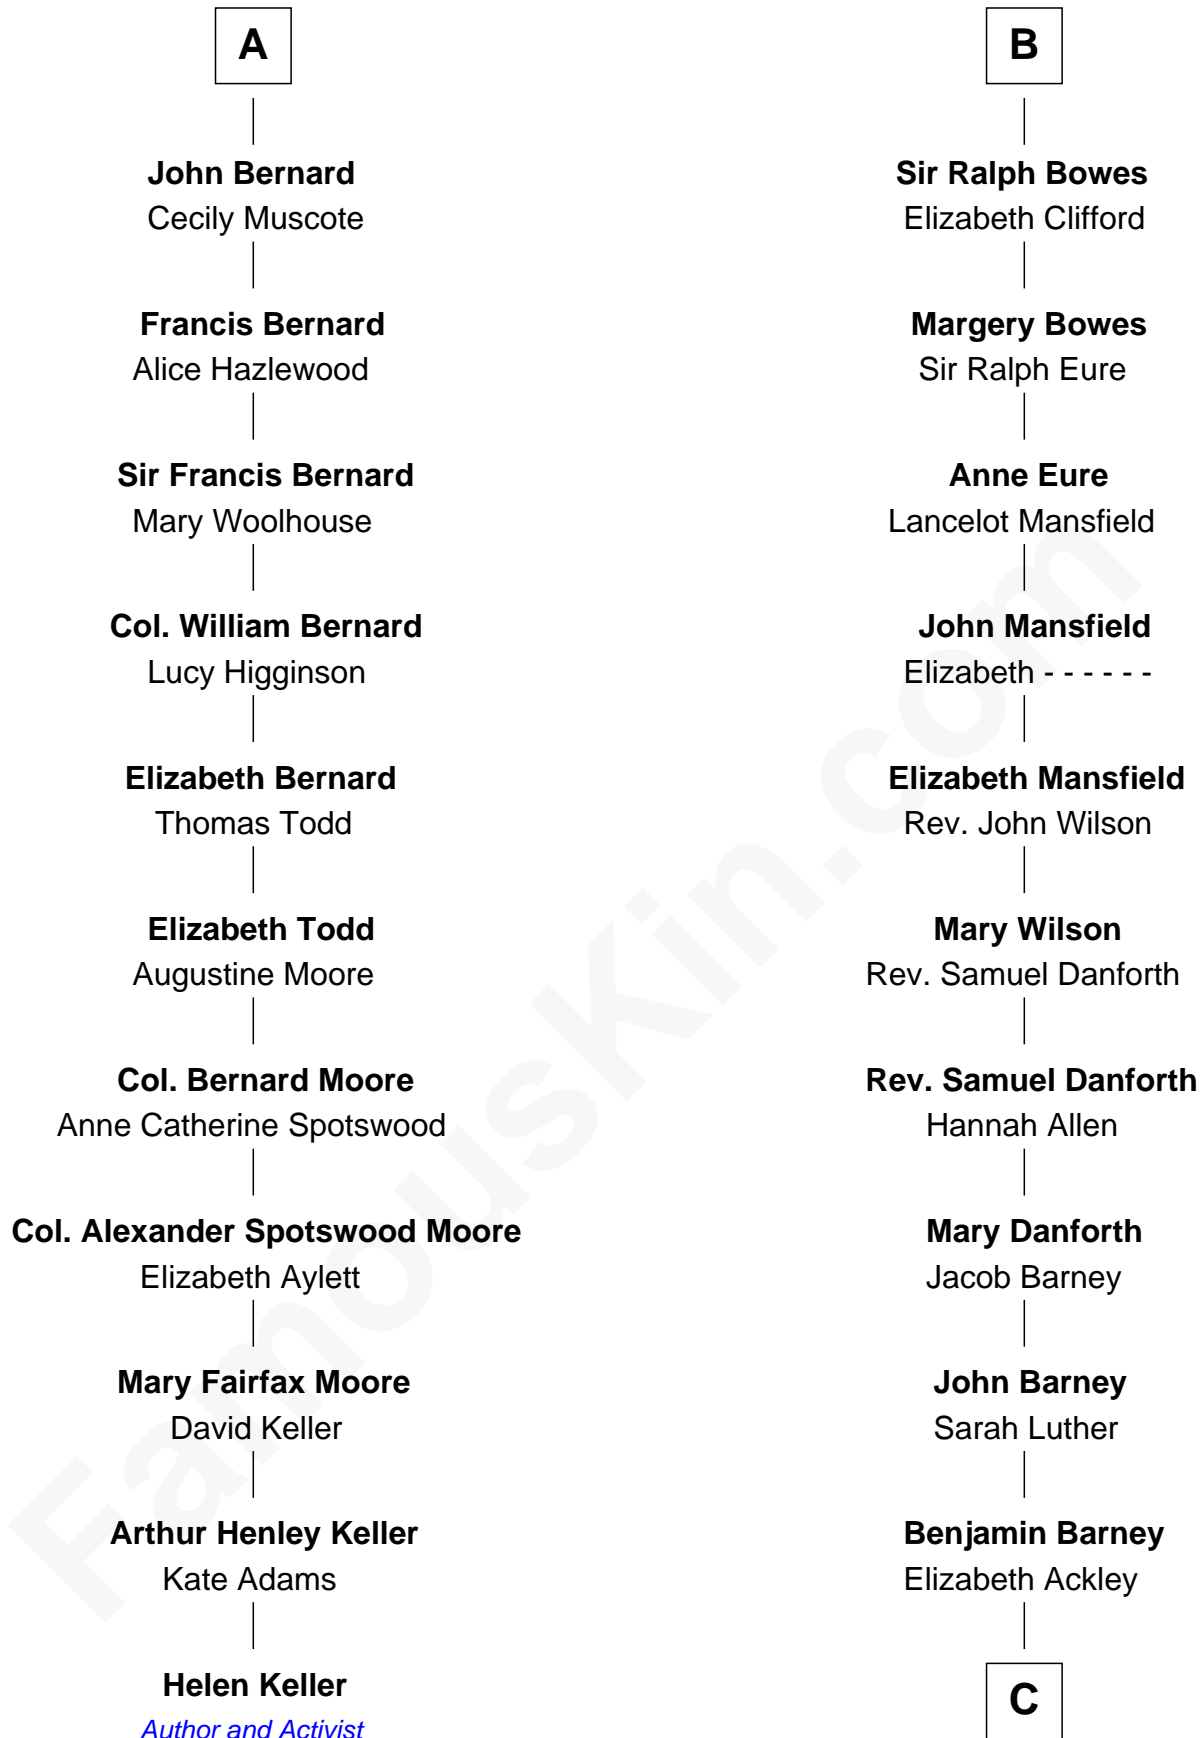

FamousKin.com Relationship Chart of

Helen Keller

Author and Activist

17th cousin 4 times removed of

Elizabeth Montgomery

TV Actress - "Bewitched"

C

Nathan Barney
Hannah Carey

Nathan Barney
Mary A. Deverell

Mary Weed Barney
Henry Montgomery

Henry Montgomery
Elizabeth Bryan Allen

Elizabeth Montgomery
TV Actress - "Bewitched"

FamousKin.com