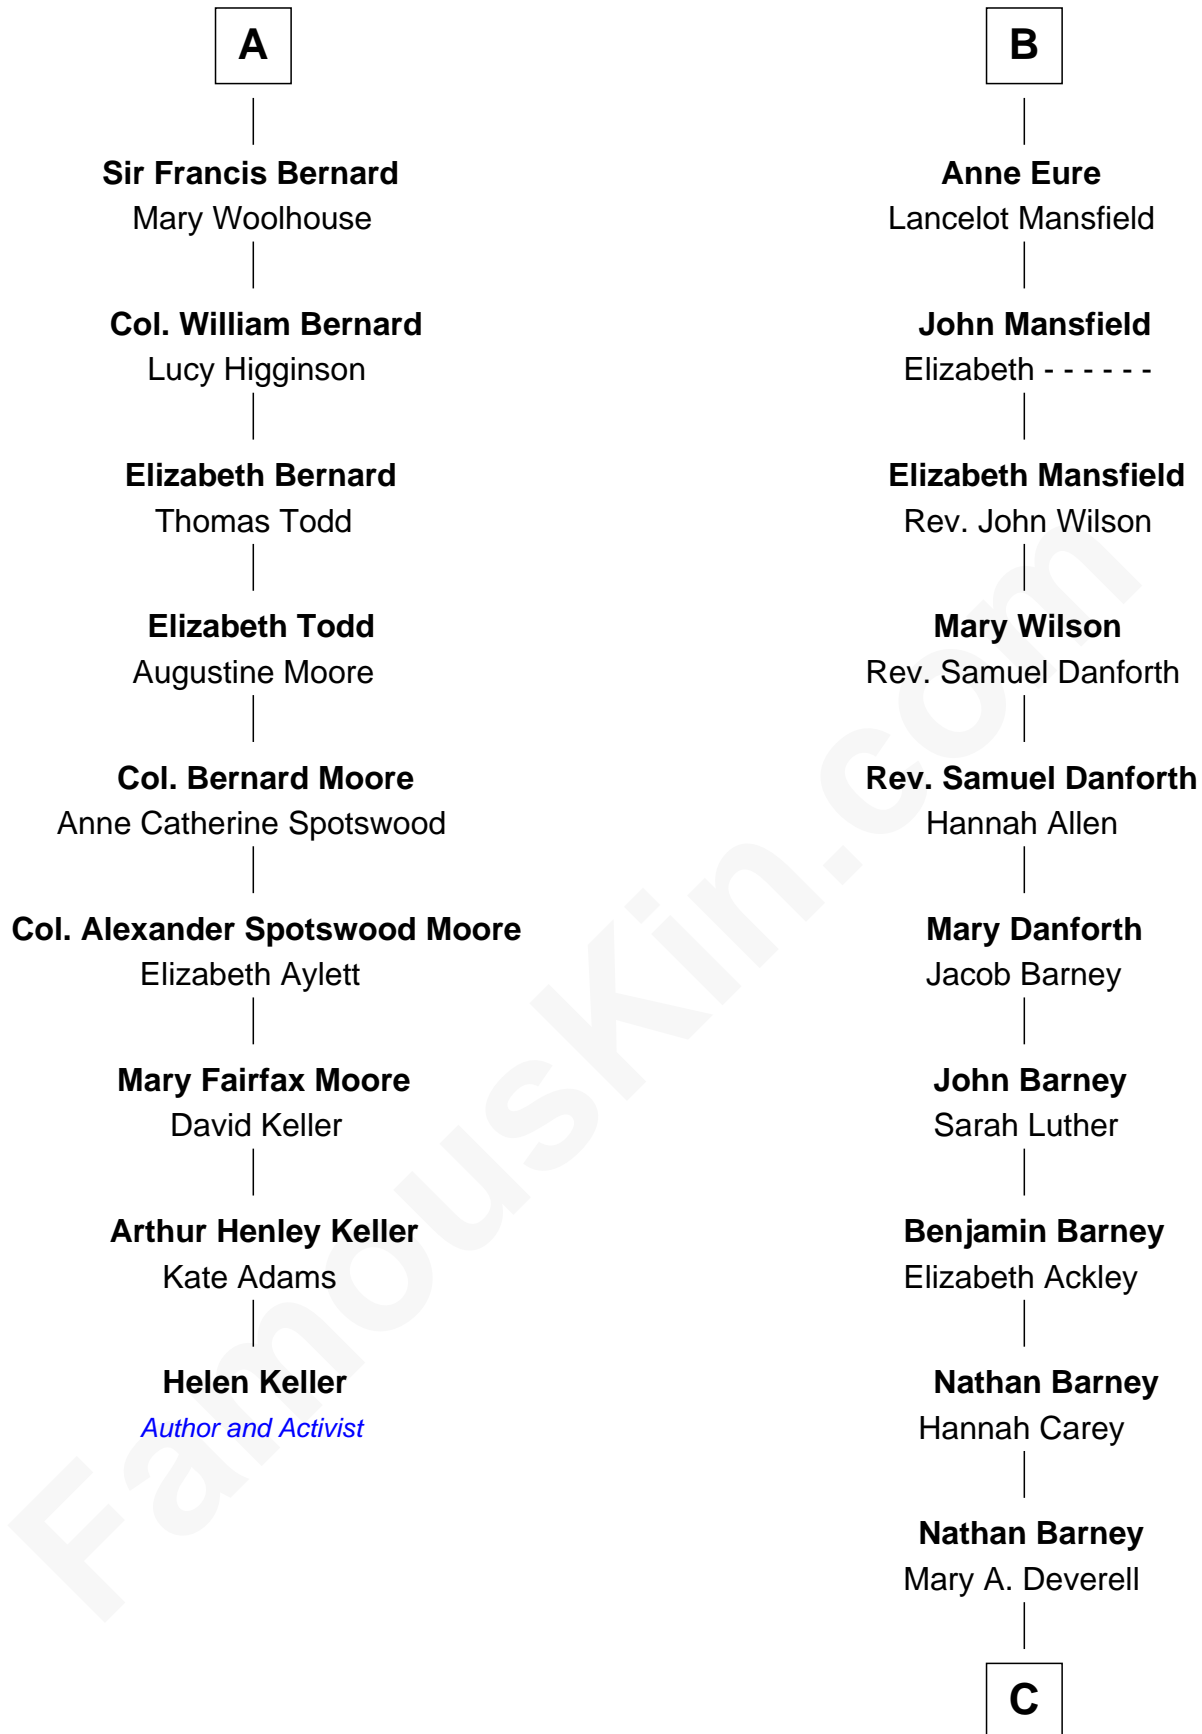

FamousKin.com

Relationship Chart of

Helen Keller

Author and Activist

15th cousin 4 times removed of

Elizabeth Montgomery

TV Actress - "Bewitched"

John de Welles

Sir Christopher Willoughby

Margaret Jenney

Elizabeth Willoughby

Sir William Eure

Sir Ralph Eure

Margery Bowes

B

C