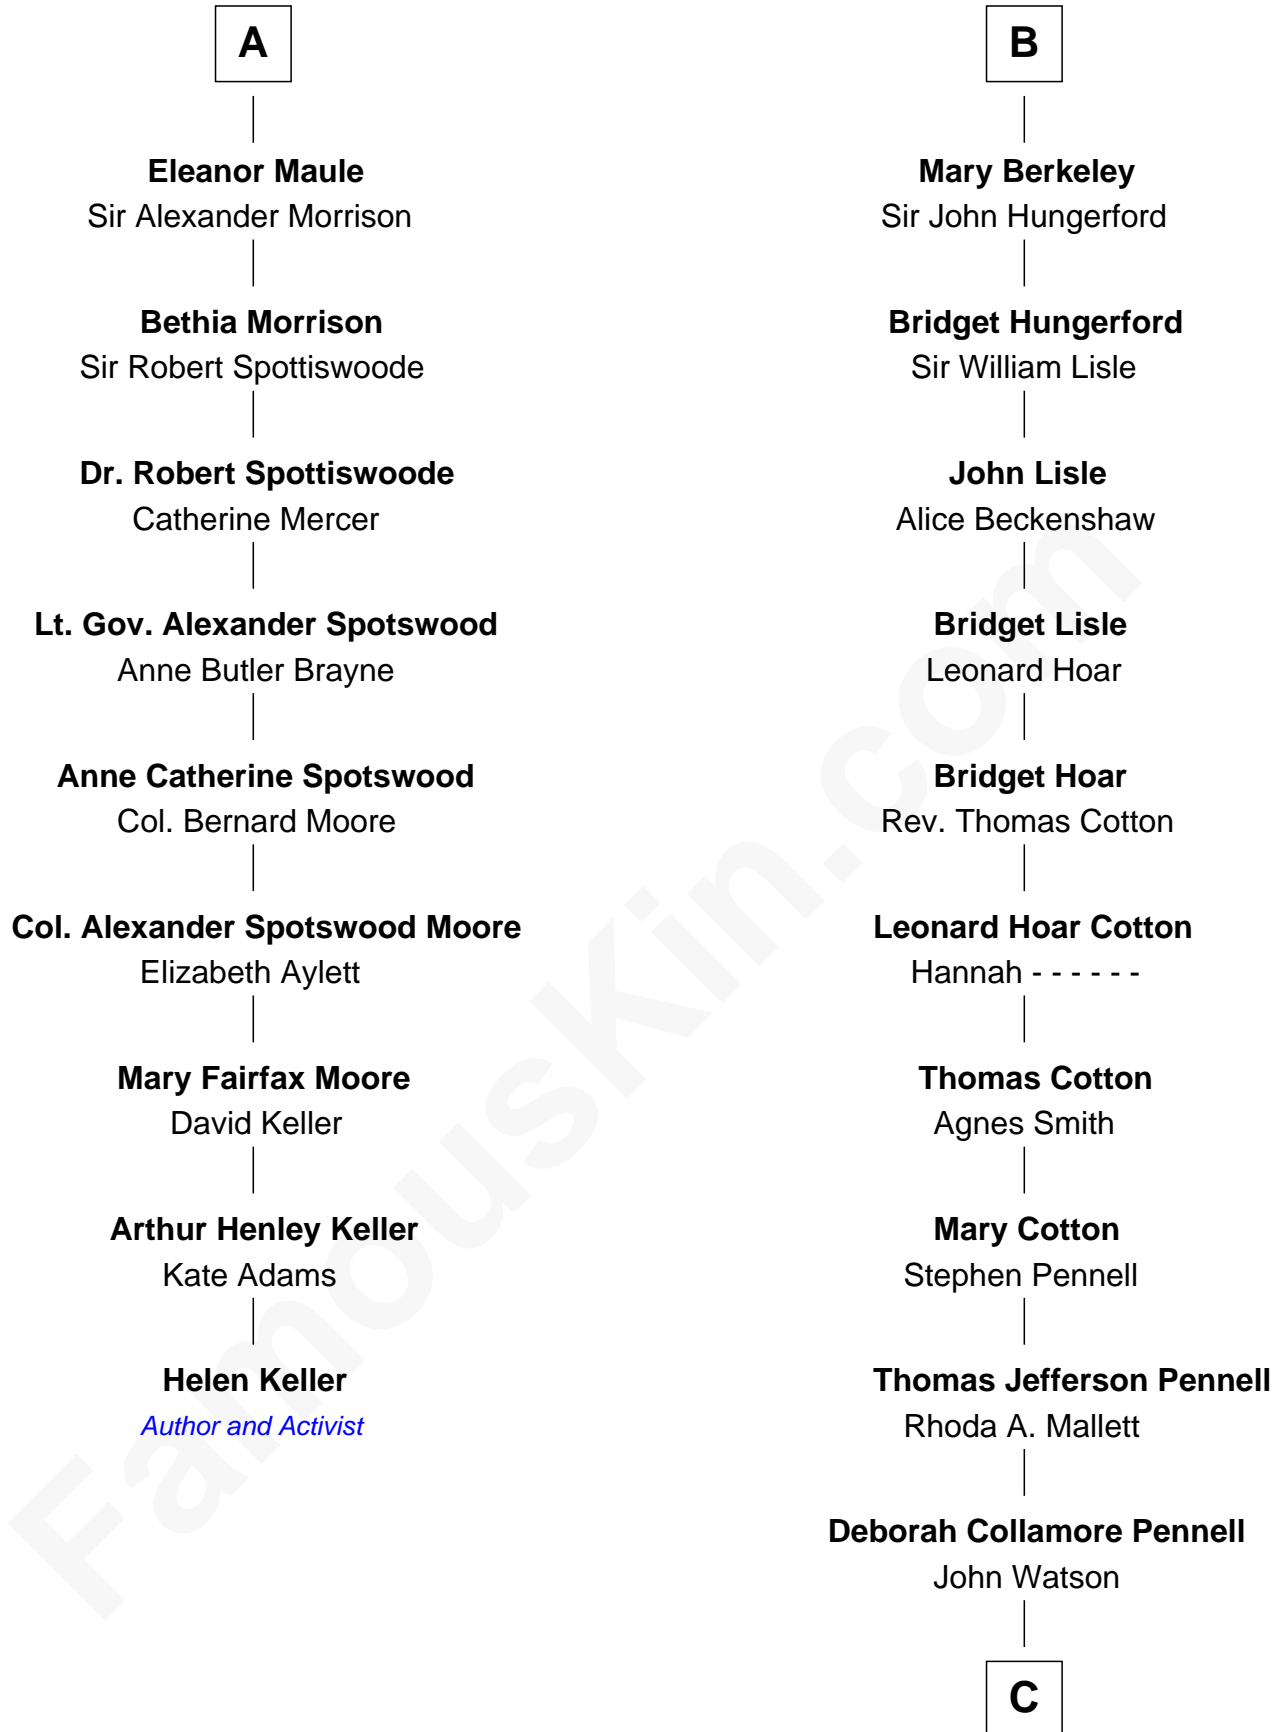

FamousKin.com Relationship Chart of

Helen Keller

Author and Activist

15th cousin 5 times removed of

Warren Buffett

Chairman & CEO, Berkshire Hathaway

C

—
Susan Ann Watson

Ford Bela Barber

—
Stella Frances Barber

John Ammon Stahl

—
Leila Stahl

Howard Homan Buffett

—
Warren Buffett

Chairman & CEO, Berkshire Hathaway

FamousKin.com