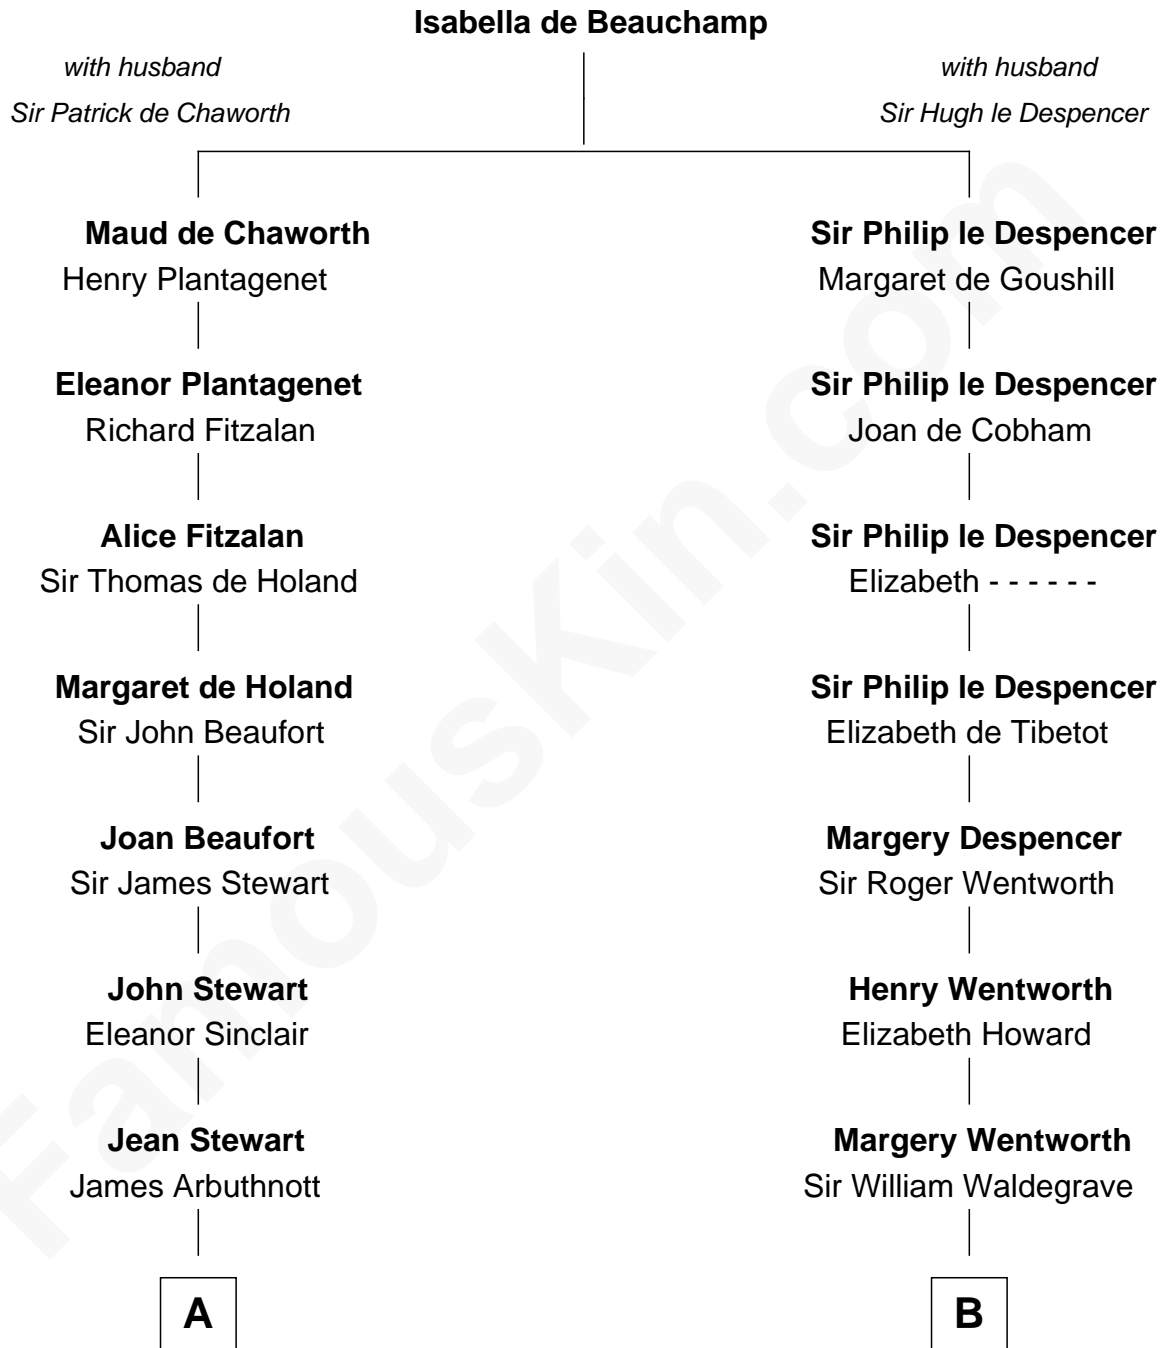

# FamousKin.com Relationship Chart of

**Helen Keller**

*Author and Activist*

17th cousin 3 times removed of

**Walt Disney**

*Co-Founder of The Walt Disney Company*

**C**

—  
**Eber Call**  
Violette Lawrence

—  
**Charles Call**  
Henrietta Gross

—  
**Flora Call**  
Elias Charles Disney

—  
**Walt Disney**  
*Co-Founder of The Walt Disney Co.*