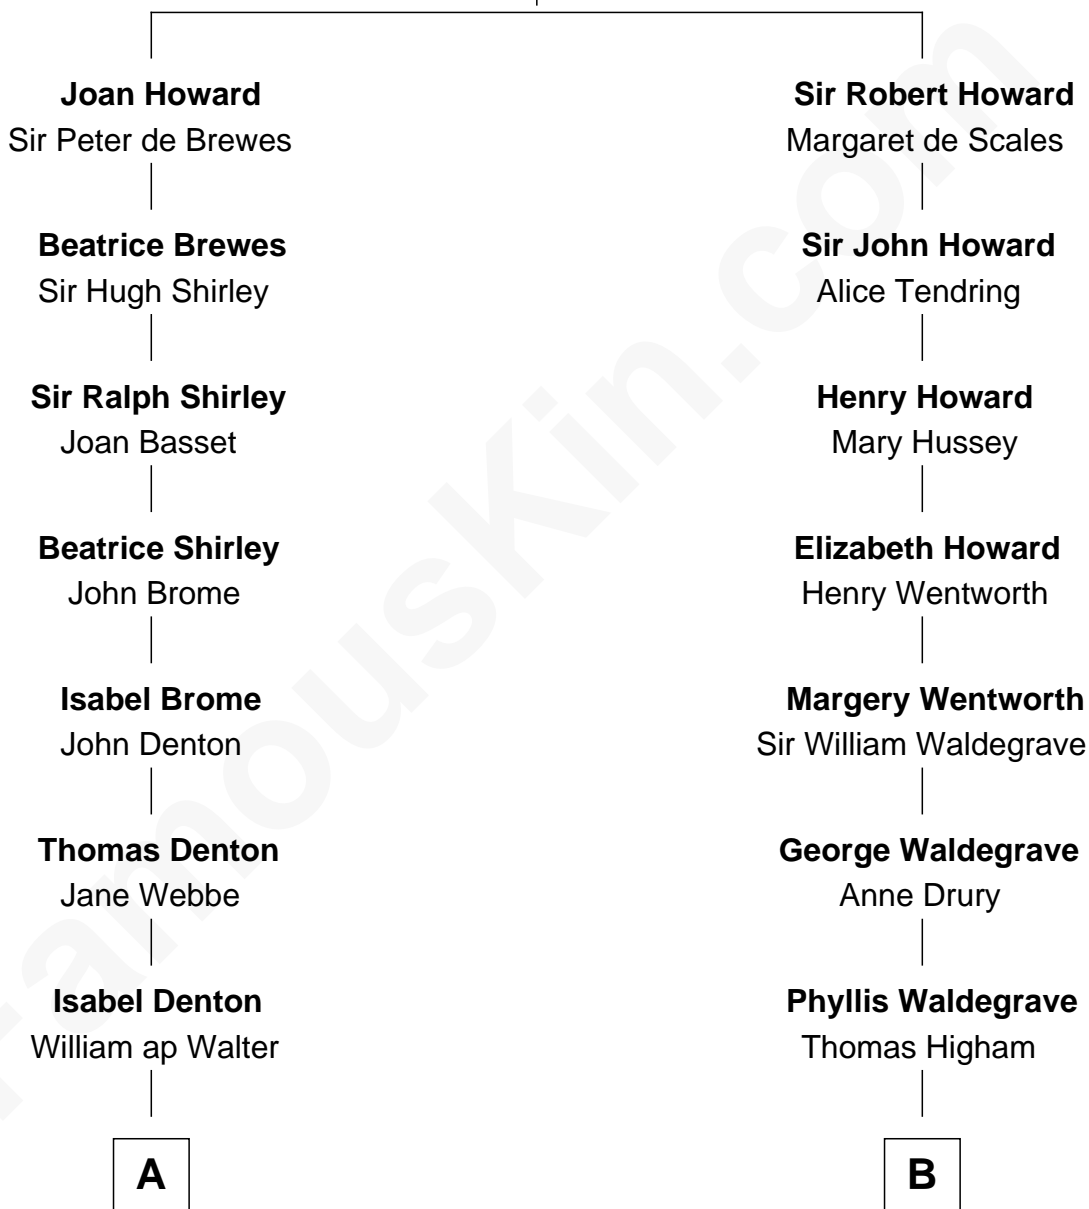

FamousKin.com Relationship Chart of

Helen Keller

Author and Activist

18th cousin of

Walt Disney

Co-Founder of The Walt Disney Company

Sir John Howard

Alice de Bois

C

Kate Adams
Arthur Henley Keller

Helen Keller
Author and Activist

D

Flora Call
Elias Charles Disney

Walt Disney
Co-Founder of The Walt Disney Co.

FamousKin.com