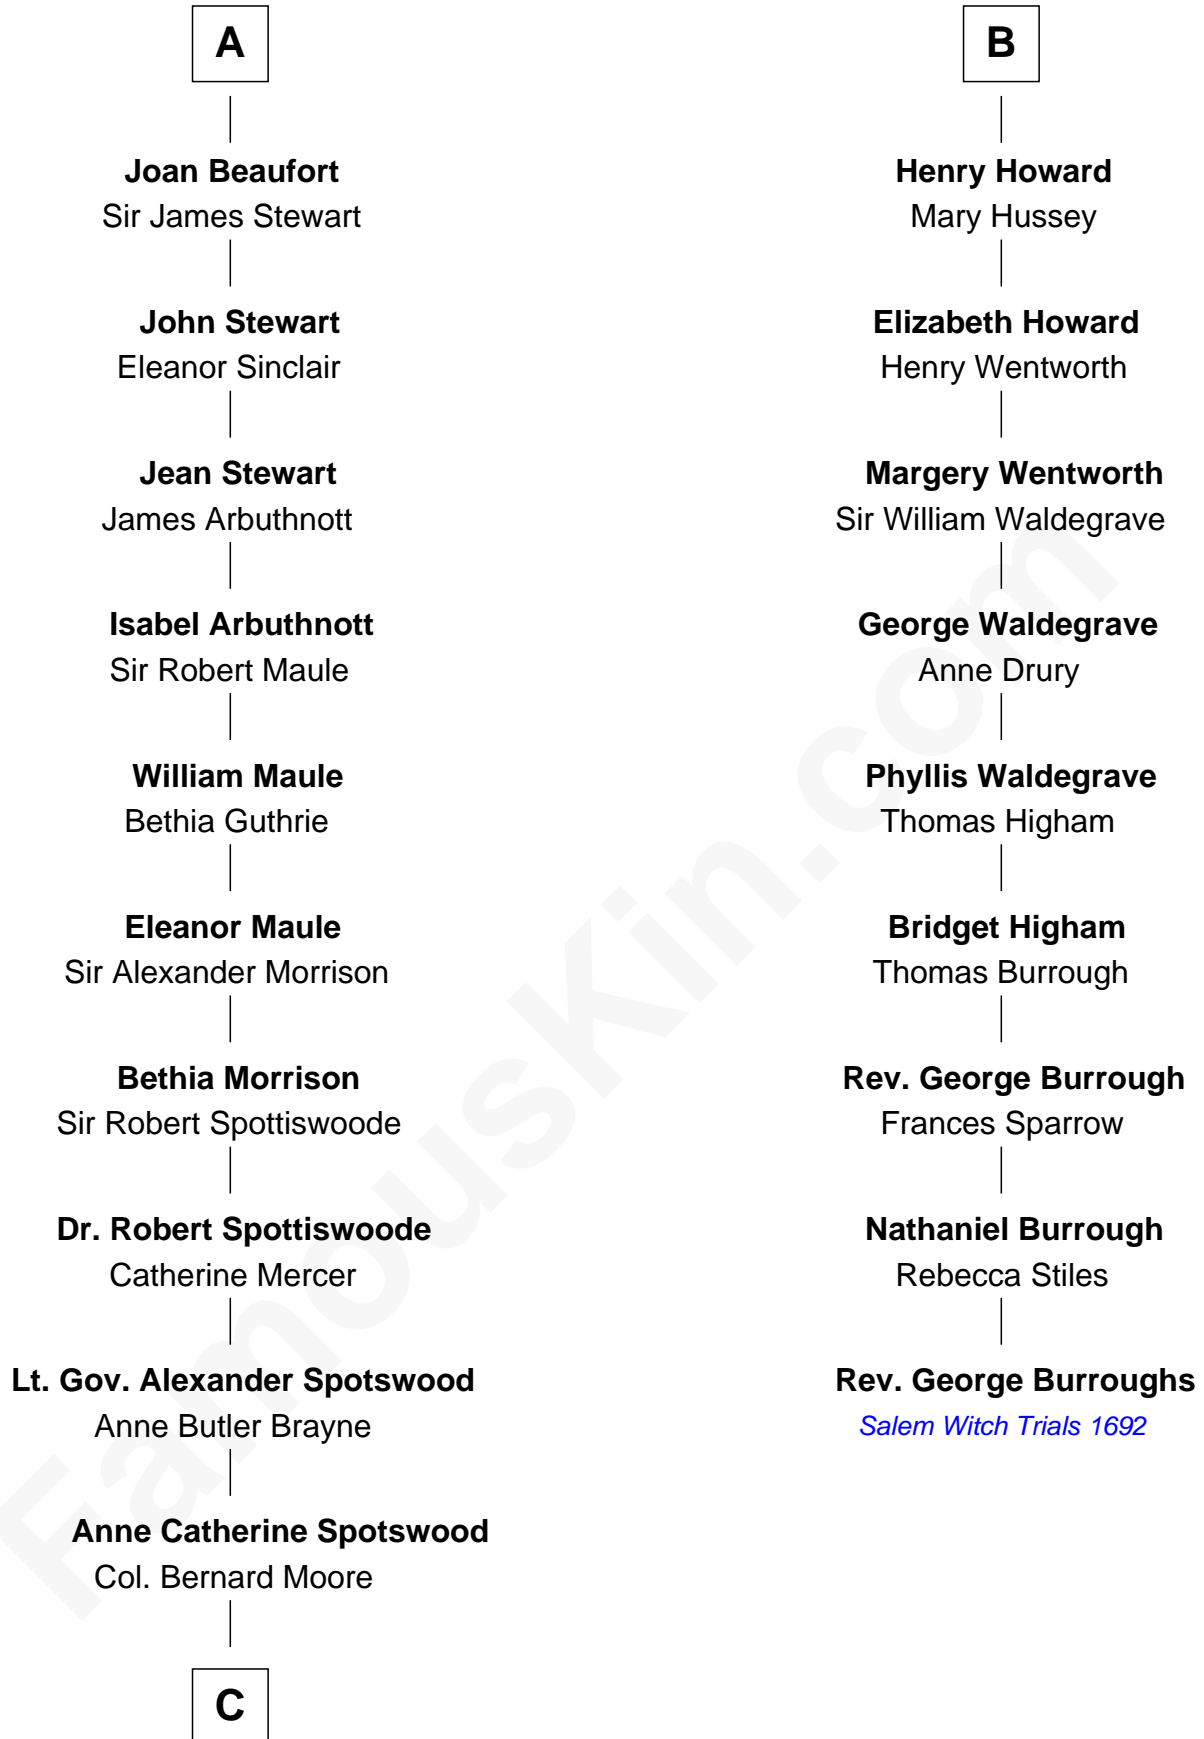

## Relationship Chart of Helen Keller

*Author and Activist*

15th cousin 5 times removed of

**Rev. George Burroughs**

*Executed for Witchcraft, Salem 1692*

**C**

Col. Alexander Spotswood Moore

Elizabeth Aylett

Mary Fairfax Moore

David Keller

Arthur Henley Keller

Kate Adams

**Helen Keller**

*Author and Activist*

FamousKin.com