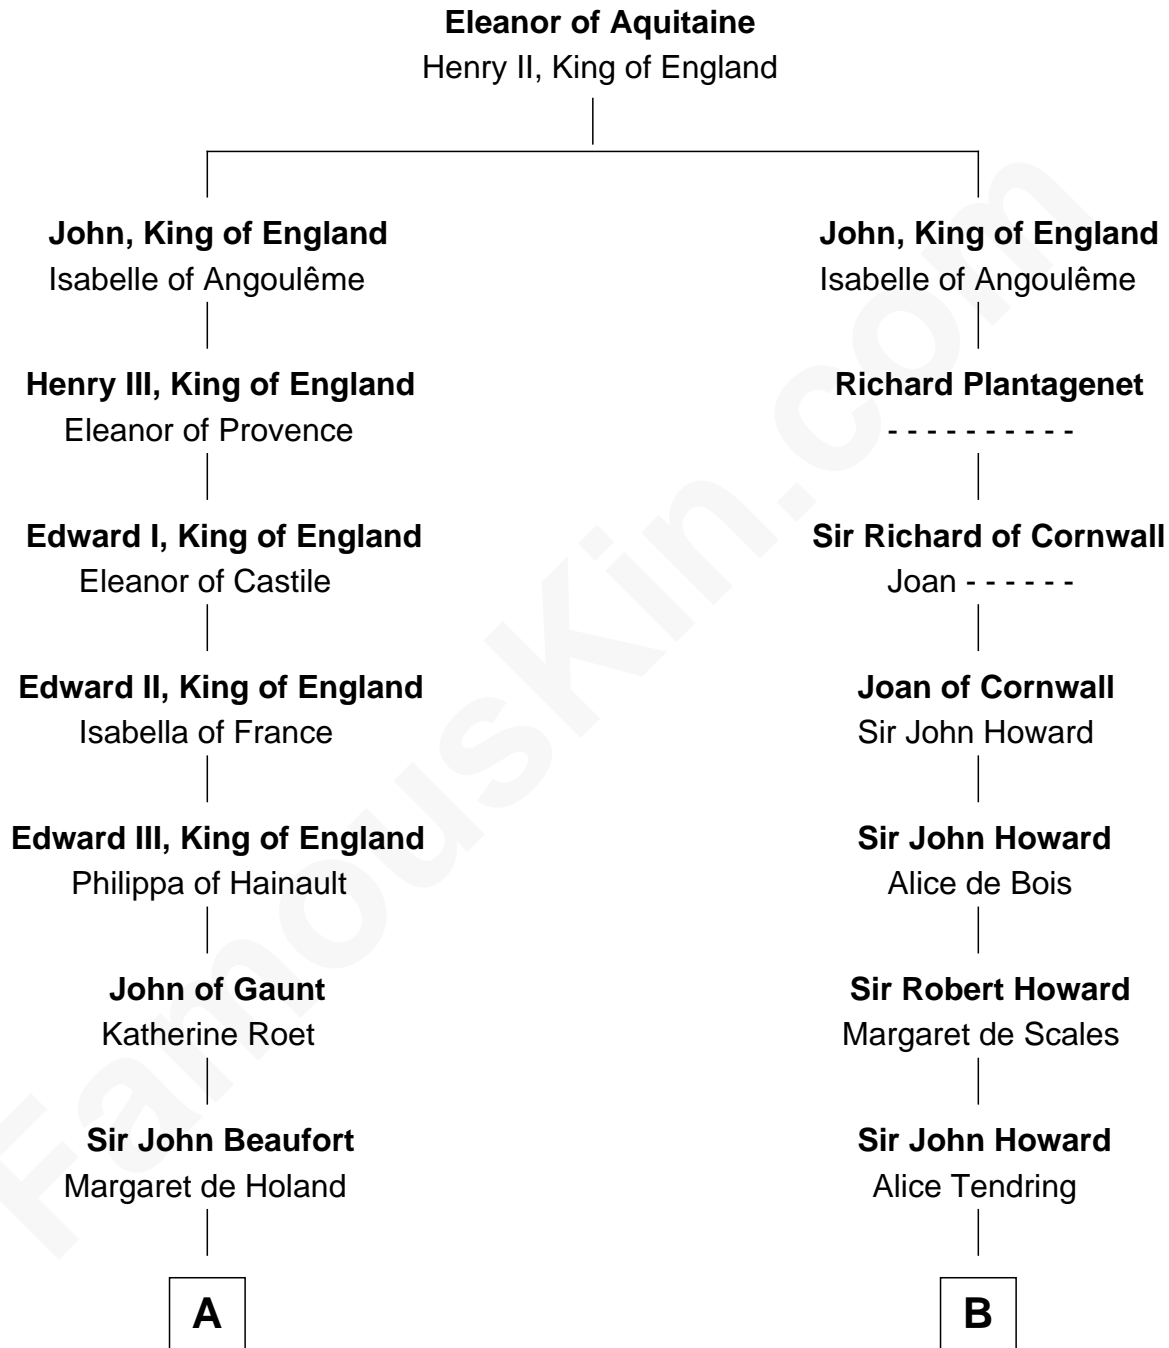

# FamousKin.com

## Relationship Chart of Helen Keller

*Author and Activist*

15th cousin 5 times removed of

**Rev. George Burroughs**

*Executed for Witchcraft, Salem 1692*

**C**

Col. Alexander Spotswood Moore

Elizabeth Aylett

Mary Fairfax Moore

David Keller

Arthur Henley Keller

Kate Adams

**Helen Keller**

*Author and Activist*

FamousKin.com