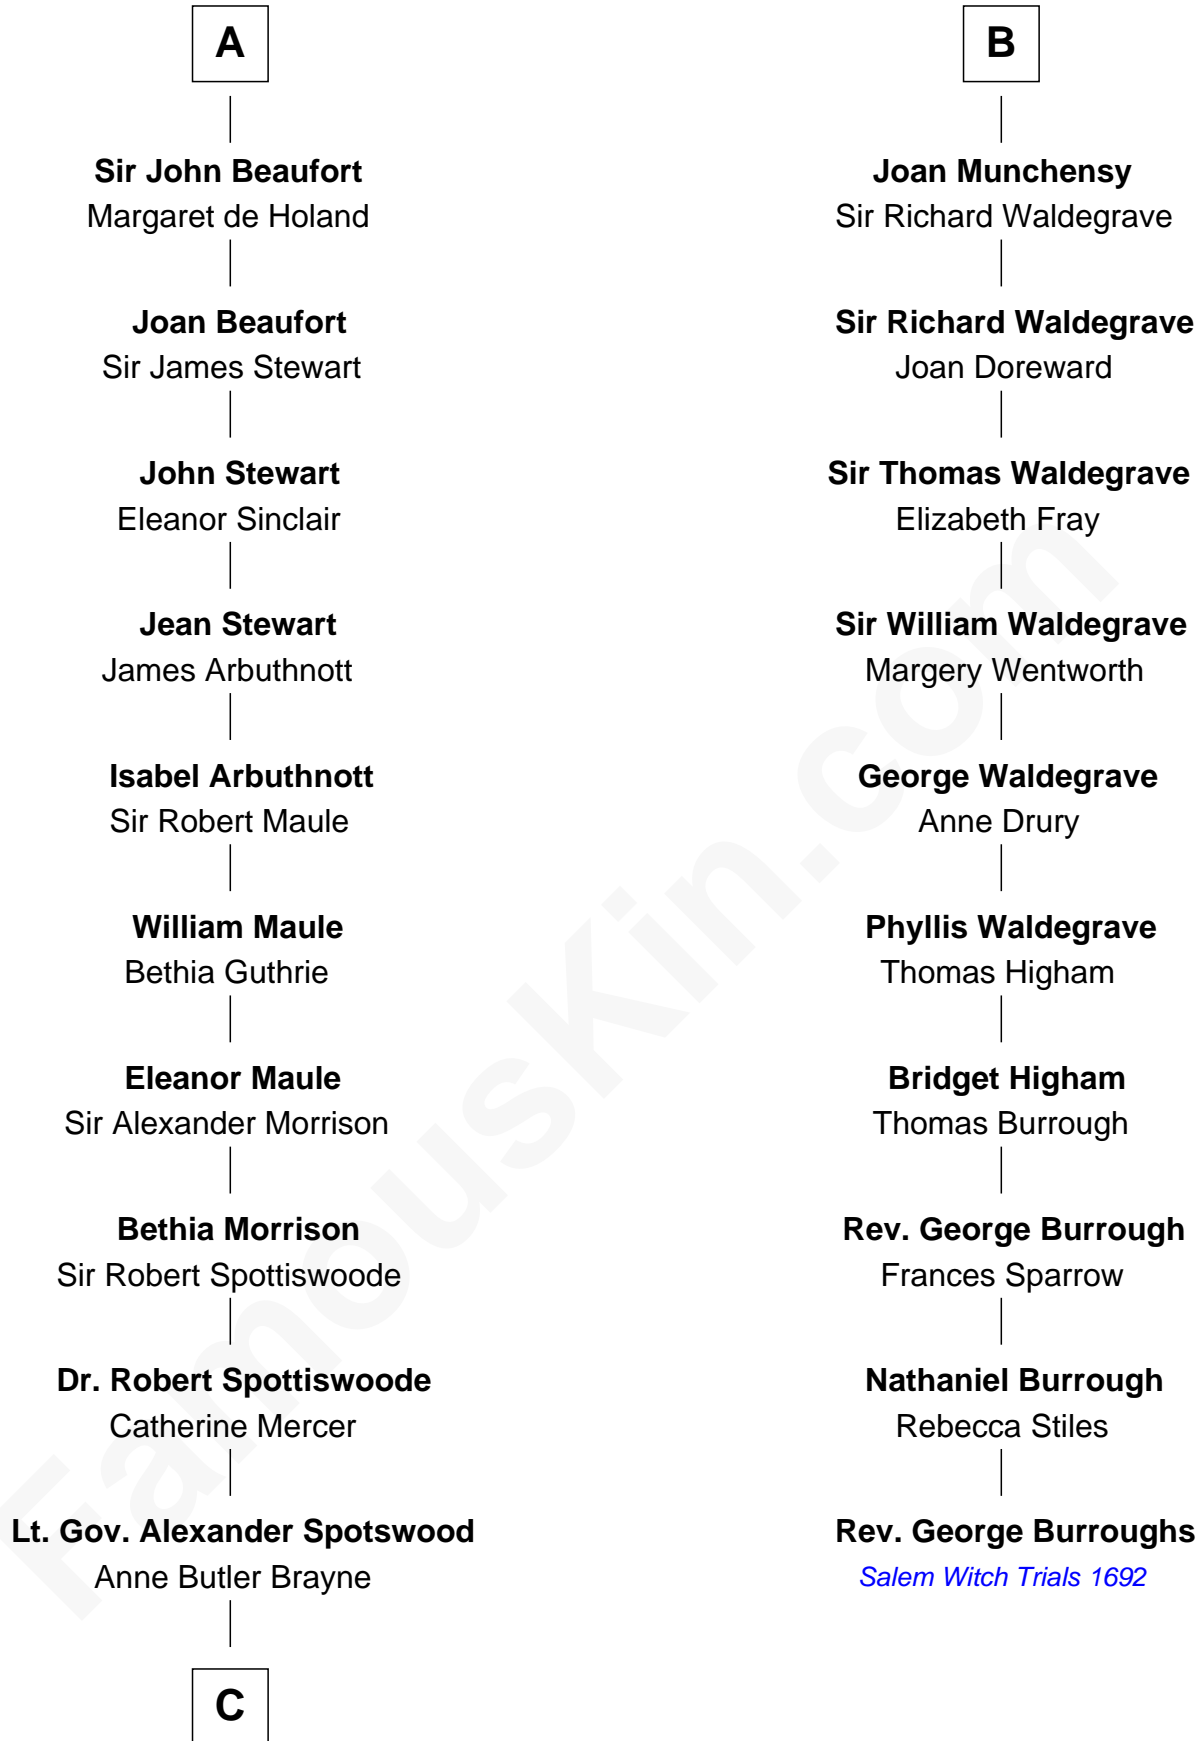

FamousKin.com Relationship Chart of

Helen Keller

Author and Activist

16th cousin 5 times removed of

Rev. George Burroughs

Executed for Witchcraft, Salem 1692

Geoffrey Plantagenet

Maud of England

Ida de Tony

Sir William Longespee

Ela of Salisbury

Ida Longespee

Sir William de Beauchamp

Beatrice de Beauchamp

Sir William de Munchensy

William de Munchensy

Alice - - - - -

Sir Thomas de Munchensy

Joyce - - - - -

Thomas Munchensy

Joan Vauncy

B

C

—
Anne Catherine Spotswood