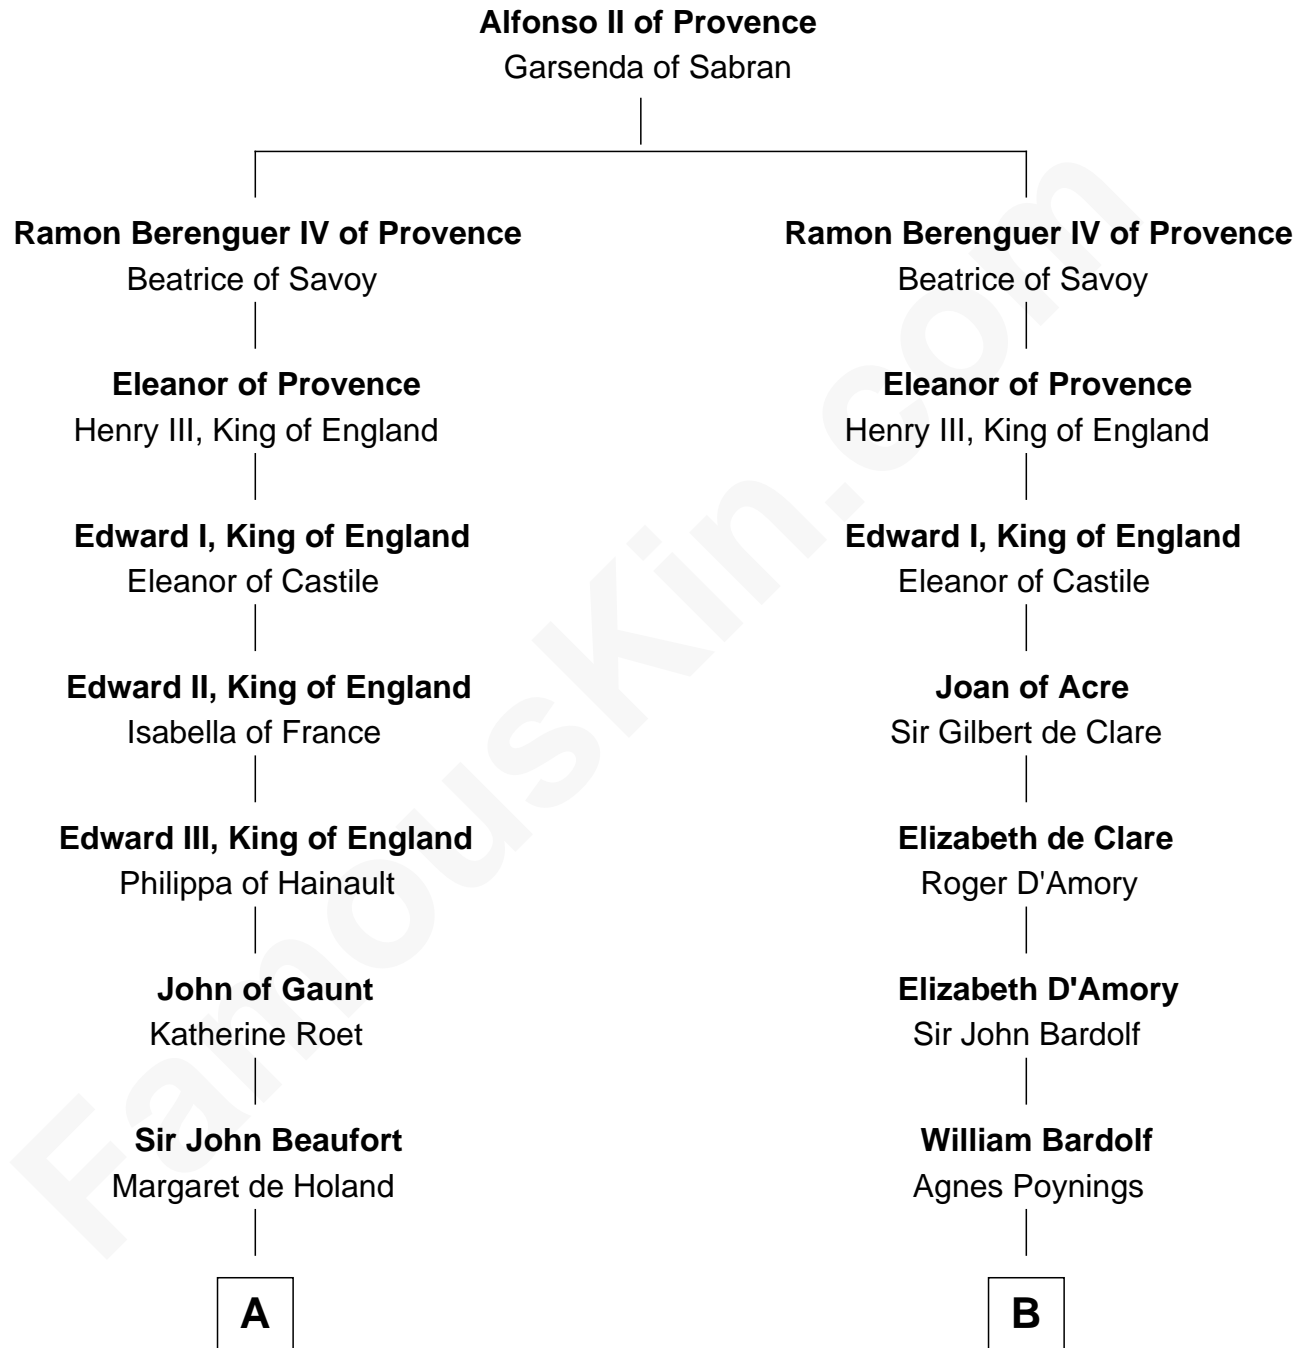

# FamousKin.com

## Relationship Chart of Helen Keller

*Author and Activist*

16th cousin 4 times removed of

**Rev. George Burroughs**

*Executed for Witchcraft, Salem 1692*

**C**

Col. Alexander Spotswood Moore

Elizabeth Aylett

Mary Fairfax Moore

David Keller

Arthur Henley Keller

Kate Adams

**Helen Keller**

*Author and Activist*

FamousKin.com