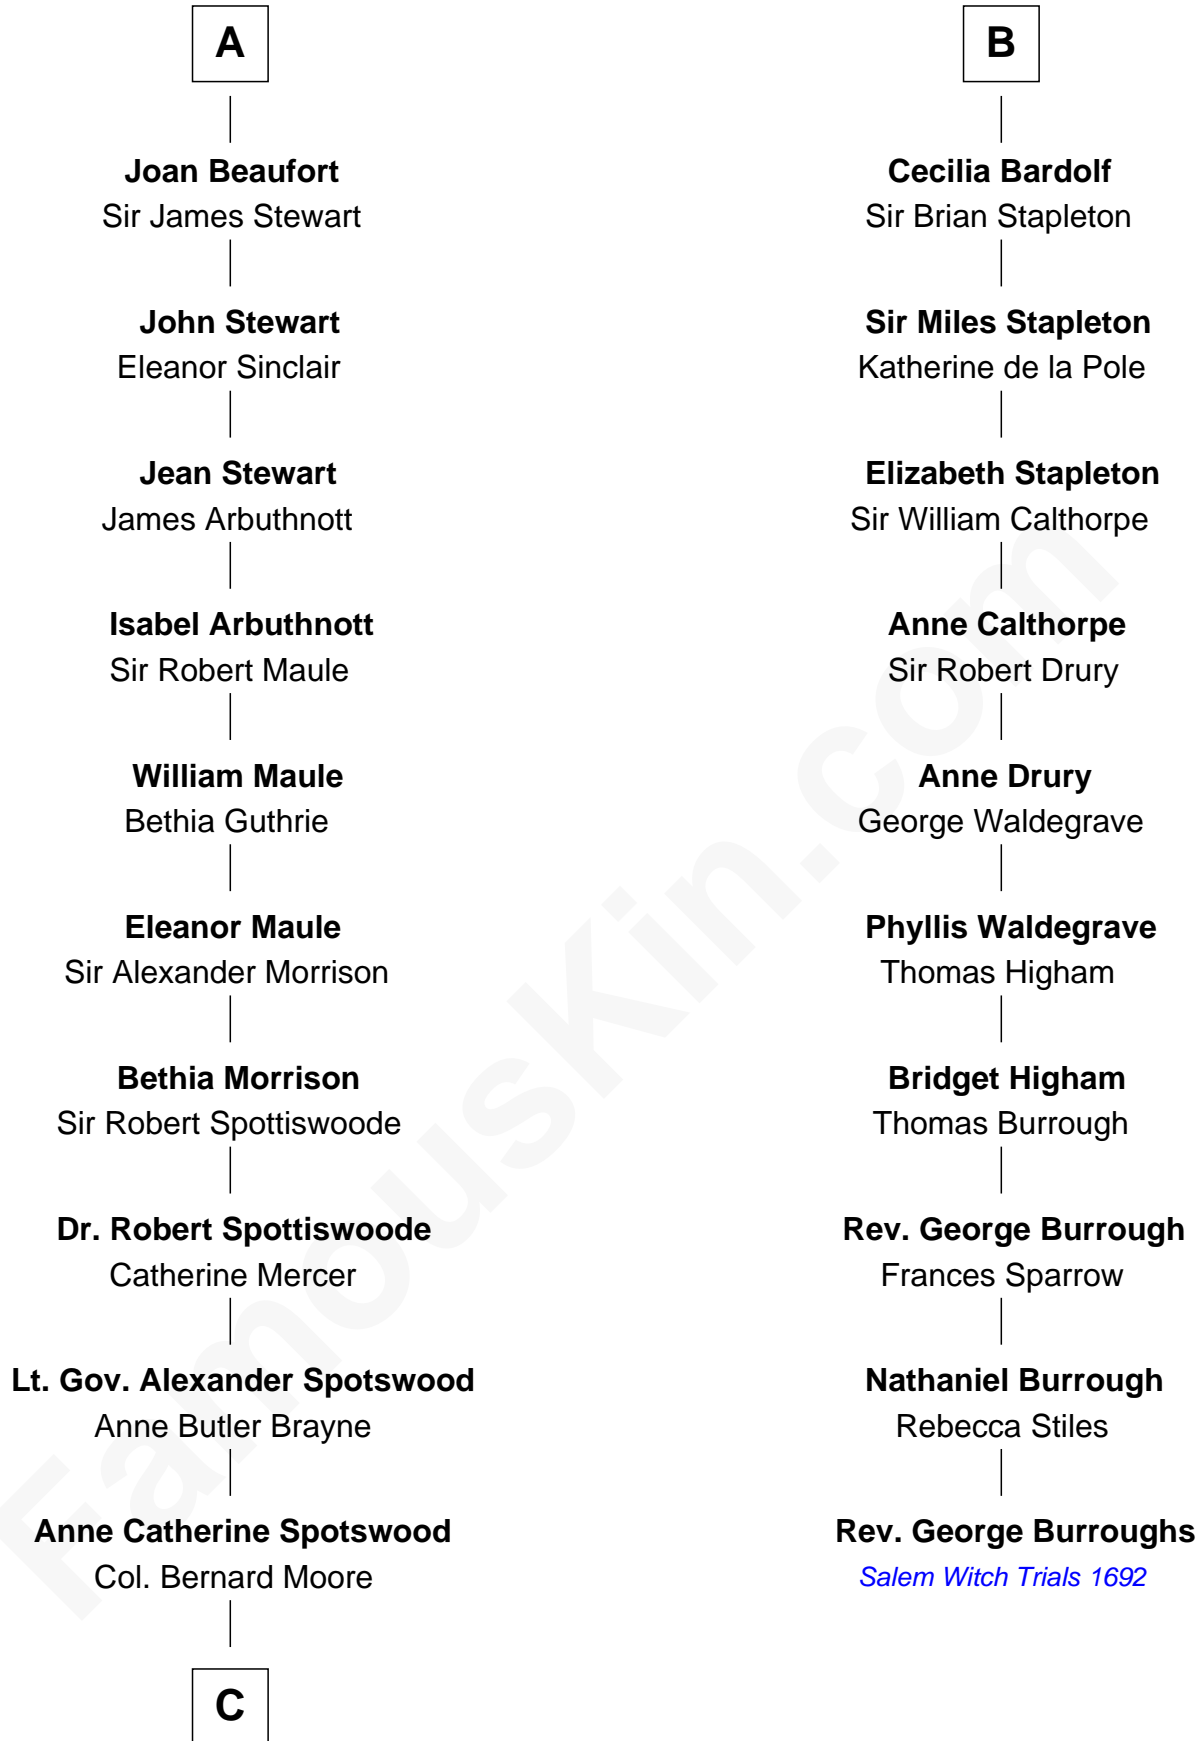

## Relationship Chart of Helen Keller

*Author and Activist*

16th cousin 4 times removed of

**Rev. George Burroughs**

*Executed for Witchcraft, Salem 1692*

**C**

Col. Alexander Spotswood Moore

Elizabeth Aylett

Mary Fairfax Moore

David Keller

Arthur Henley Keller

Kate Adams

**Helen Keller**

*Author and Activist*

FamousKin.com