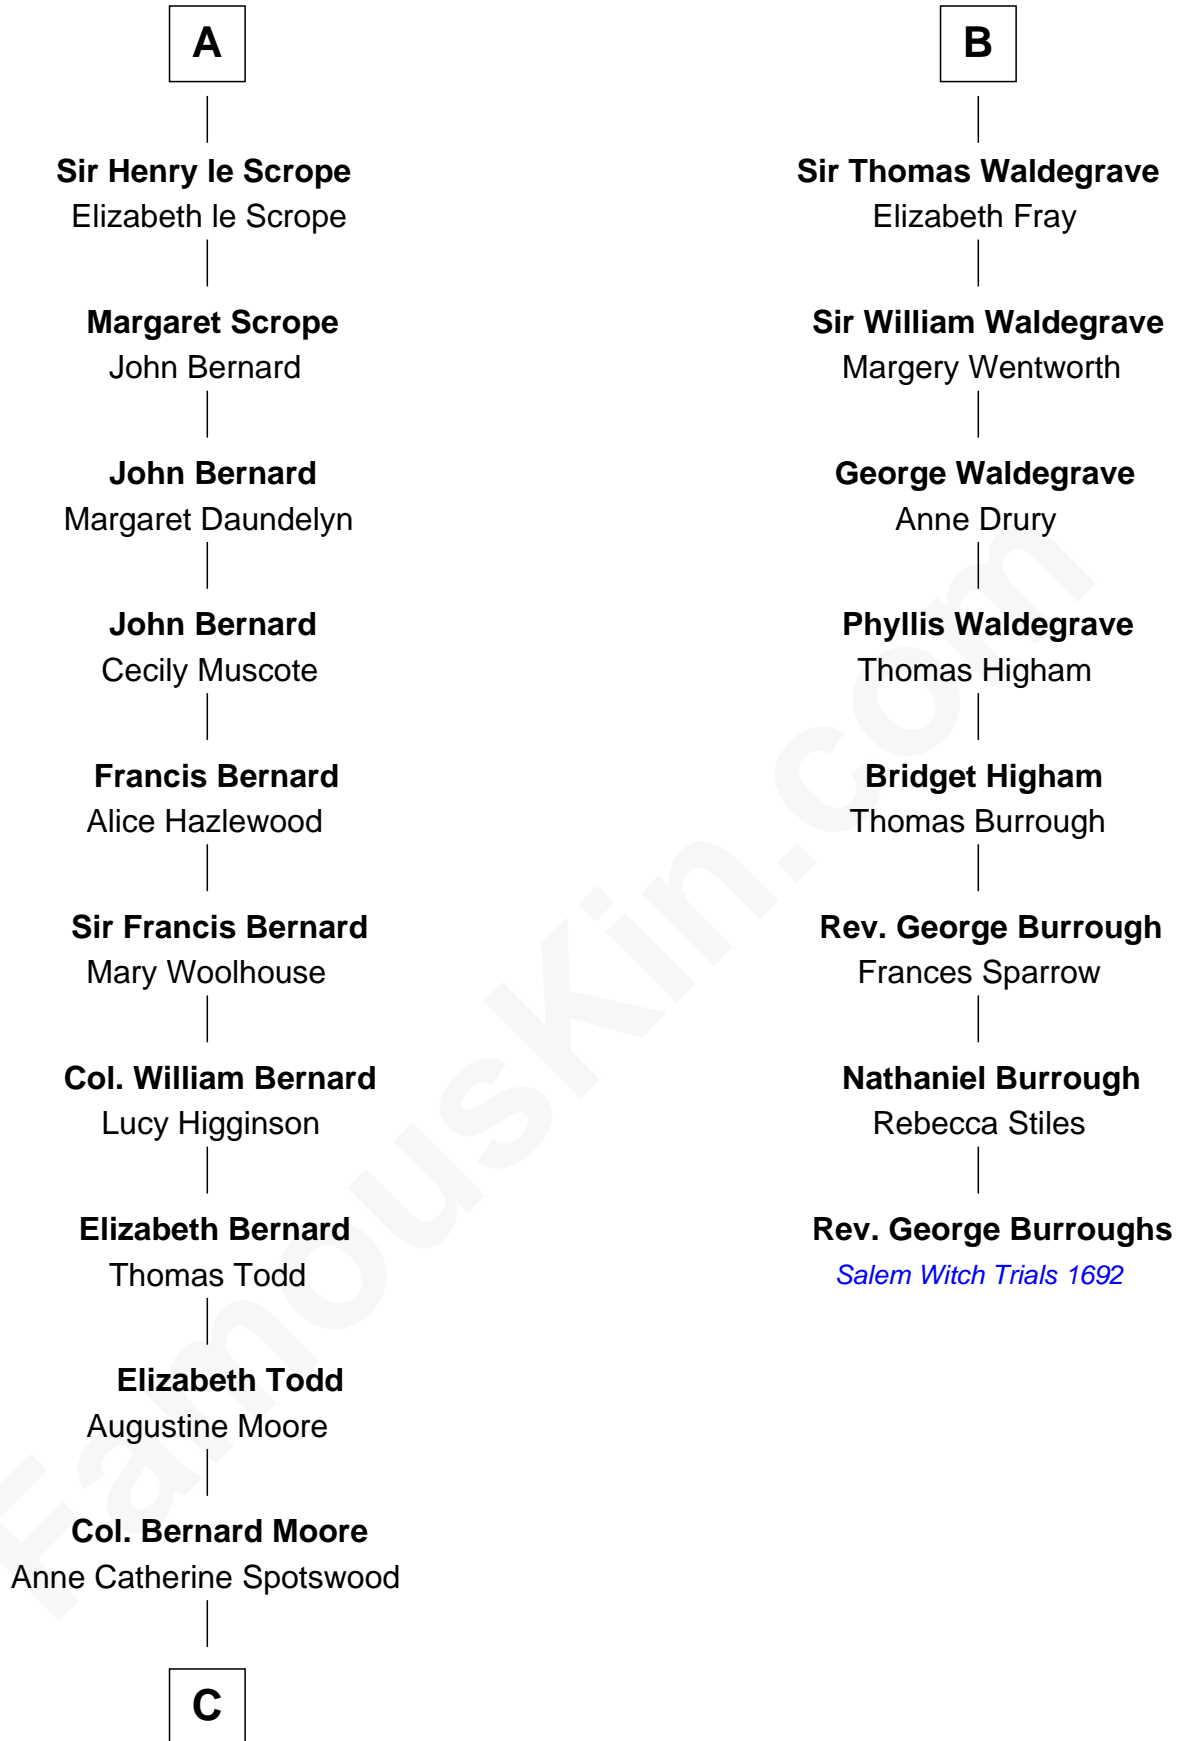

FamousKin.com Relationship Chart of

Helen Keller

Author and Activist

14th cousin 6 times removed of

Rev. George Burroughs

Executed for Witchcraft, Salem 1692

Sir William Longespee

Ela of Salisbury

Sir William de Beauchamp

Beatrice de Beauchamp

Sir William de Munchensy

William de Munchensy

Alice - - - - -

Sir Thomas de Munchensy

Joyce - - - - -

Thomas Munchensy

Joan Vauncy

Joan Munchensy

Sir Richard Waldegrave

Sir Richard Waldegrave

Joan Doreward

B

C

Col. Alexander Spotswood Moore

Elizabeth Aylett

Mary Fairfax Moore

David Keller

Arthur Henley Keller

Kate Adams

Helen Keller

Author and Activist

FamousKin.com