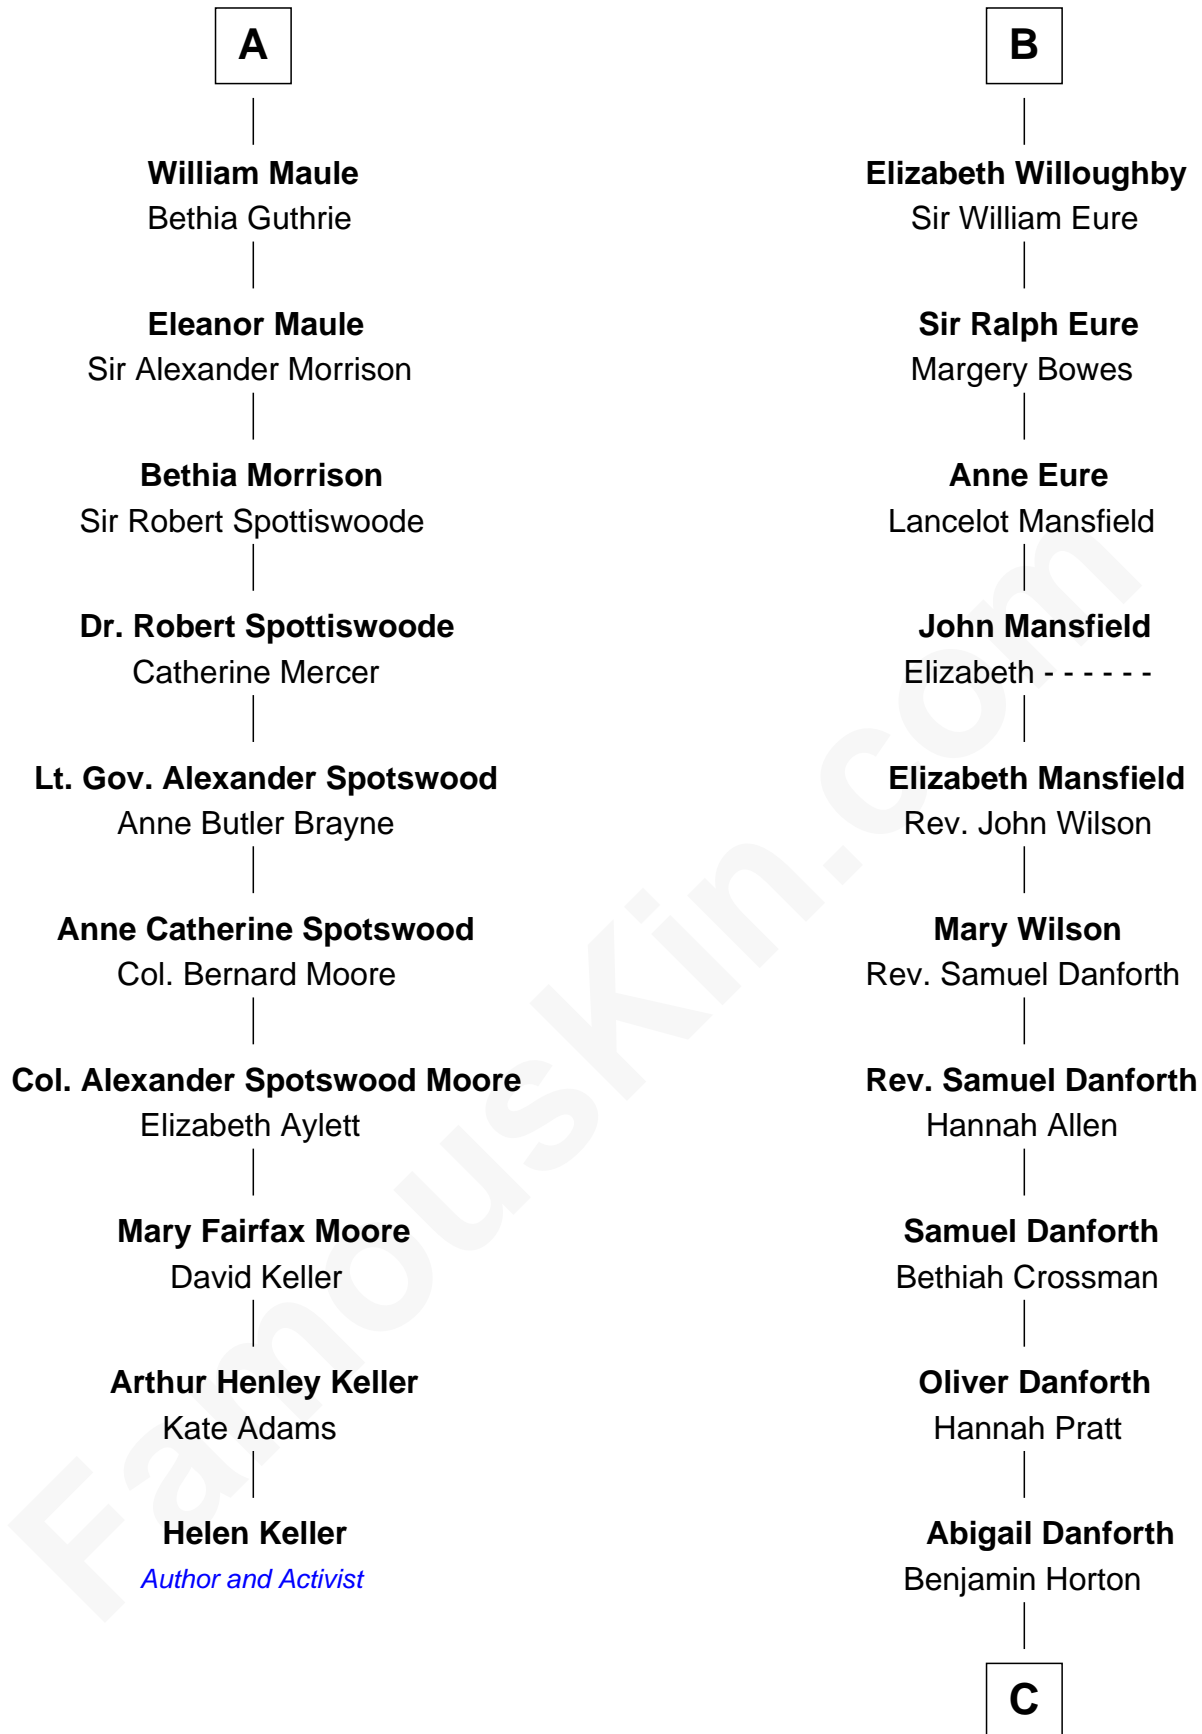

# FamousKin.com Relationship Chart of

**Helen Keller**

*Author and Activist*

16th cousin 4 times removed of

**E. C. Segar**

*Cartoonist (Popeye creator)*

**C**

**Abigail Danforth Horton**

Eleazer Walker

**Mary Jane Walker**

Thomas Segar

**Amzi Andrews Segar**

Erma Irene Crisler

**E. C. Segar**

*Cartoonist*