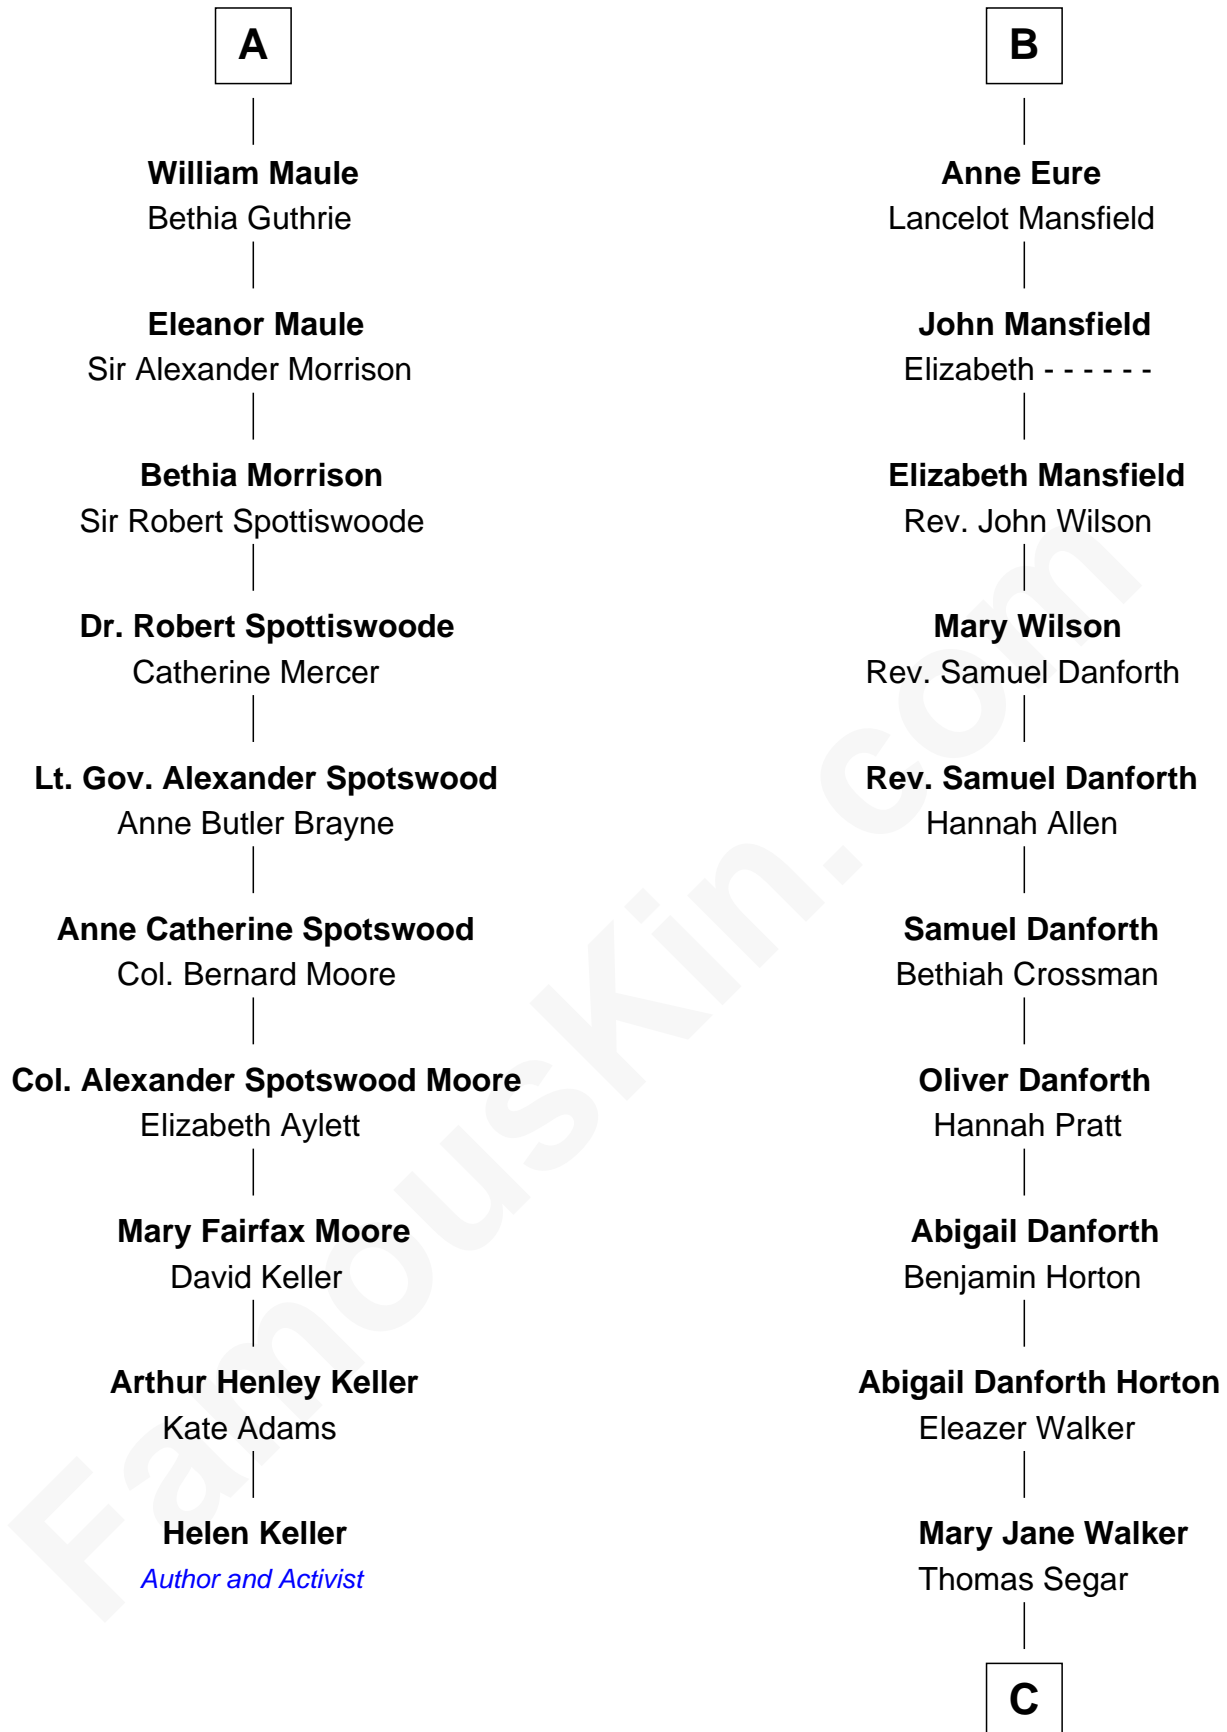

# FamousKin.com Relationship Chart of

**Helen Keller**

*Author and Activist*

16th cousin 2 times removed of

**E. C. Segar**

*Cartoonist (Popeye creator)*

FamousKin.com

E. C. Segar photo by [U. S. War Stamp Council](#)