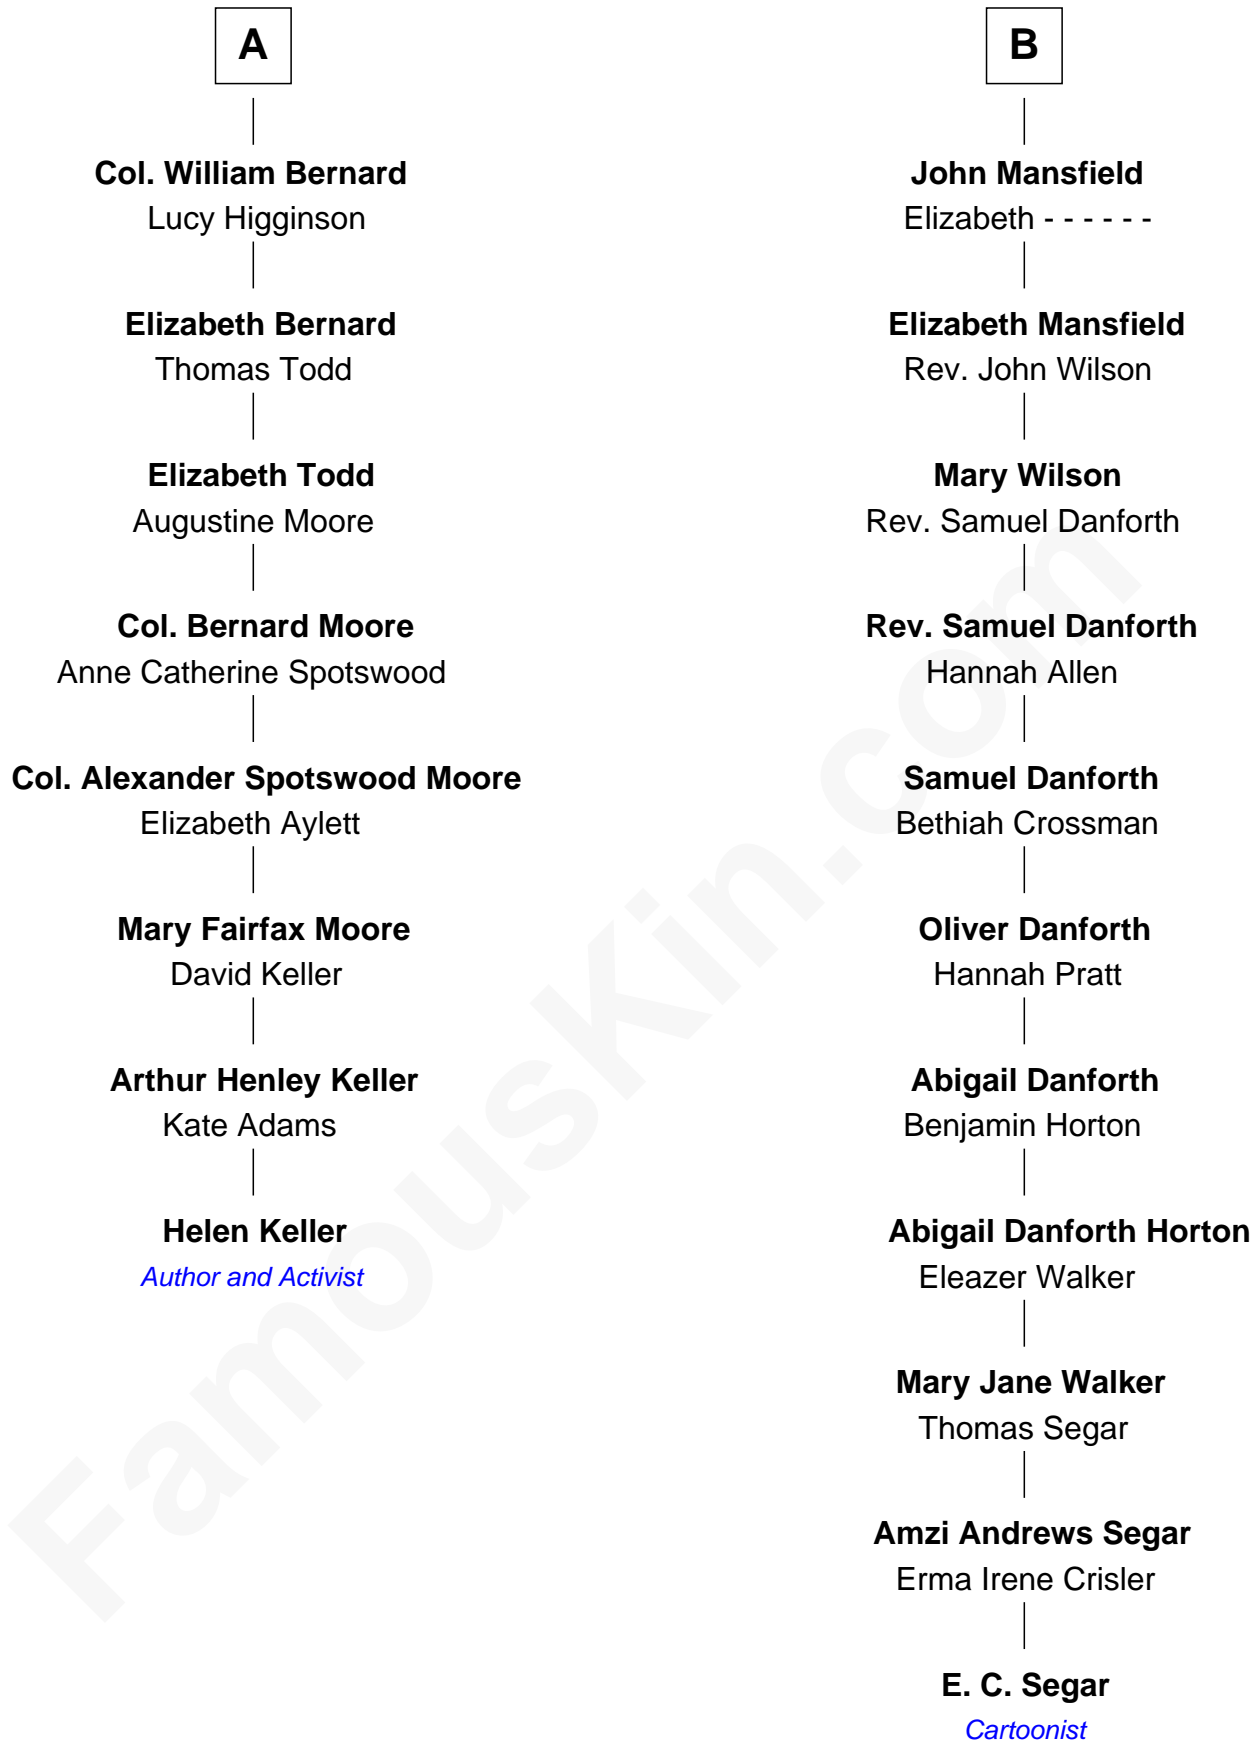

# FamousKin.com Relationship Chart of

**Helen Keller**

*Author and Activist*

14th cousin 3 times removed of

**E. C. Segar**

*Cartoonist (Popeye creator)*

E. C. Segar photo by [U. S. War Stamp Council](#)