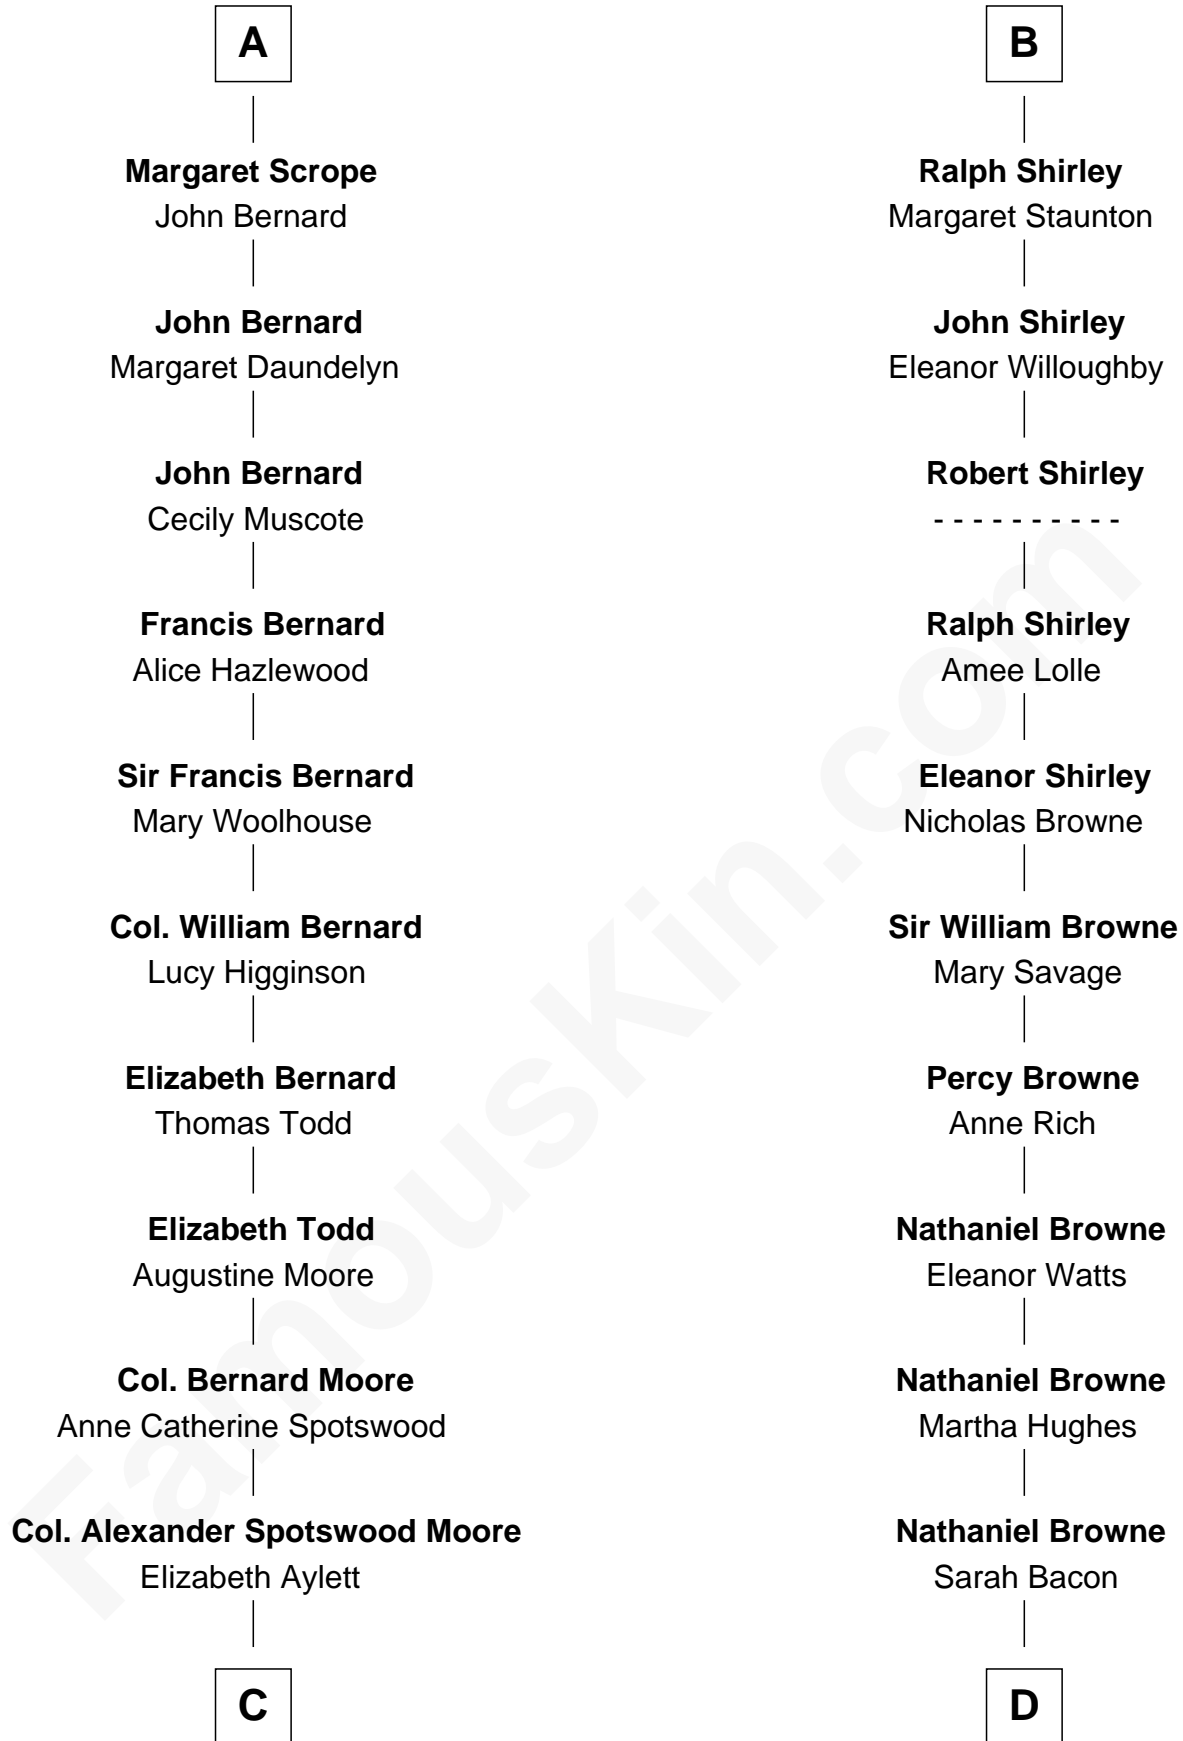

FamousKin.com Relationship Chart of

Helen Keller

Author and Activist

19th cousin 2 times removed of

William Henry Moore

Co-Founder, U.S. Steel and Nabisco

C

Mary Fairfax Moore

David Keller

Arthur Henley Keller

Kate Adams

Helen Keller

Author and Activist

D

Sarah Browne

George Beckwith

George Beckwith

Rachel Marsh

George Beckwith

Mary Bradley

Rachael Arvilla Beckwith

Nathaniel Ford Moore

William Henry Moore

Co-Founder, U.S. Steel and Nabisco