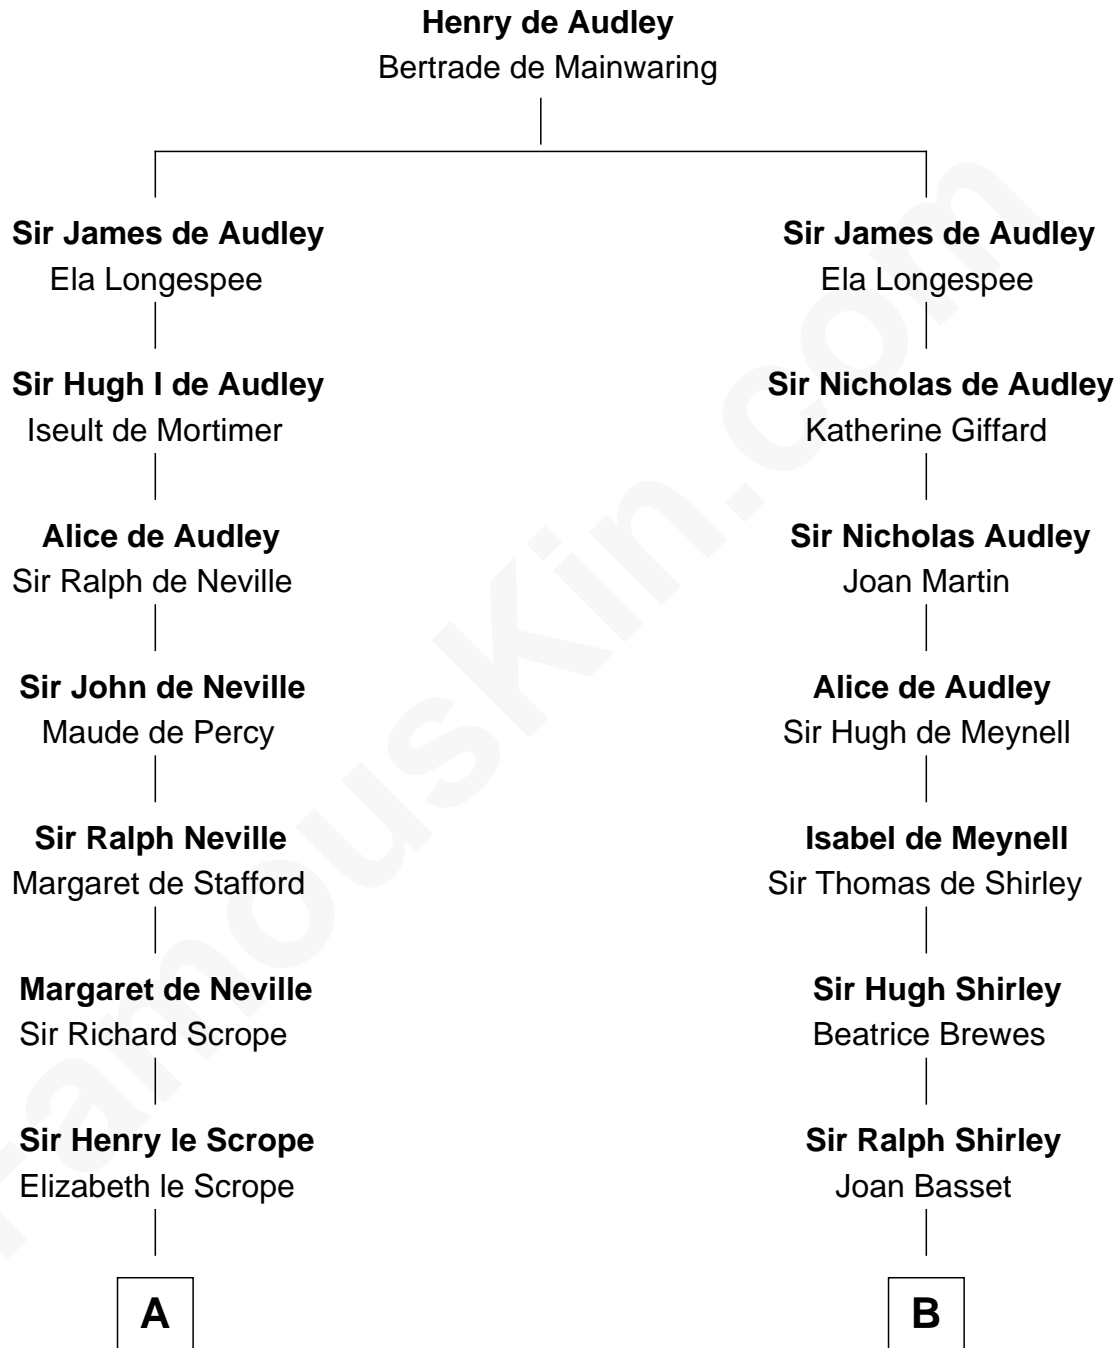

FamousKin.com Relationship Chart of

Helen Keller

Author and Activist

19th cousin 2 times removed of

William Henry Moore

Co-Founder, U.S. Steel and Nabisco

C

Mary Fairfax Moore

David Keller

Arthur Henley Keller

Kate Adams

Helen Keller

Author and Activist

D

Sarah Browne

George Beckwith

George Beckwith

Rachel Marsh

George Beckwith

Mary Bradley

Rachael Arvilla Beckwith

Nathaniel Ford Moore

William Henry Moore

Co-Founder, U.S. Steel and Nabisco