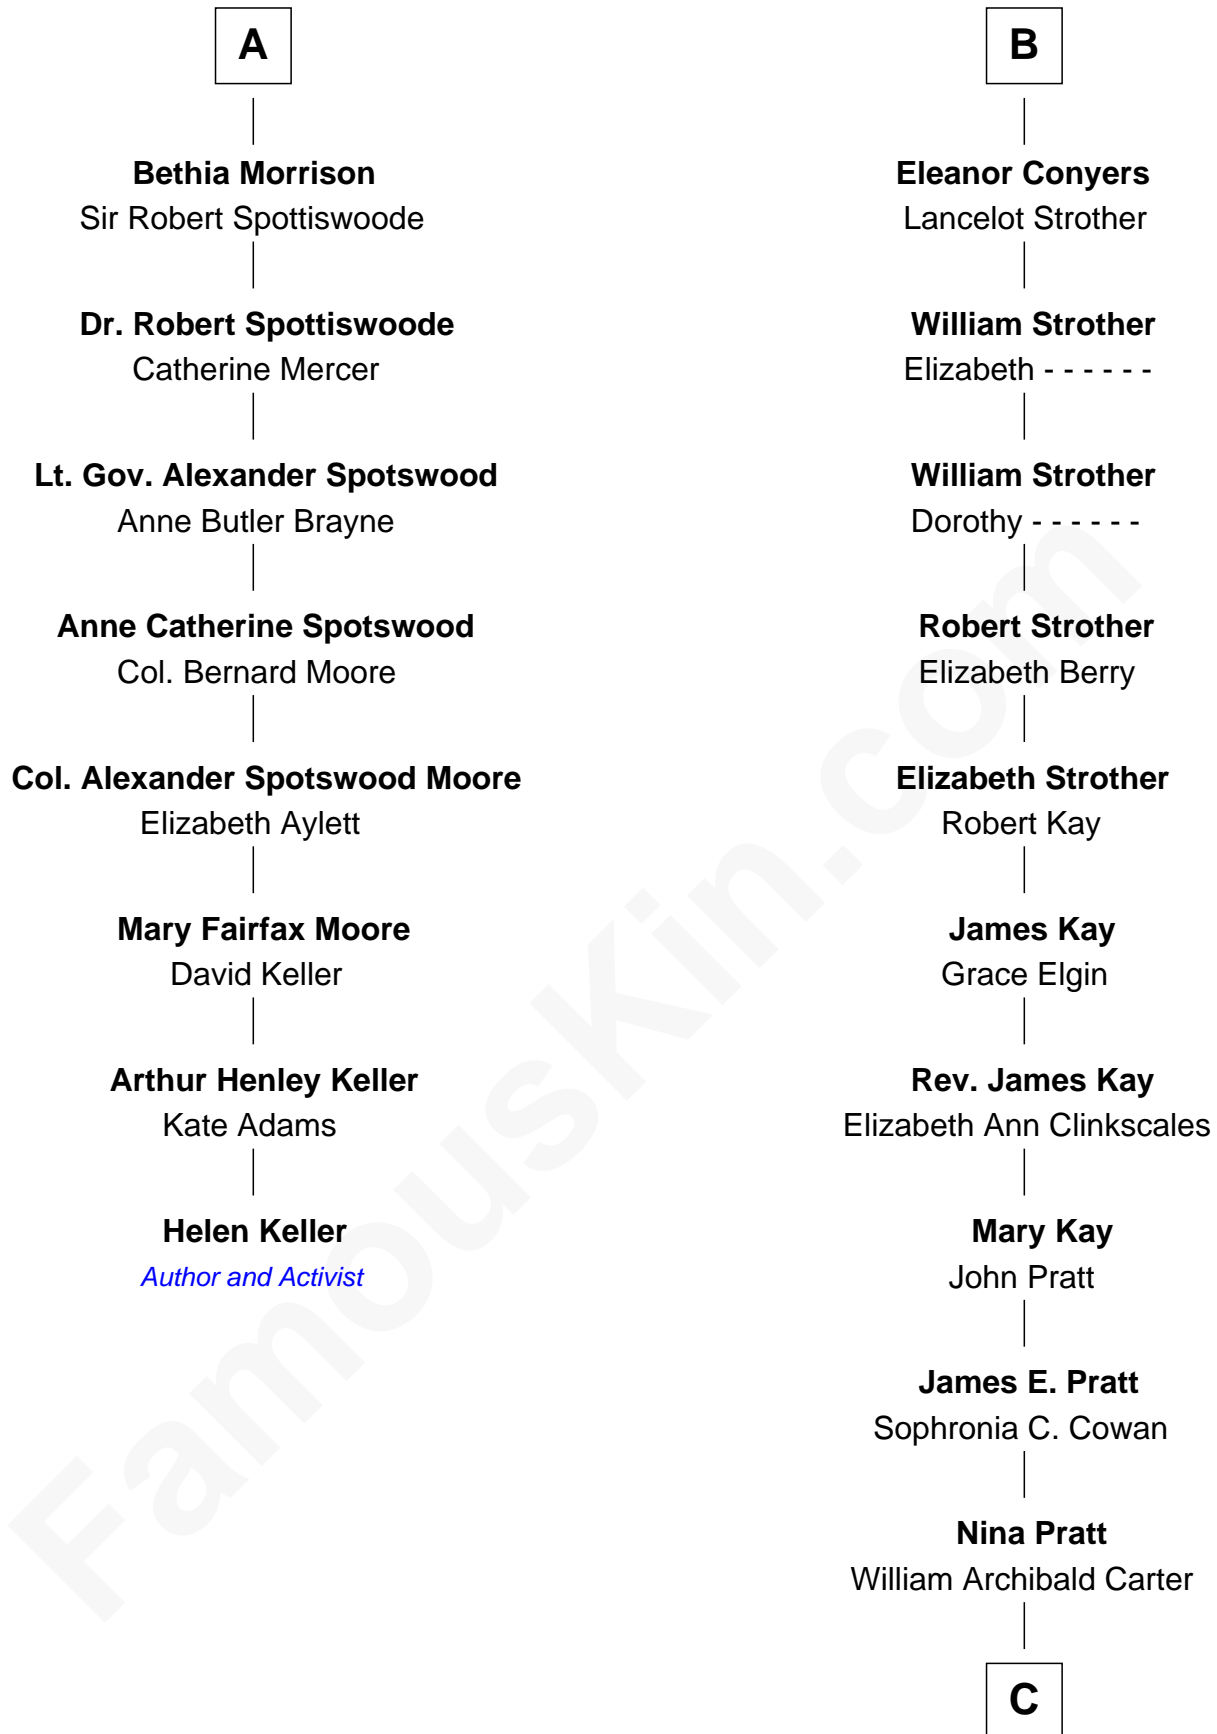

FamousKin.com Relationship Chart of

Helen Keller

Author and Activist

14th cousin 4 times removed of

Jimmy Carter

39th U.S. President

John of Gaunt

Katherine Roet

Sir John Beaufort
Margaret de Holand

Joan Beaufort
Sir James Stewart

John Stewart
Eleanor Sinclair

Jean Stewart
James Arbuthnott

Isabel Arbuthnott
Sir Robert Maule

William Maule
Bethia Guthrie

Eleanor Maule
Sir Alexander Morrison

A

Joan Beaufort
Sir Ralph Neville

George Neville
Elizabeth Beauchamp

Sir Henry Neville
Joan Bouchier

Sir Richard Neville
Anne Stafford

Dorothy Neville
Sir John Dawney

Anne Dawney
Sir George Conyers

Sir John Conyers
Agnes Bowes

B

C

|
Earl Carter
Lillian Gordy

|
Jimmy Carter
39th U.S. President

FamousKin.com