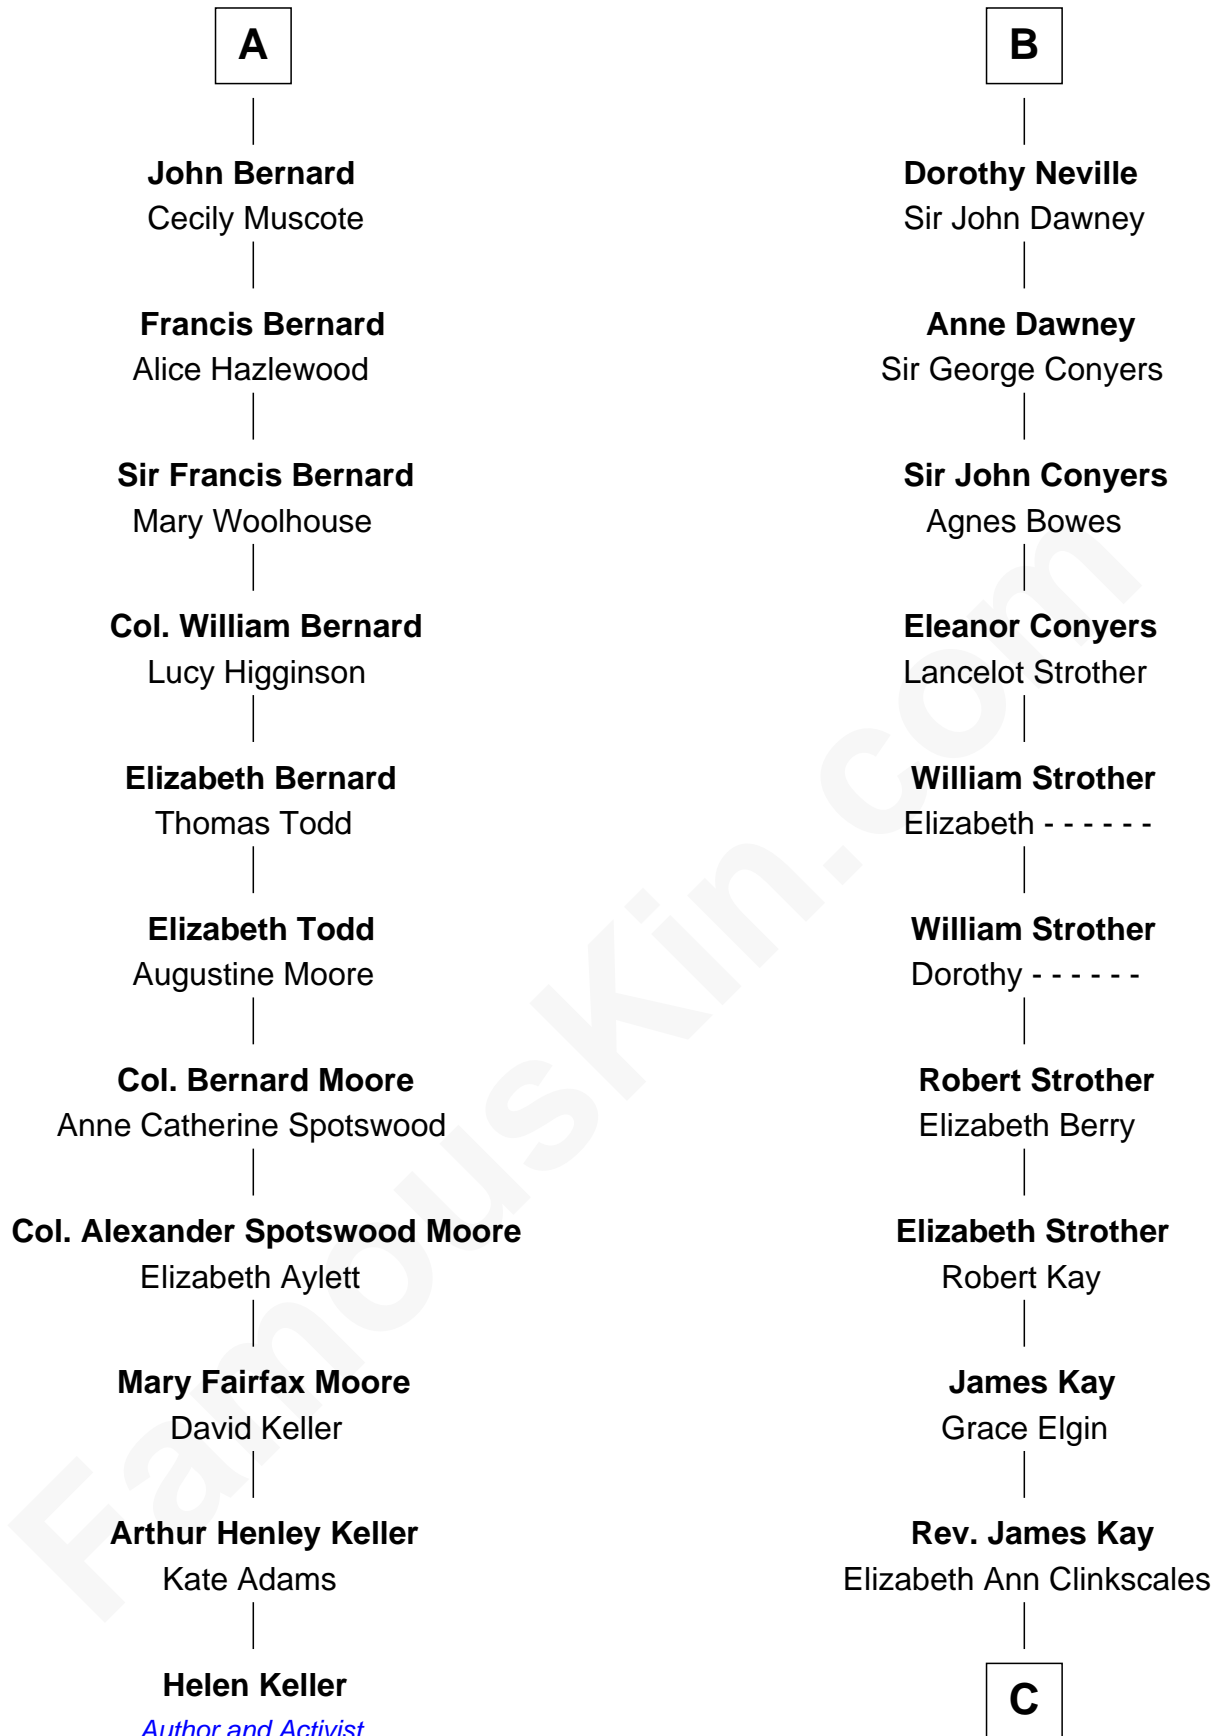

FamousKin.com Relationship Chart of

Helen Keller

Author and Activist

17th cousin 4 times removed of

Jimmy Carter

39th U.S. President

Bartholomew de Badlesmere

Margaret de Clare

Sir William de Bohun

Humphrey de Bohun

Joan Fitzalan

Eleanor de Bohun

Sir Thomas Plantagenet

Anne Plantagenet

Sir William Bouchier

Sir John Bouchier

Margaret Berners

Joan Bouchier

Sir Henry Neville

Sir Richard Neville

Anne Stafford

B

C

|
Mary Kay

John Pratt

|
James E. Pratt

Sophonra C. Cowan

|
Nina Pratt

William Archibald Carter

|
Earl Carter

Lillian Gordy

|
Jimmy Carter