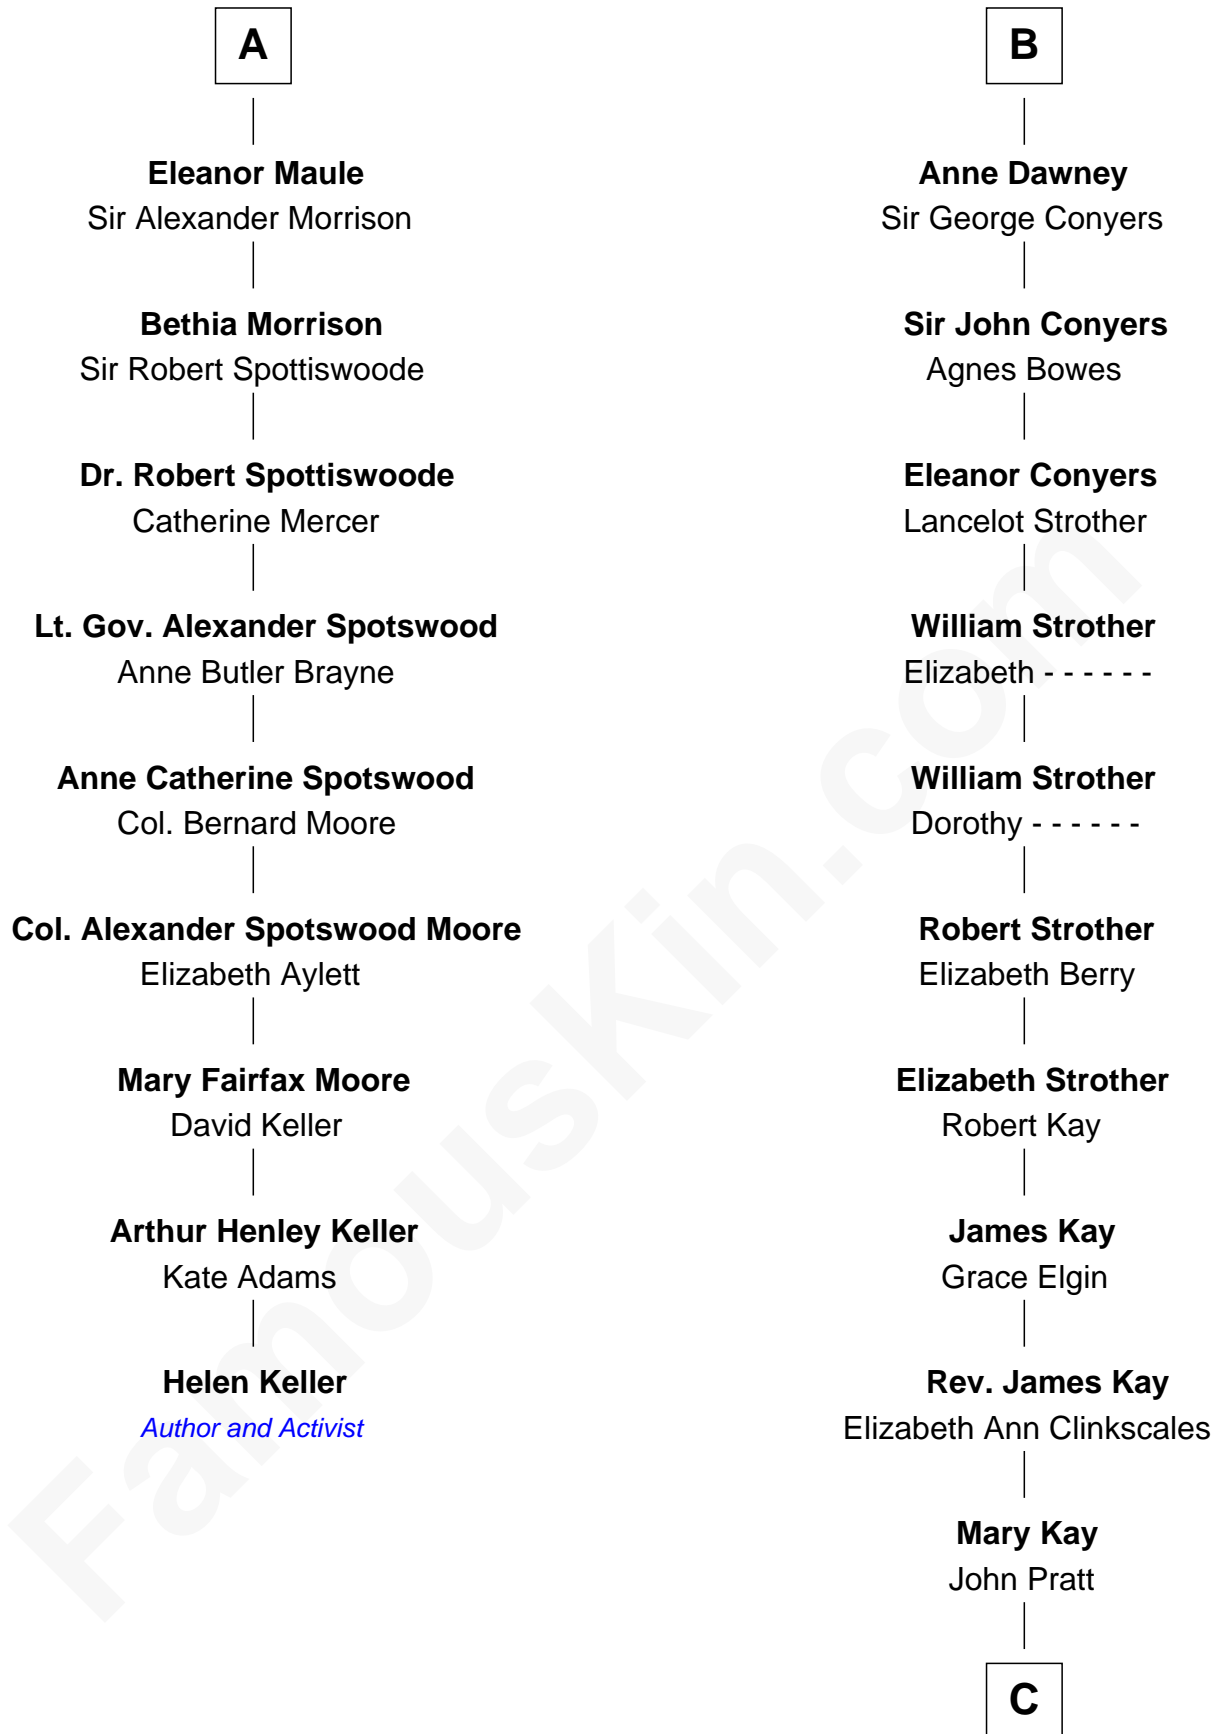

FamousKin.com Relationship Chart of

Helen Keller

Author and Activist

15th cousin 5 times removed of

Jimmy Carter

39th U.S. President

Richard Fitzalan
Eleanor Plantagenet

Alice Fitzalan
Sir Thomas de Holand

Margaret de Holand
Sir John Beaufort

Joan Beaufort
Sir James Stewart

John Stewart
Eleanor Sinclair

Jean Stewart
James Arbuthnott

Isabel Arbuthnott
Sir Robert Maule

William Maule
Bethia Guthrie

A

Joan Fitzalan
Humphrey de Bohun

Eleanor de Bohun
Sir Thomas Plantagenet

Anne Plantagenet
Sir William Bouchier

Sir John Bouchier
Margaret Berners

Joan Bouchier
Sir Henry Neville

Sir Richard Neville
Anne Stafford

Dorothy Neville
Sir John Dawney

B

C

James E. Pratt

Sophonra C. Cowan

Nina Pratt

William Archibald Carter

Earl Carter

Lillian Gordy