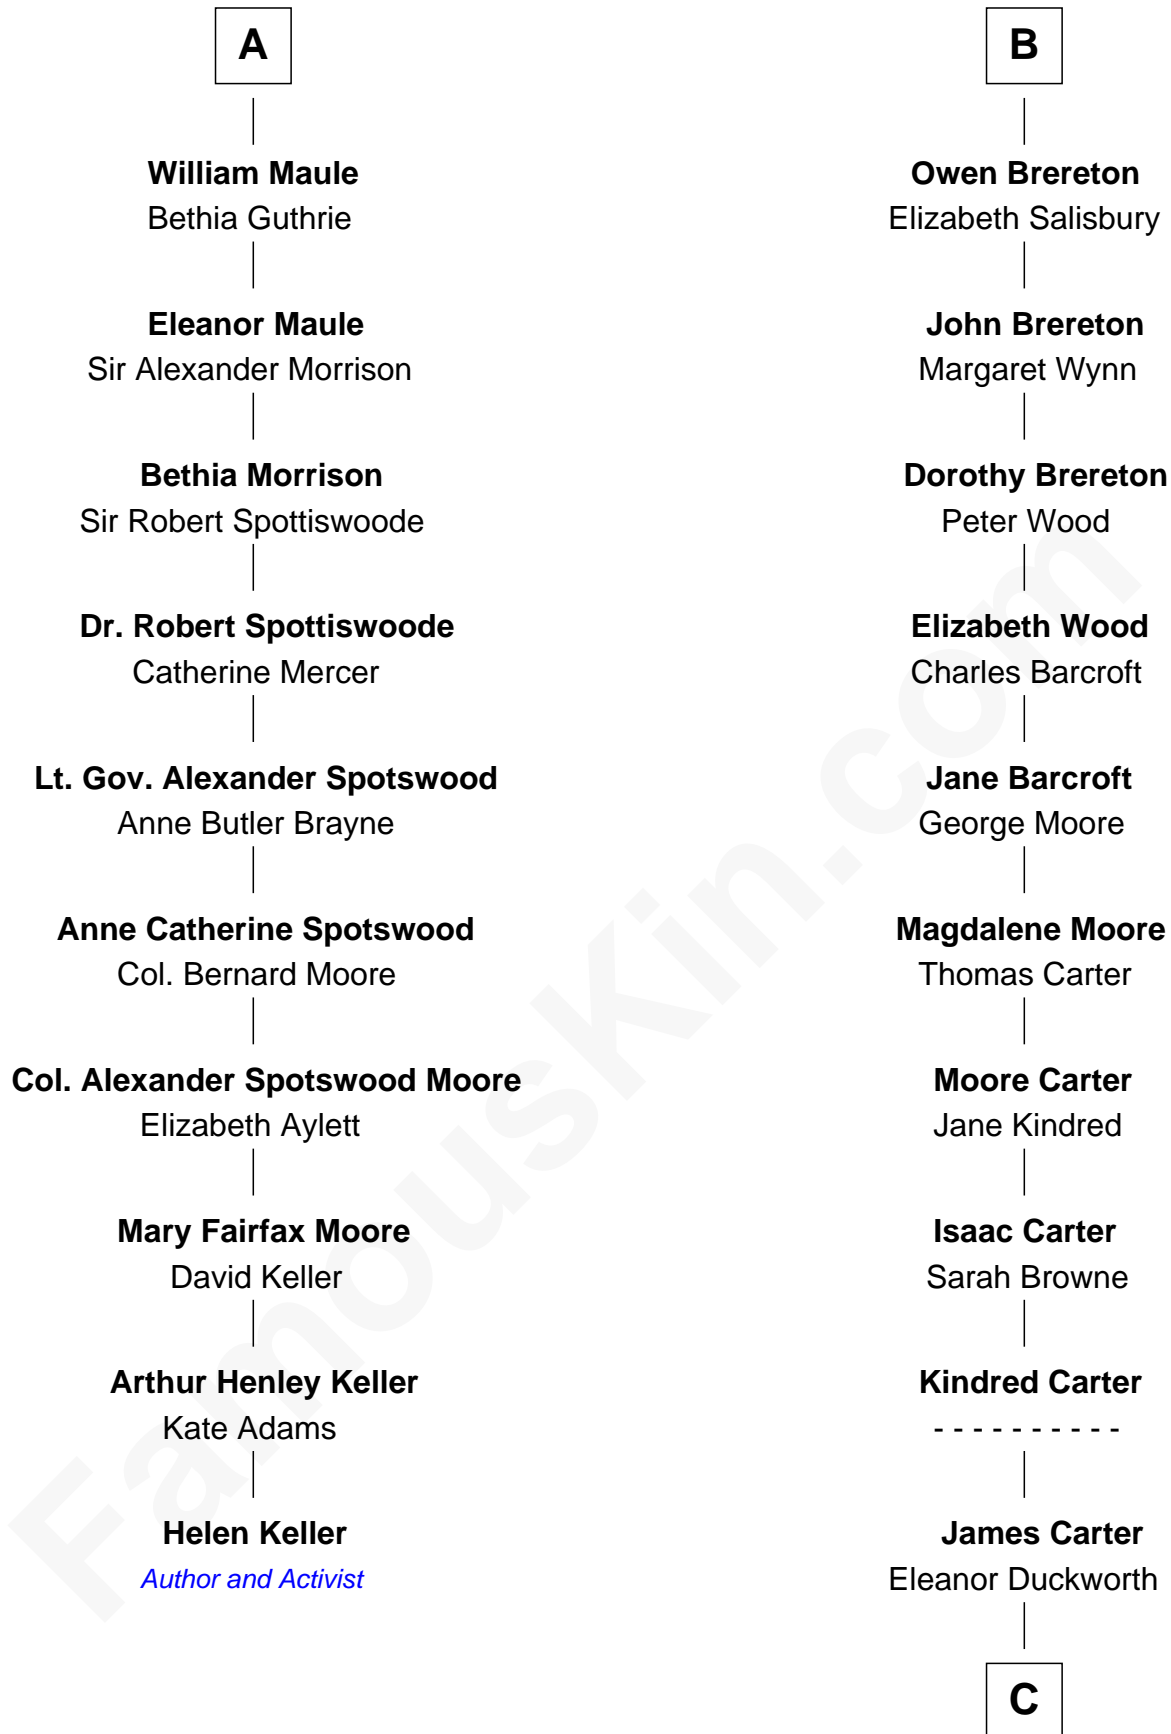

# FamousKin.com Relationship Chart of

**Helen Keller**

*Author and Activist*

16th cousin 5 times removed of

**Jimmy Carter**

*39th U.S. President*

**Sir Robert de Holland**

Maude la Zouche

**C**

|  
**Wiley Carter**

Ann Ansley

|  
**Littleberry Walker Carter**

Mary Ann Diligent Seals

|  
**William Archibald Carter**

Nina Pratt

|  
**Earl Carter**

Lillian Gordy

|  
**Jimmy Carter**

*39th U.S. President*

FamousKin.com