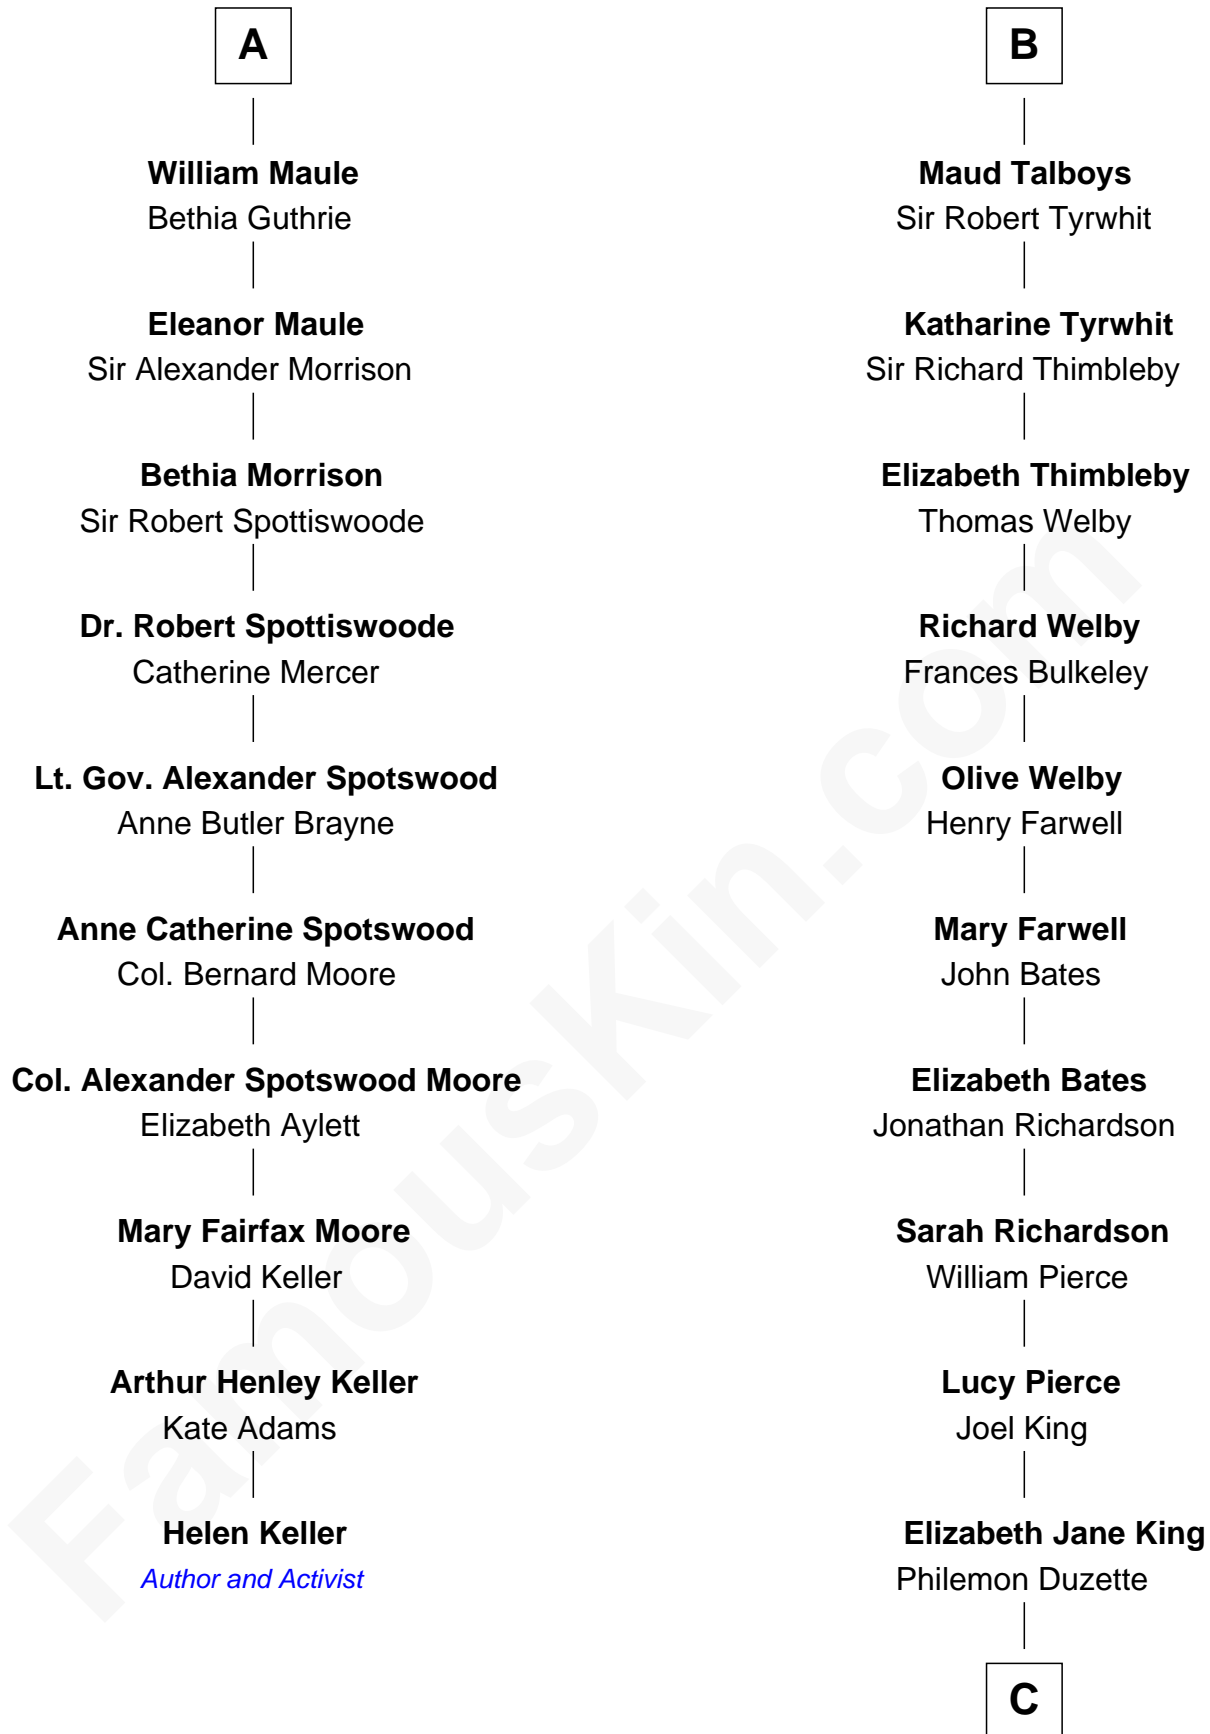

# FamousKin.com Relationship Chart of

**Helen Keller**

*Author and Activist*

16th cousin 5 times removed of

**Mitt Romney**

*70th Governor of Massachusetts*

**Henry Plantagenet**

Maud de Chaworth

John de Mowbray

**John de Mowbray**

Elizabeth de Segrave

**Joan de Mowbray**

Sir Thomas Grey

**Maud Grey**

Sir Robert Ogle

**Anne Ogle**

Sir William Heron

**Elizabeth Heron**

Sir John Heron

**Elizabeth Heron**

Sir Robert Talboys

**B**

C

**Clarissa Minerva Duzette**

Lewis Robison

**Charles Edward Robison**

Rosetta Mary Berry

**Alma Luella Robison**

Harold Arundel LaFount

**Lenore Emily LaFount**

George Wilcken Romney

**Mitt Romney**