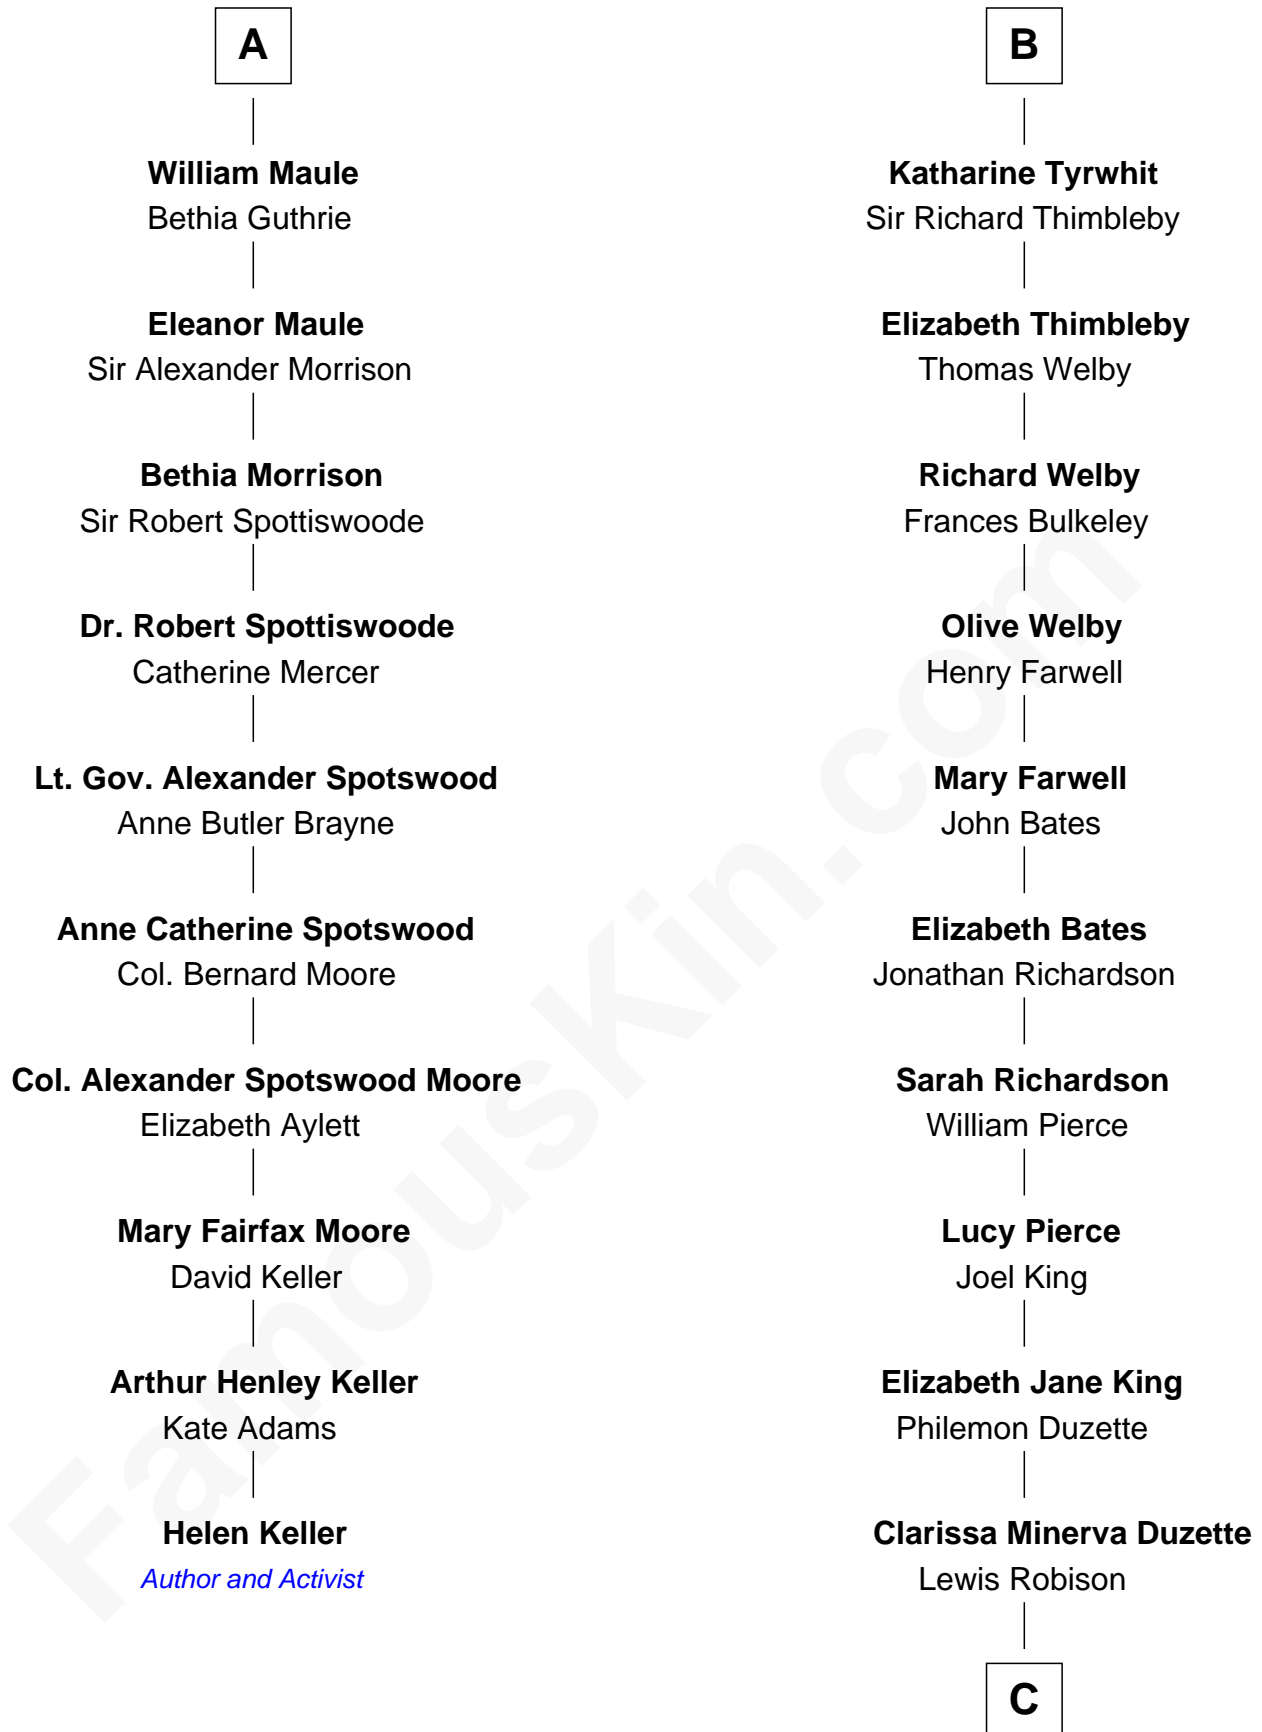

FamousKin.com Relationship Chart of

Helen Keller

Author and Activist

16th cousin 4 times removed of

Mitt Romney

70th Governor of Massachusetts

Sir Robert de Holland

Maude la Zouche

C

Charles Edward Robison

Rosetta Mary Berry

Alma Luella Robison

Harold Arundel LaFount

Lenore Emily LaFount

George Wilcken Romney

Mitt Romney