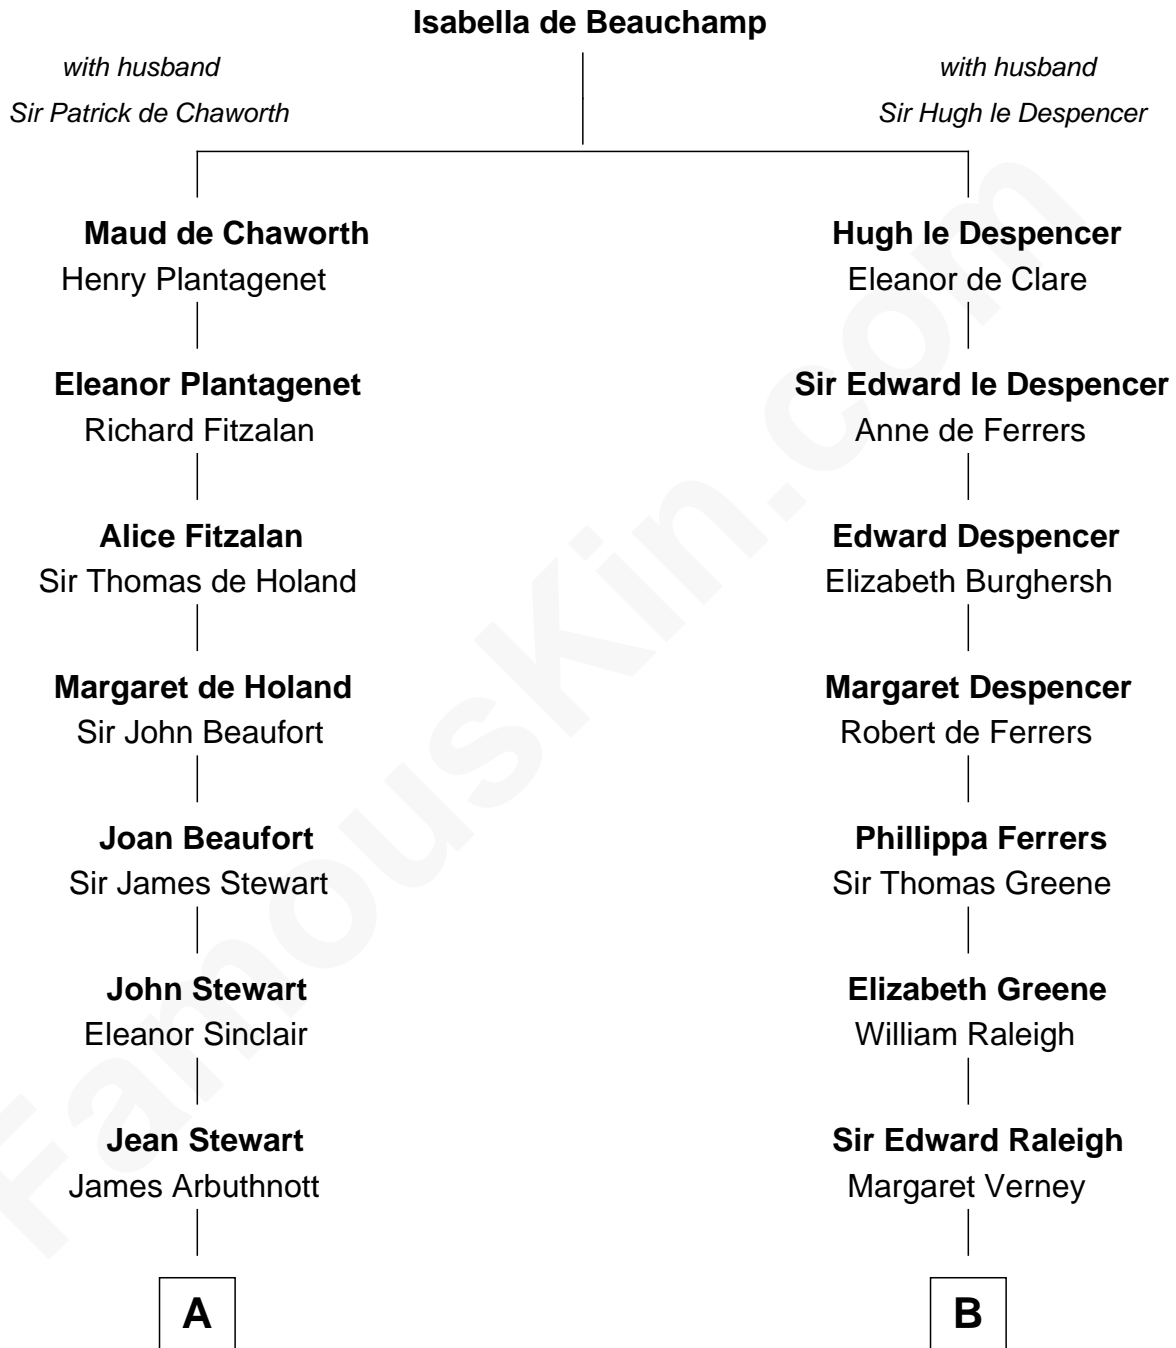

# FamousKin.com Relationship Chart of

**Helen Keller**

*Author and Activist*

17th cousin 4 times removed of

**George Romney**

*43rd Governor of Michigan*

**C**

**Charity Dickinson**

Jared Pratt

**Parley Parker Pratt**

Mary Woods

**Helaman Pratt**

Anna Johanna Dorothy Wilcken

**Anna Amelia Pratt**

Gaskell Samuel Romney

**George Romney**

*43rd Governor of Michigan*

FamousKin.com